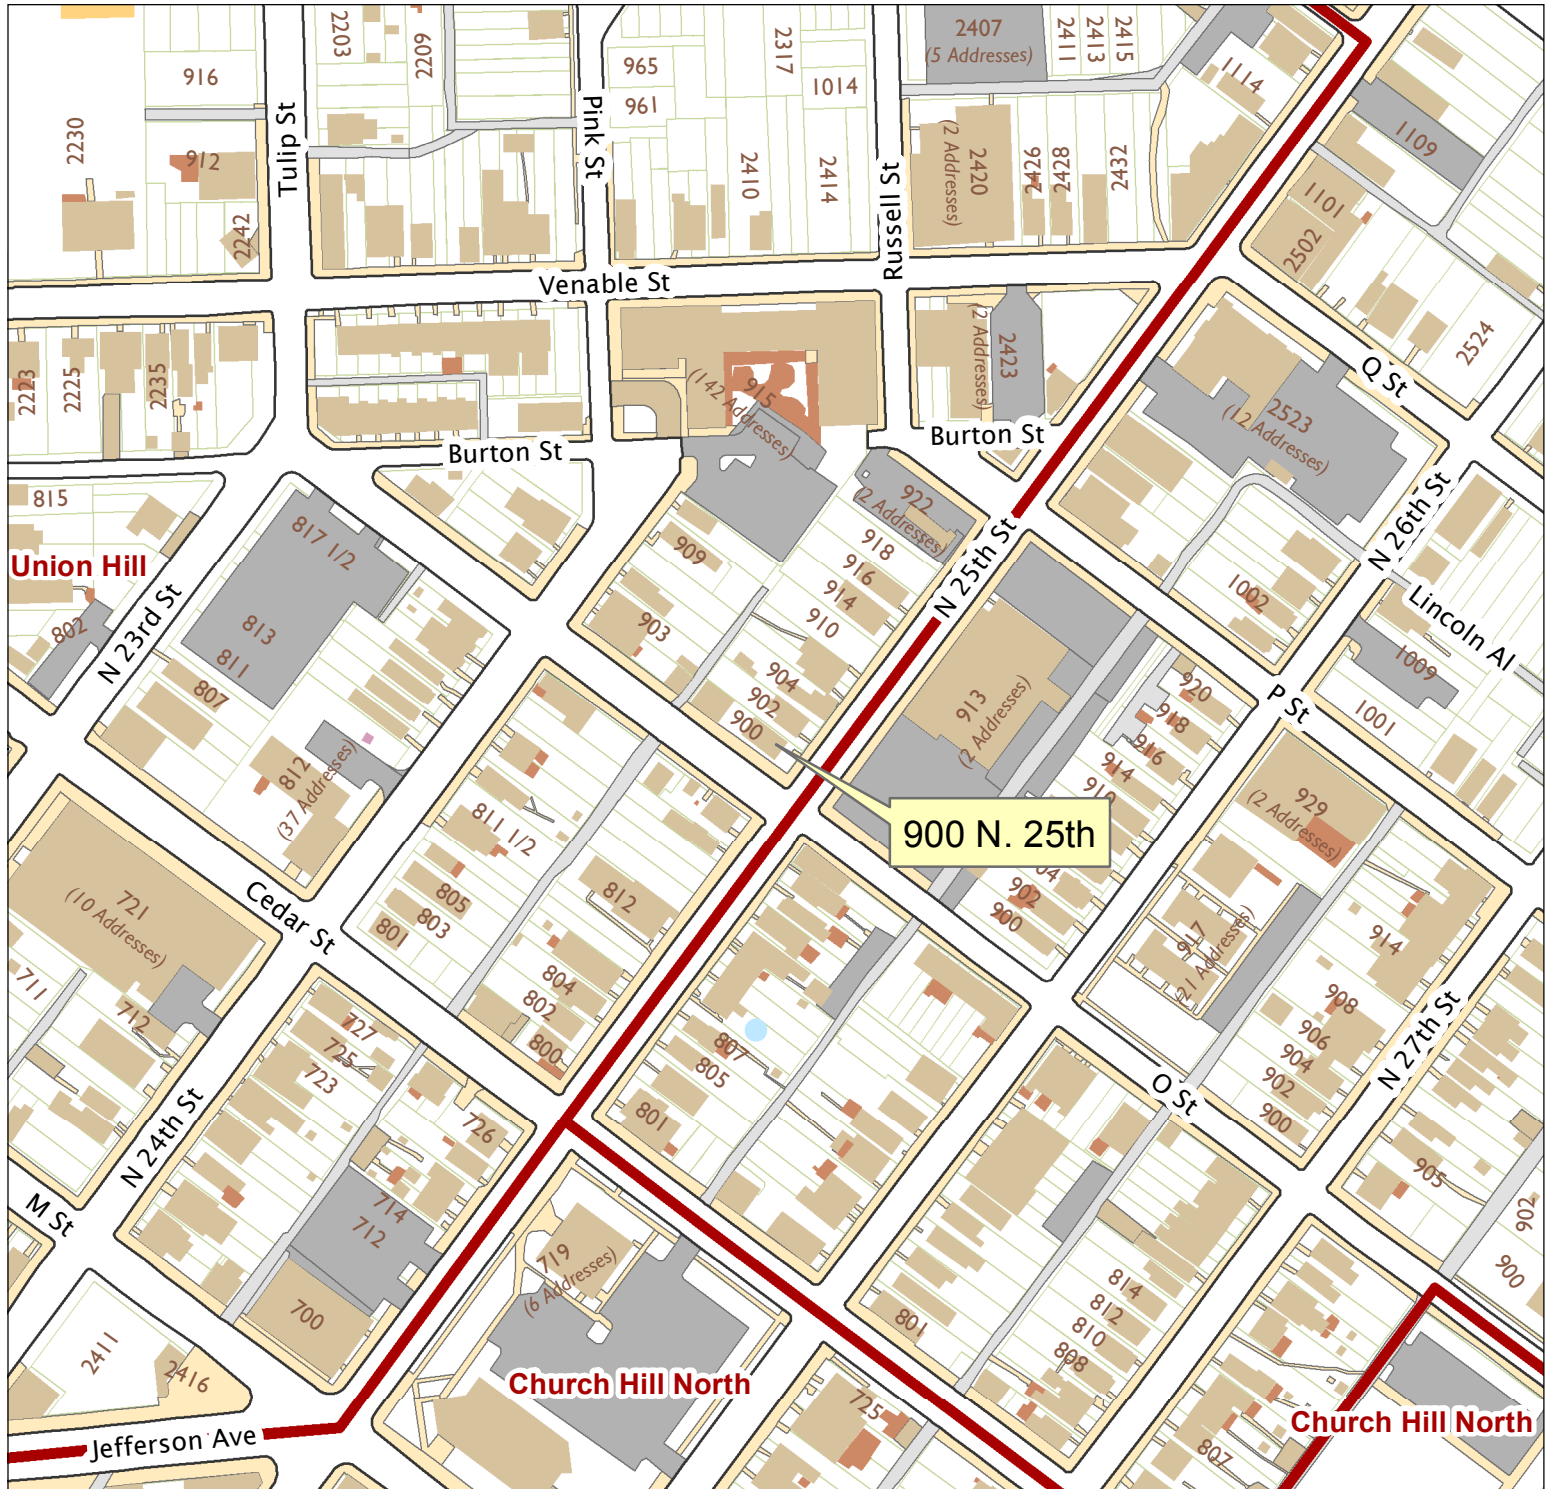

# 900 N. 25th Street

City of Richmond, VA

Geographic Information Systems

Map printed by palmquwd on 2016.04.14.

Document Path: G:\PDR\Planning & Preservation\CAR\Applications\Base Maps\Base Map.mxd

Disclaimer:  
The City of Richmond assumes no liability either for any errors, omissions, or inaccuracies in the information provided regardless of the cause of such or for any decision made, action taken, or action not taken by the user in reliance upon any maps or information provided herein.