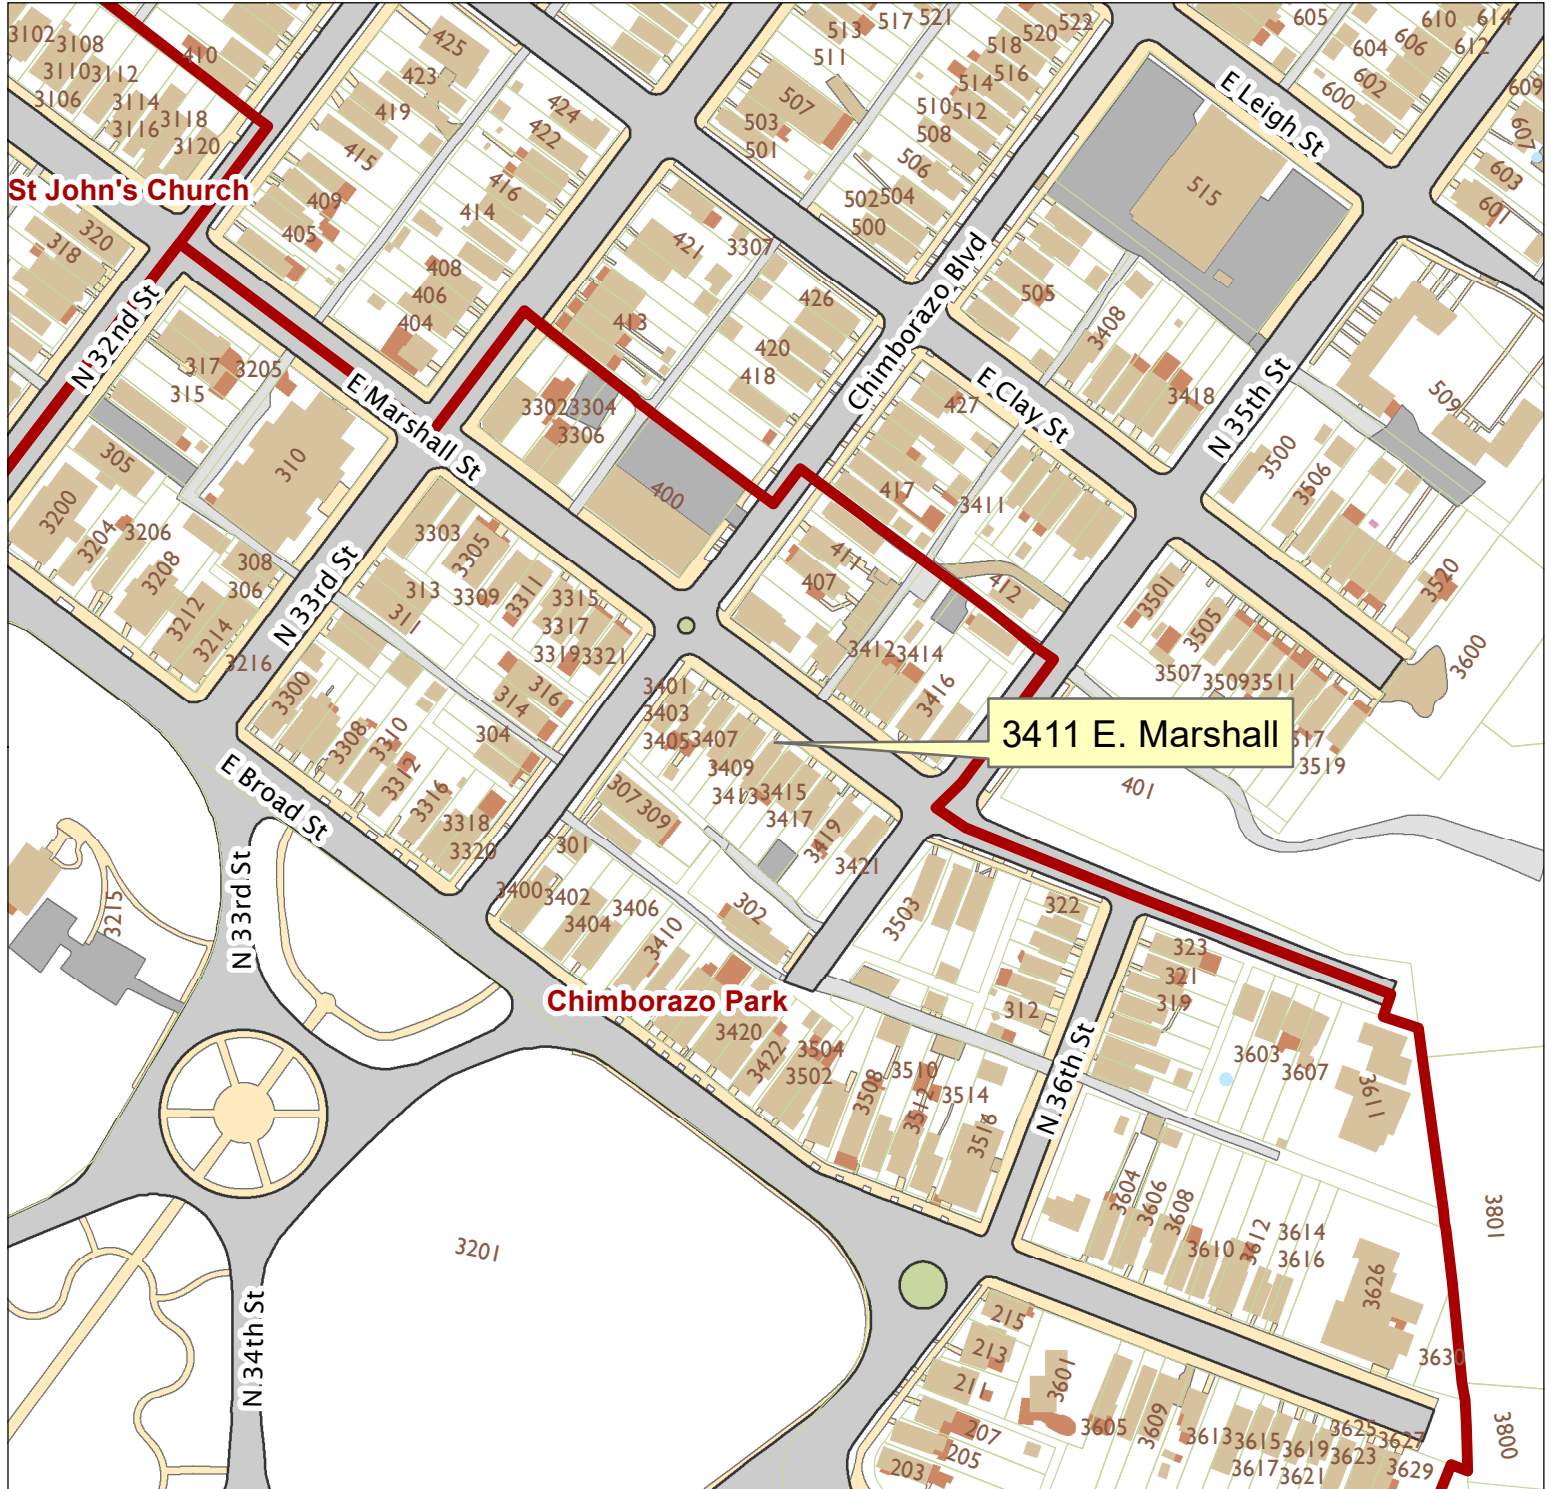

3411 East Marshall Street

City of Richmond, VA

Geographic Information Systems

1 inch = 200 feet

Map printed by jonescl2 on 2019.03.07.

Document Path: G:\PDR\Planning & Preservation\CAR\Meetings\00 Current Meeting\Base Maps\Tools\Base Map.mxd

Disclaimer:

The City of Richmond assumes no liability either for any errors, omissions, or inaccuracies in the information provided regardless of the cause of such or for any decision made, action taken, or action not taken by the user in reliance upon any maps or information provided herein.

Location Reference