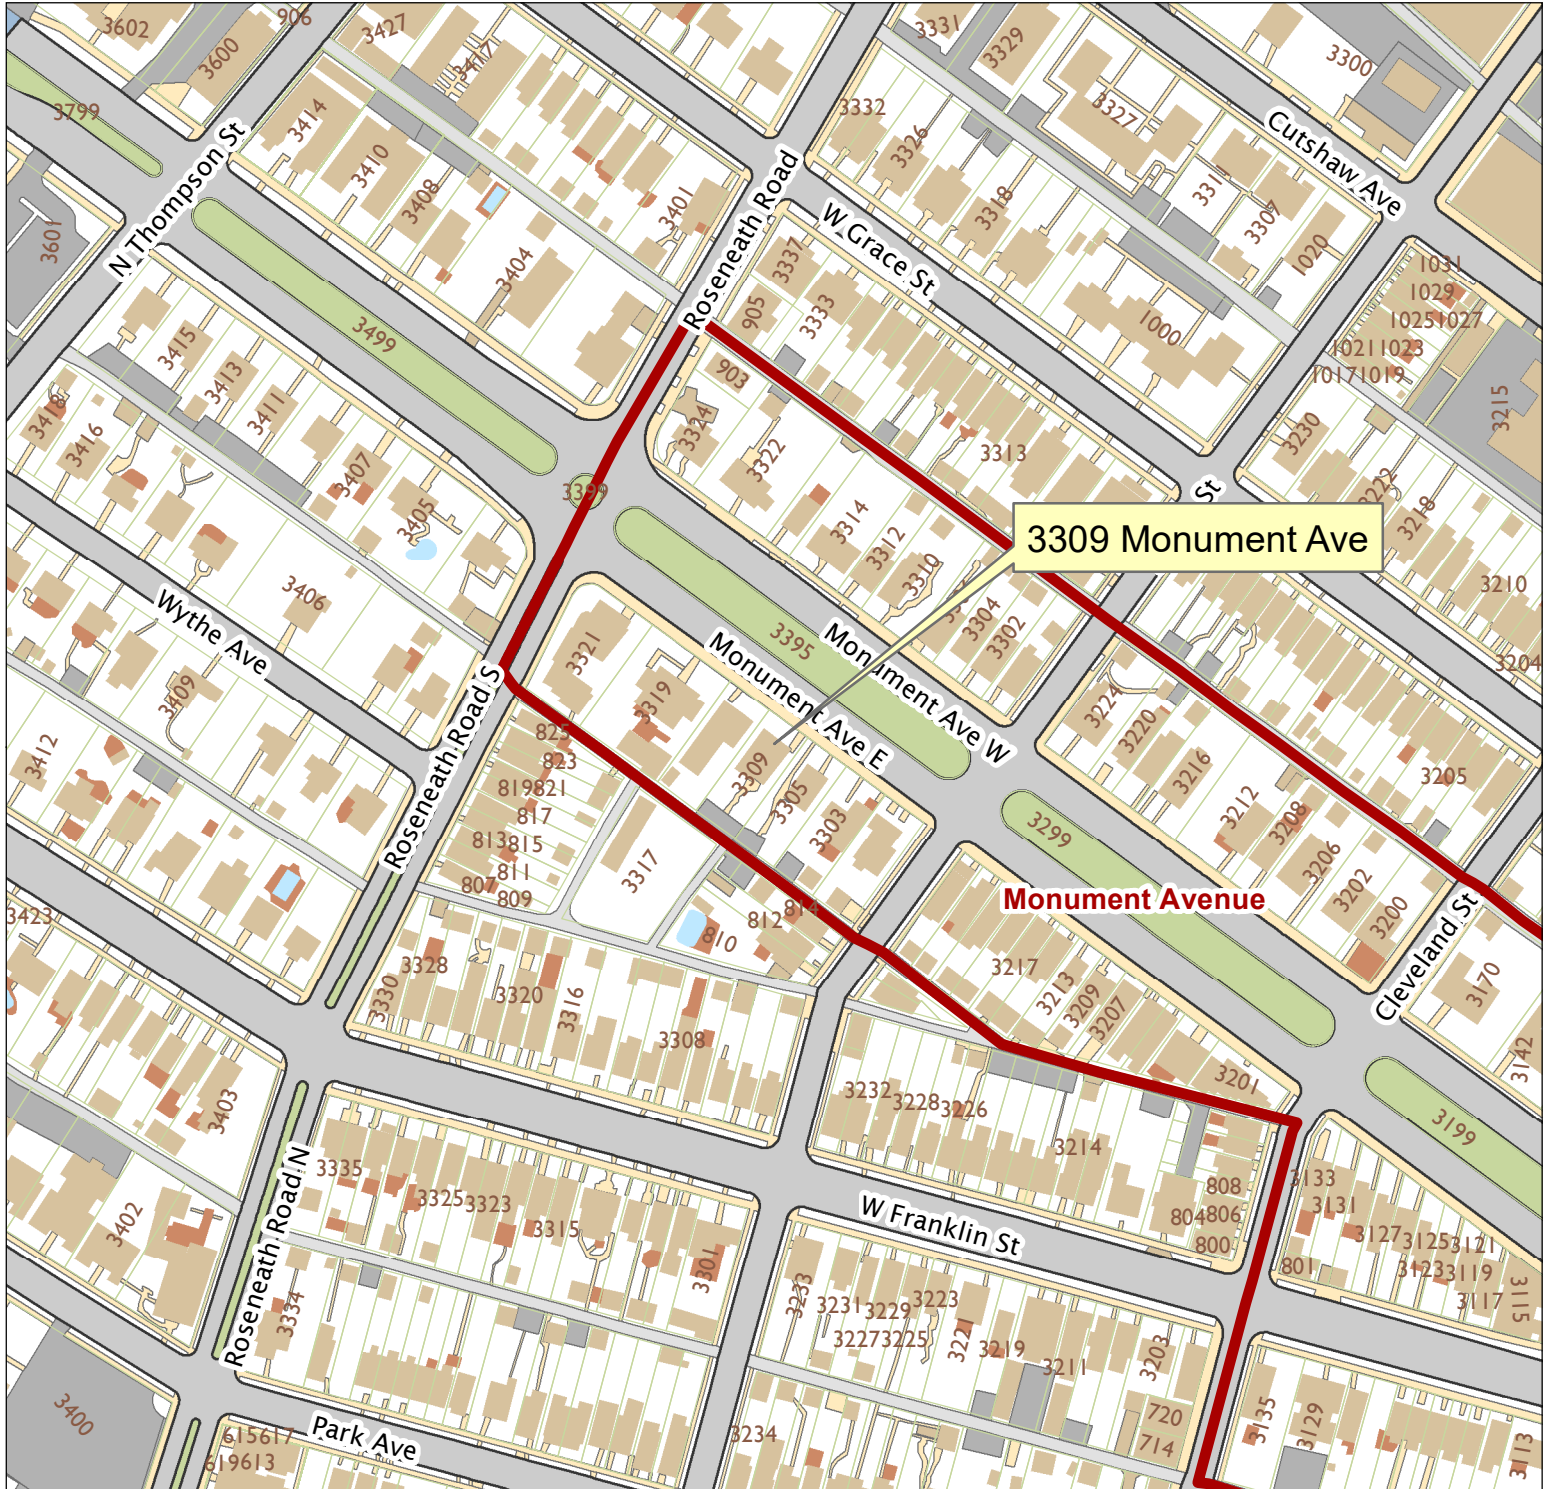

3309 Monument Avenue

City of Richmond, VA

Geographic Information Systems

3309 Monument Ave

Monument Avenue

1 inch = 200 feet

Map printed by jonescl2 on 2019.03.07.

Document Path: G:\PDR\Planning & Preservation\CAR\Meetings\00 Current Meeting\Base Maps\Tools\Base Map.mxd

Disclaimer:

The City of Richmond assumes no liability either for any errors, omissions, or inaccuracies in the information provided regardless of the cause of such or for any decision made, action taken, or action not taken by the user in reliance upon any maps or information provided herein.

Location Reference