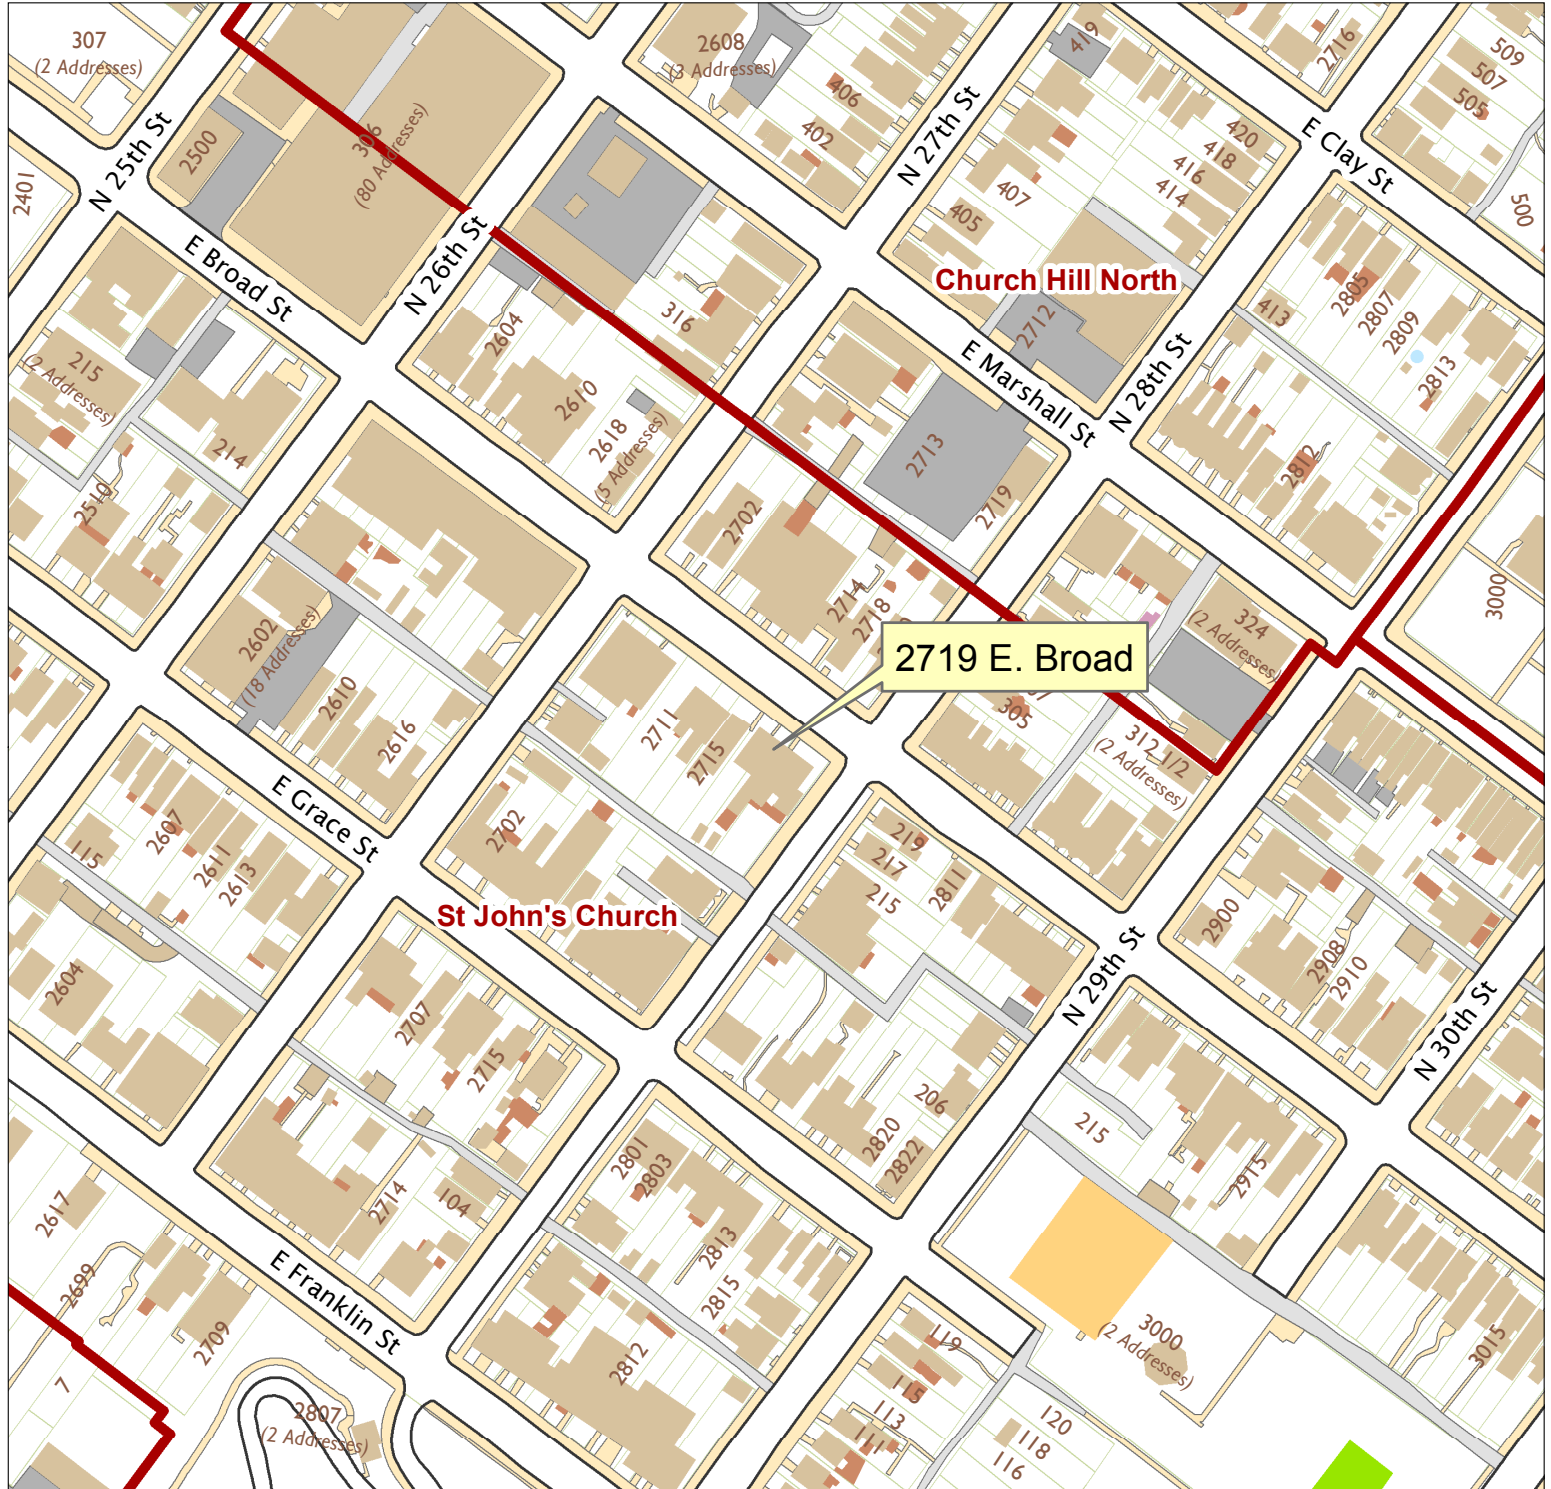

# 2719 E. Broad Street

City of Richmond, VA

Geographic Information Systems

1 inch = 200 feet

Map printed by palmquwd on 2016.05.10.

Document Path: G:\PDR\Planning & Preservation\CAR\Applications\Base Maps\Base Map.mxd

Disclaimer:

The City of Richmond assumes no liability either for any errors, omissions, or inaccuracies in the information provided regardless of the cause of such or for any decision made, action taken, or action not taken by the user in reliance upon any maps or information provided herein.

Location Reference