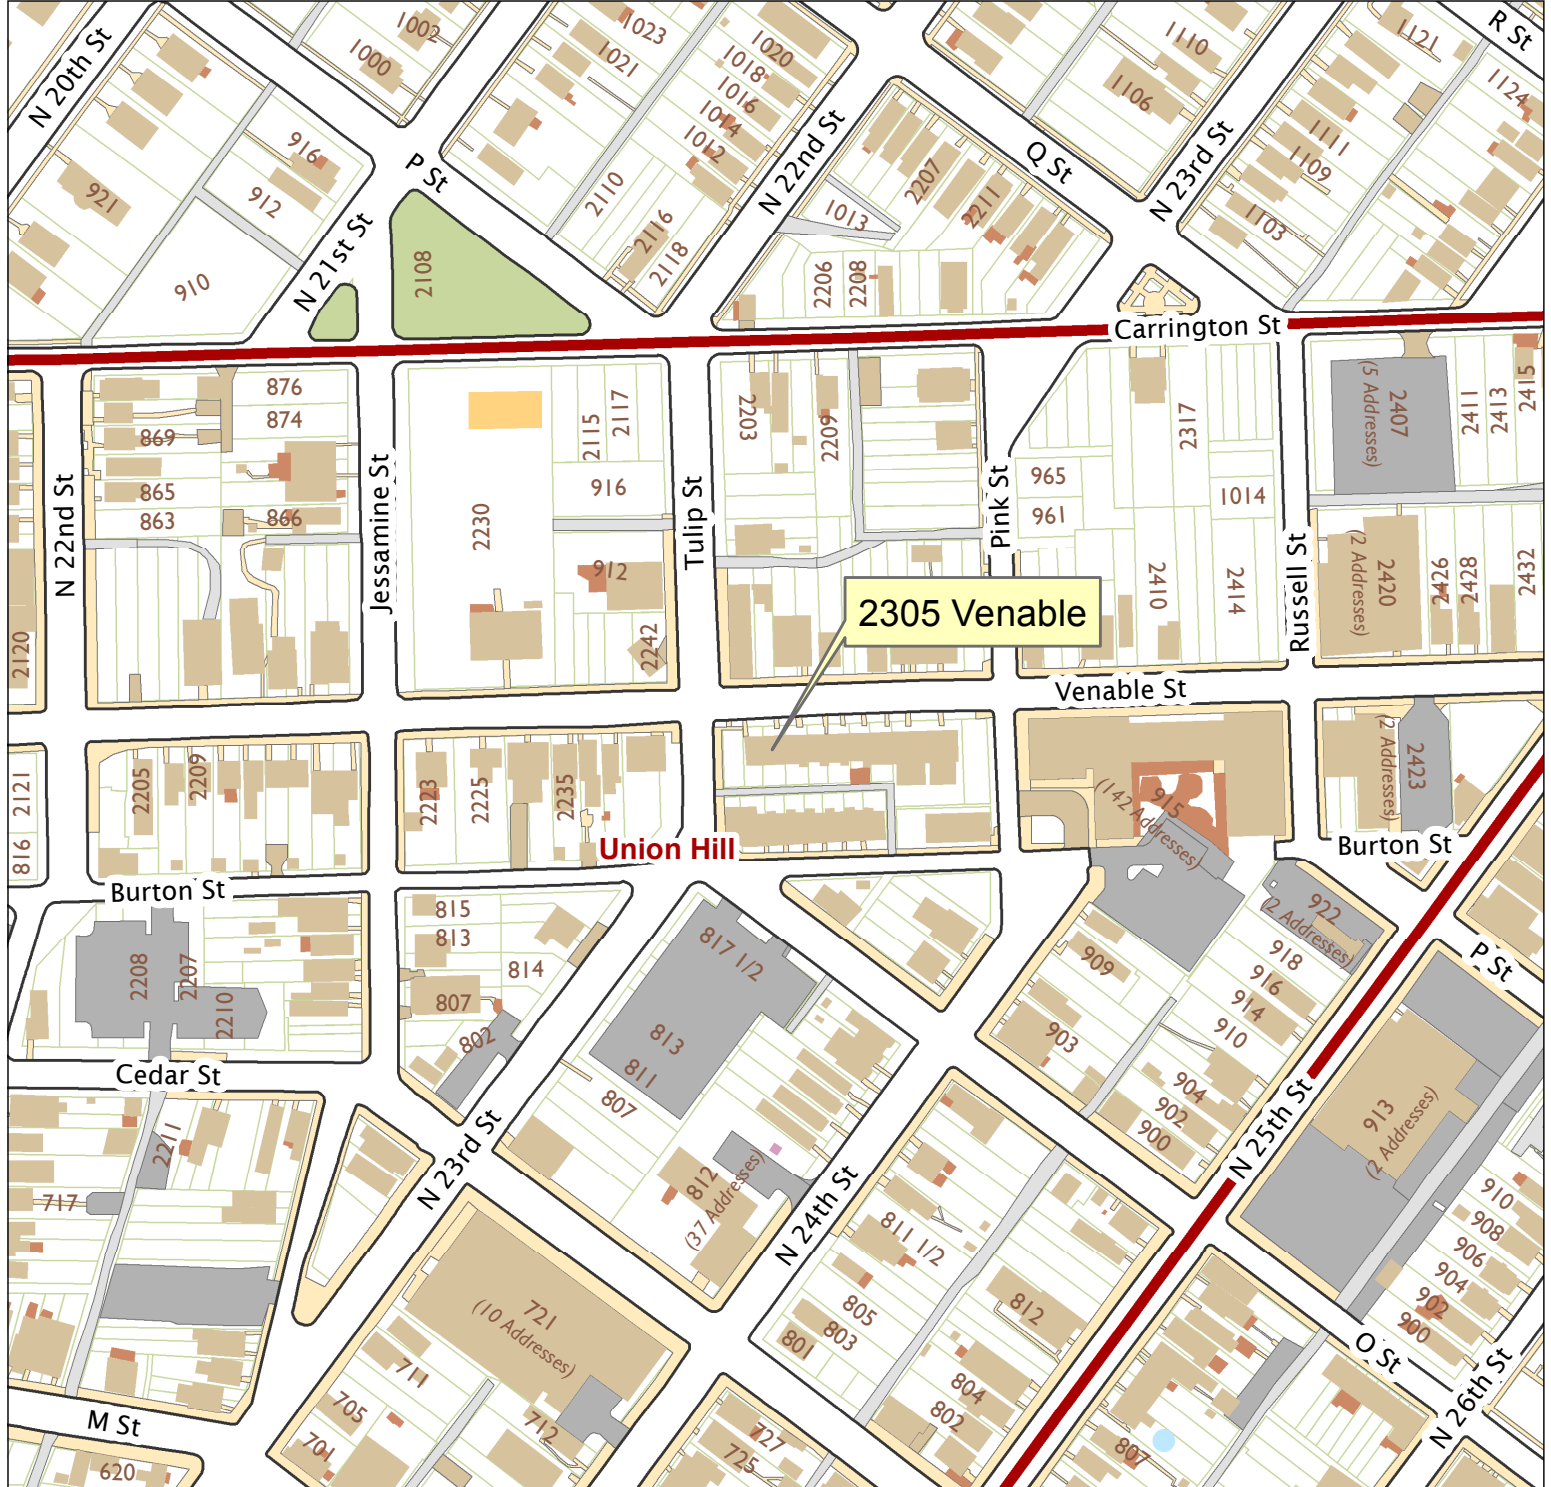

2305 Venable Street

City of Richmond, VA

Geographic Information Systems

Map printed by palmquwd on 2015.08.10.

Document Path: G:\PDR\Planning & Preservation\CAR\Applications\Base Maps\Base Map.mxd

Disclaimer:
The City of Richmond assumes no liability either for any errors, omissions, or inaccuracies in the information provided regardless of the cause of such or for any decision made, action taken, or action not taken by the user in reliance upon any maps or information provided herein.