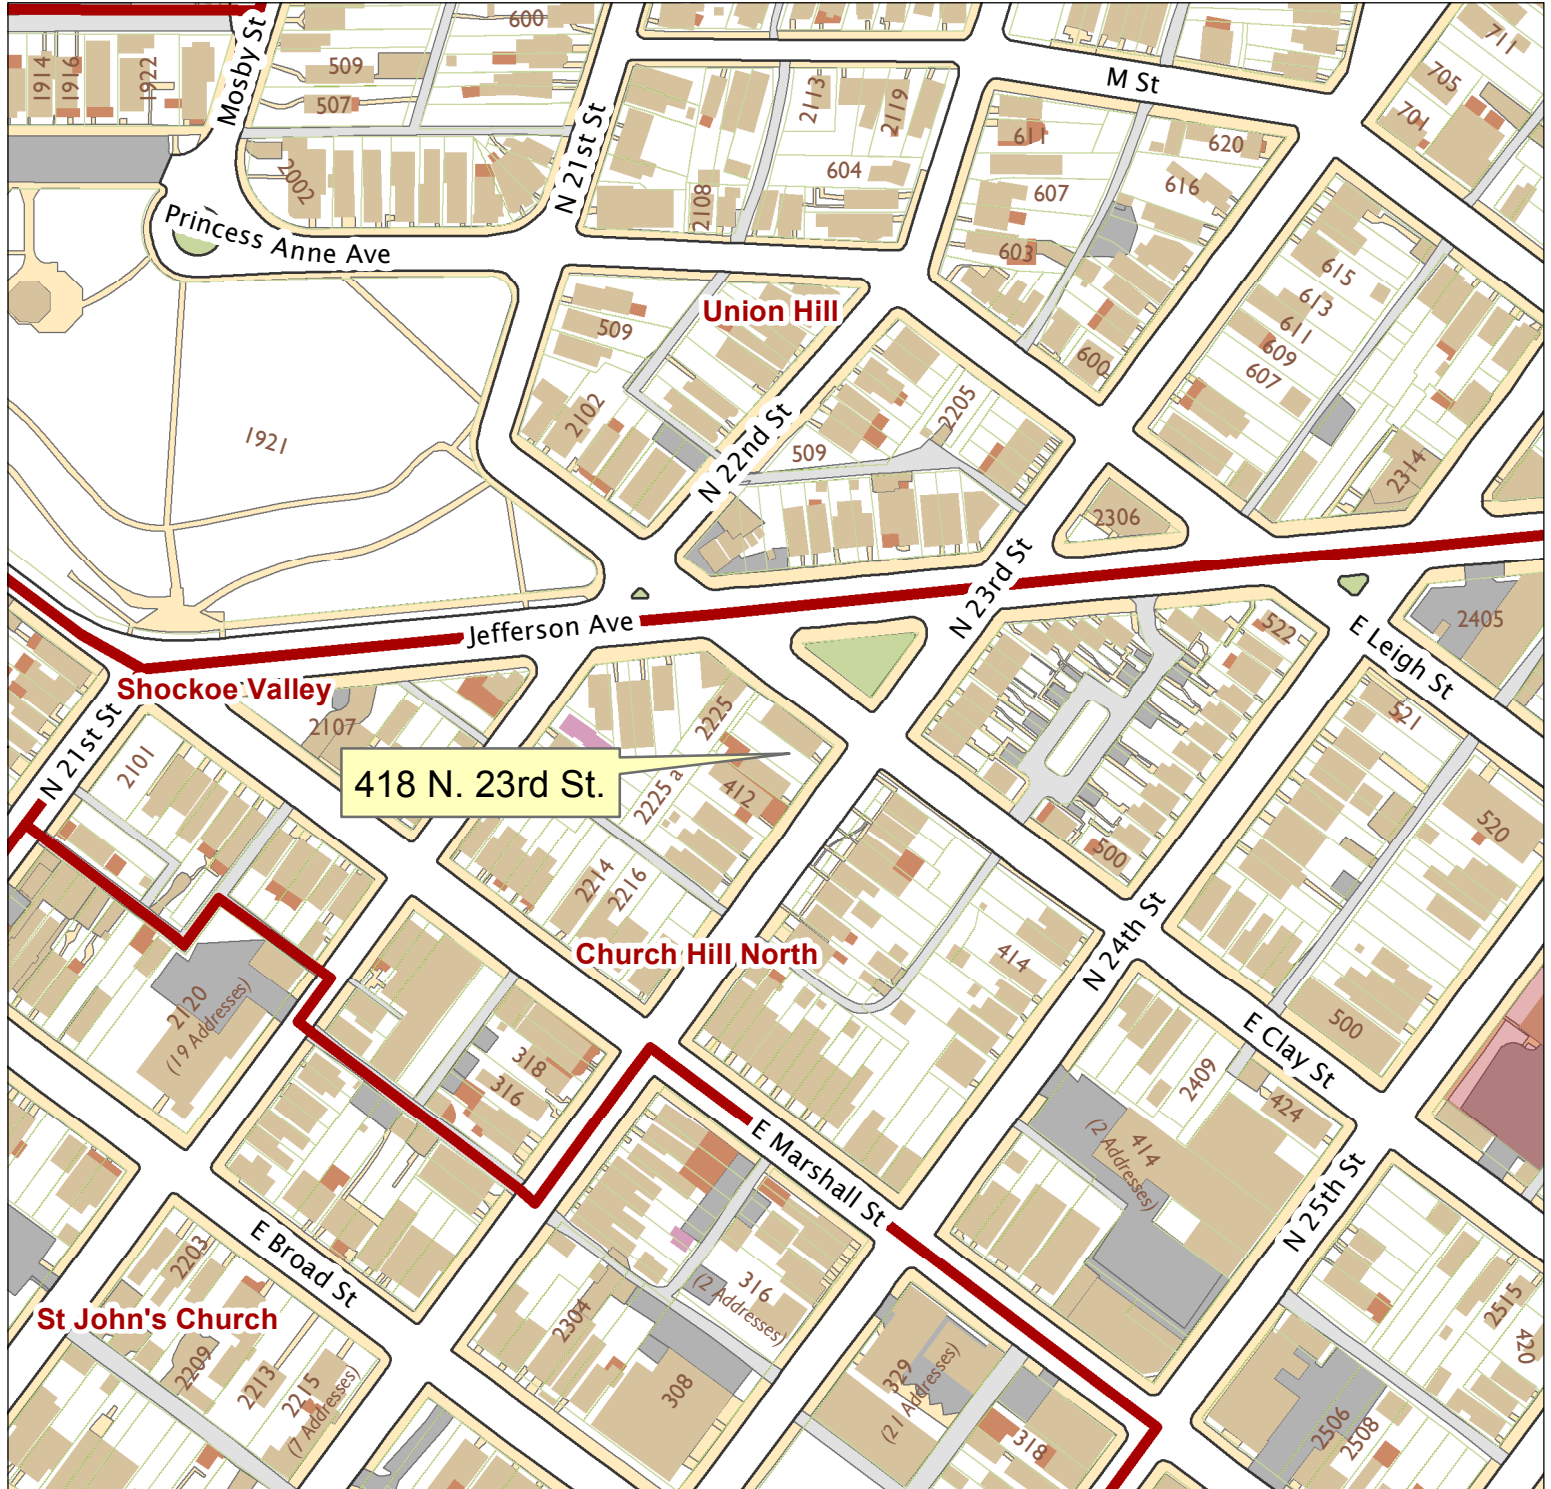

# 418 North 23rd Street

City of Richmond, VA

Geographic Information Systems

418 N. 23rd St.

1 inch = 200 feet

Map printed by jonescl2 on 2019.03.07.

Document Path: G:\PDR\Planning & Preservation\CAR\Meetings\00 Current Meeting\Base Maps\Tools\Base Map.mxd

**Disclaimer:**

The City of Richmond assumes no liability either for any errors, omissions, or inaccuracies in the information provided regardless of the cause of such or for any decision made, action taken, or action not taken by the user in reliance upon any maps or information provided herein.

Location Reference