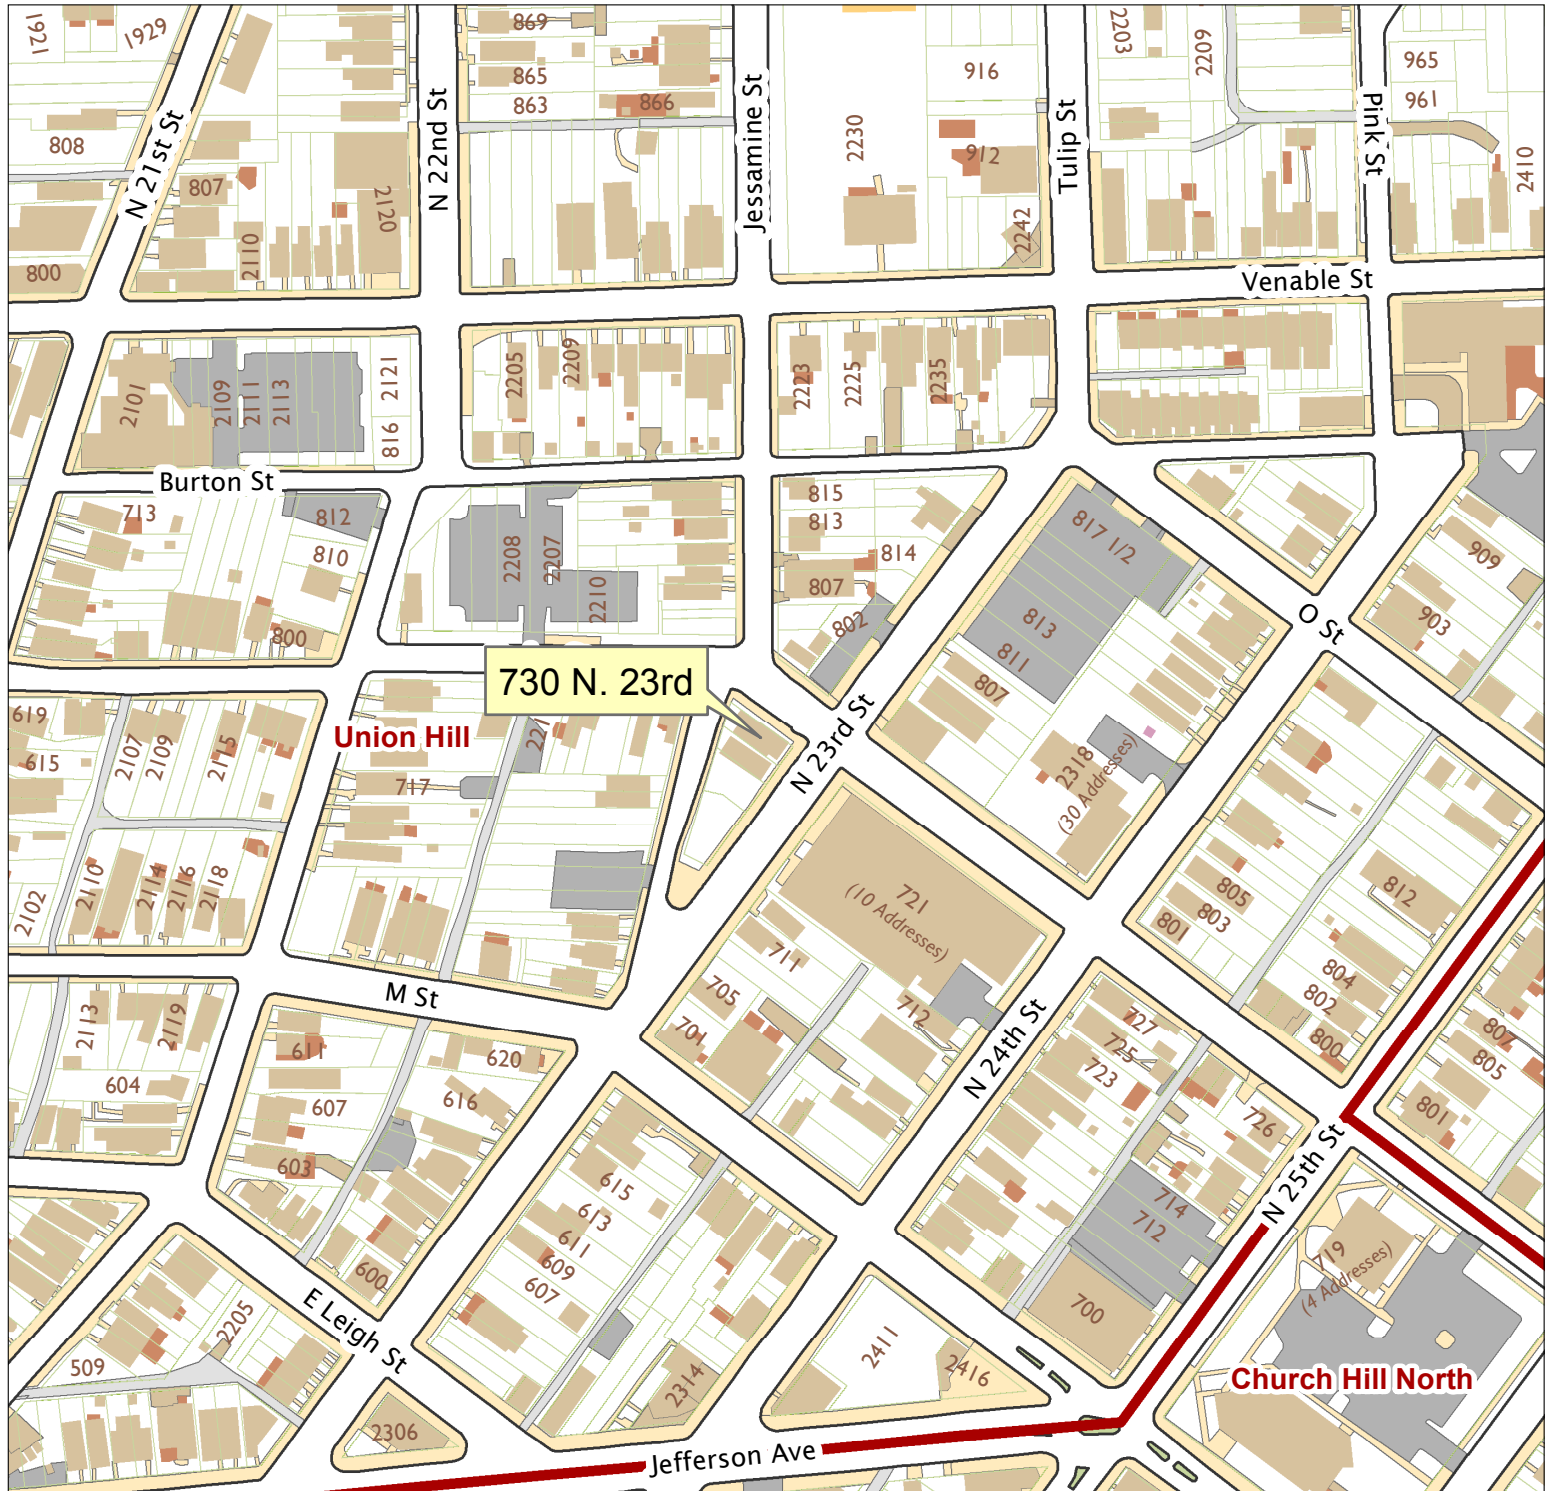

730 N. 23rd Street

City of Richmond, VA

Geographic Information Systems

1 inch = 200 feet

Map printed by jeffricr on 2017.03.10.

Document Path: \\Dit-file02-pv\commdev\S\PDR\Planning & Preservation\CAR\Applications\Base Maps\Base Map.mxd

Disclaimer:

The City of Richmond assumes no liability either for any errors, omissions, or inaccuracies in the information provided regardless of the cause of such or for any decision made, action taken, or action not taken by the user in reliance upon any maps or information provided herein.

Location Reference