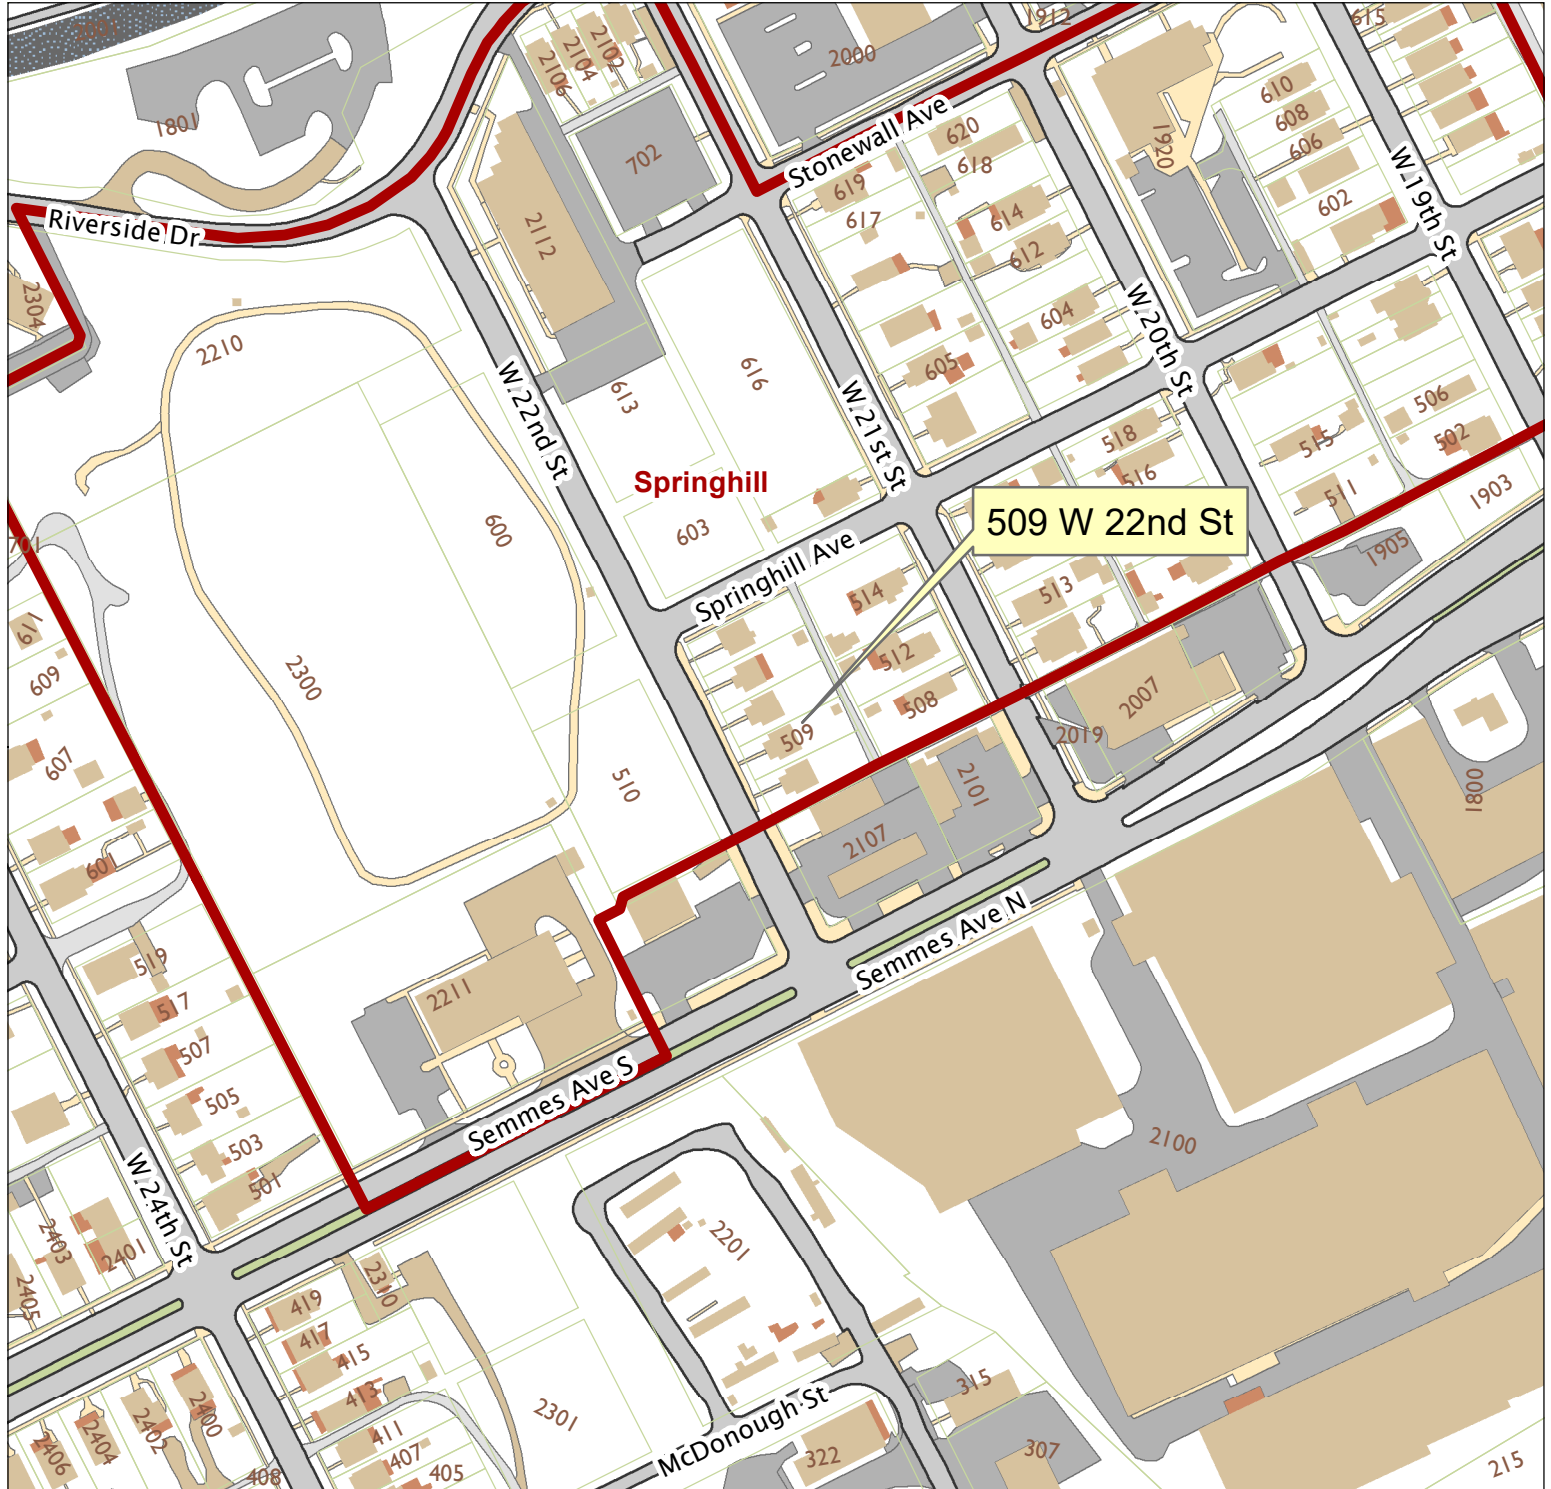

# 509 West 22nd Street

City of Richmond, VA

Geographic Information Systems

1 inch = 200 feet

Map printed by jonescl2 on 2019.03.07.

Document Path: G:\PDR\Planning & Preservation\CAR\Meetings\00 Current Meeting\Base Maps\Tools\Base Map.mxd

**Disclaimer:**

The City of Richmond assumes no liability either for any errors, omissions, or inaccuracies in the information provided regardless of the cause of such or for any decision made, action taken, or action not taken by the user in reliance upon any maps or information provided herein.

Location Reference