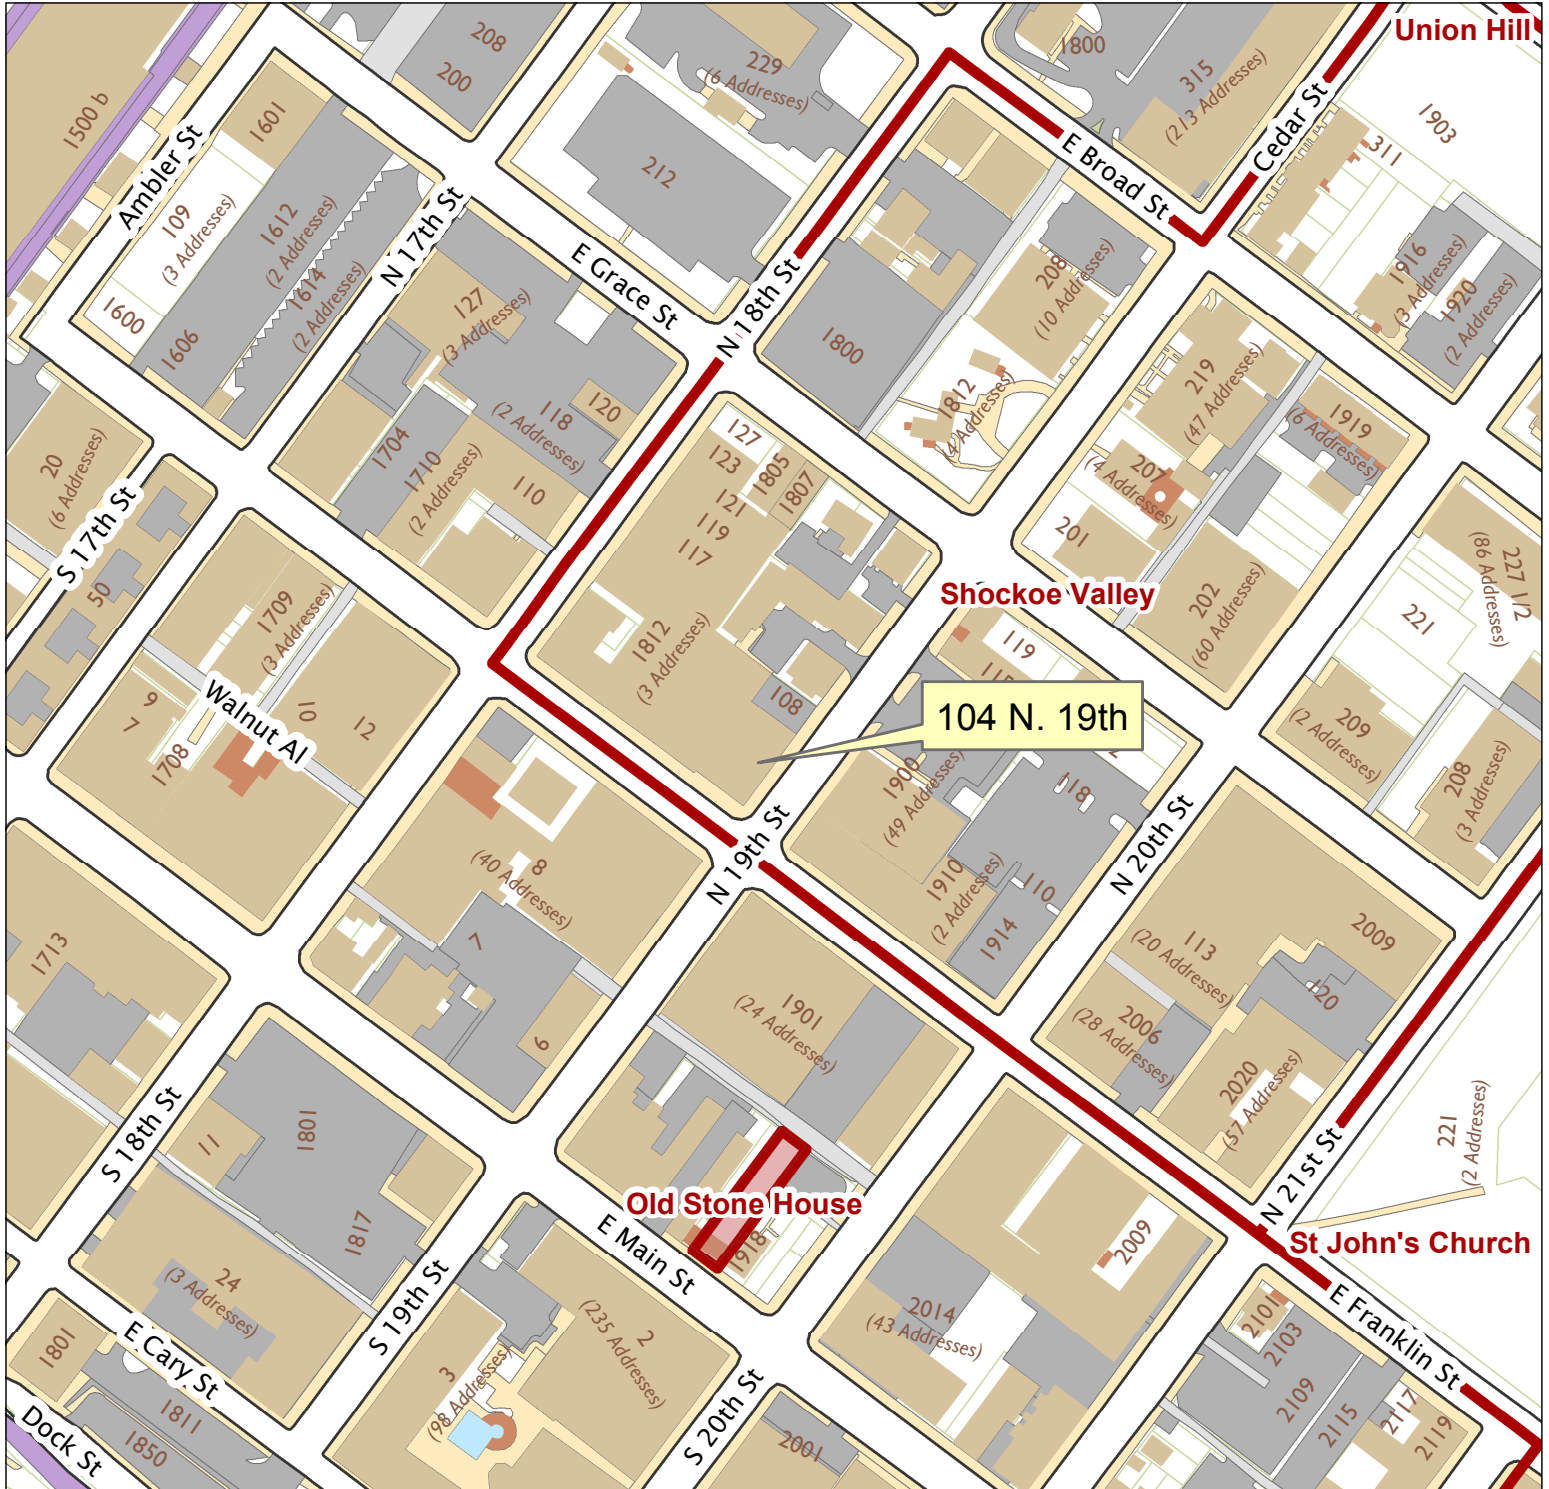

104 N. 19th Street

City of Richmond, VA

Geographic Information Systems

1 inch = 200 feet

Map printed by palmquwd on 2015.04.16.

Document Path: G:\PDR\Planning & Preservation\CAR\Applications\Base Maps\Base Map.mxd

Disclaimer:

The City of Richmond assumes no liability either for any errors, omissions, or inaccuracies in the information provided regardless of the cause of such or for any decision made, action taken, or action not taken by the user in reliance upon any maps or information provided herein.

Location Reference