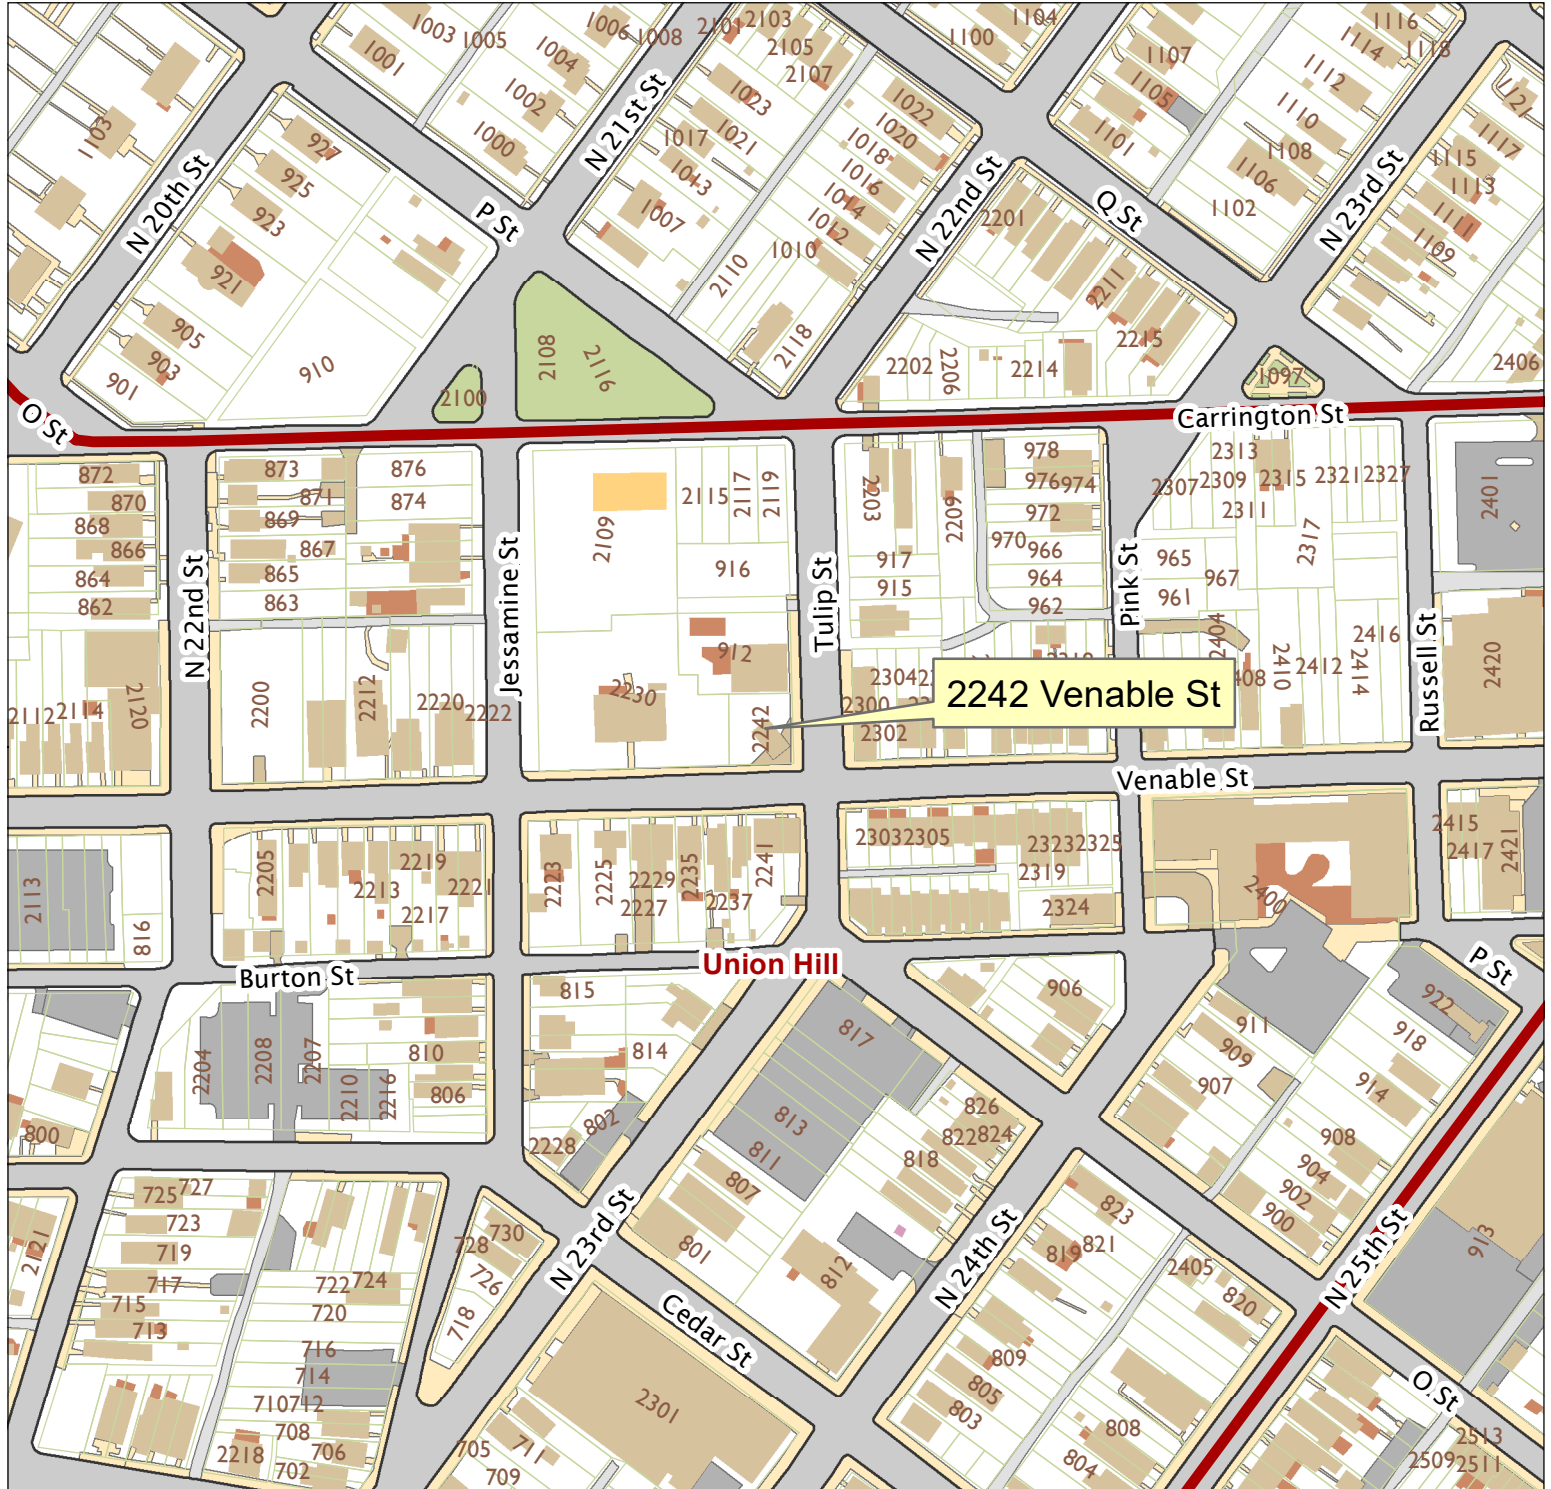

# 2242 Venable Street

City of Richmond, VA

Geographic Information Systems

1 inch = 200 feet

Map printed by jonescl2 on 2019.03.07.

Document Path: G:\PDR\Planning & Preservation\CAR\Meetings\00 Current Meeting\Base Maps\Tools\Base Map.mxd

**Disclaimer:**

The City of Richmond assumes no liability either for any errors, omissions, or inaccuracies in the information provided regardless of the cause of such or for any decision made, action taken, or action not taken by the user in reliance upon any maps or information provided herein.

Location Reference