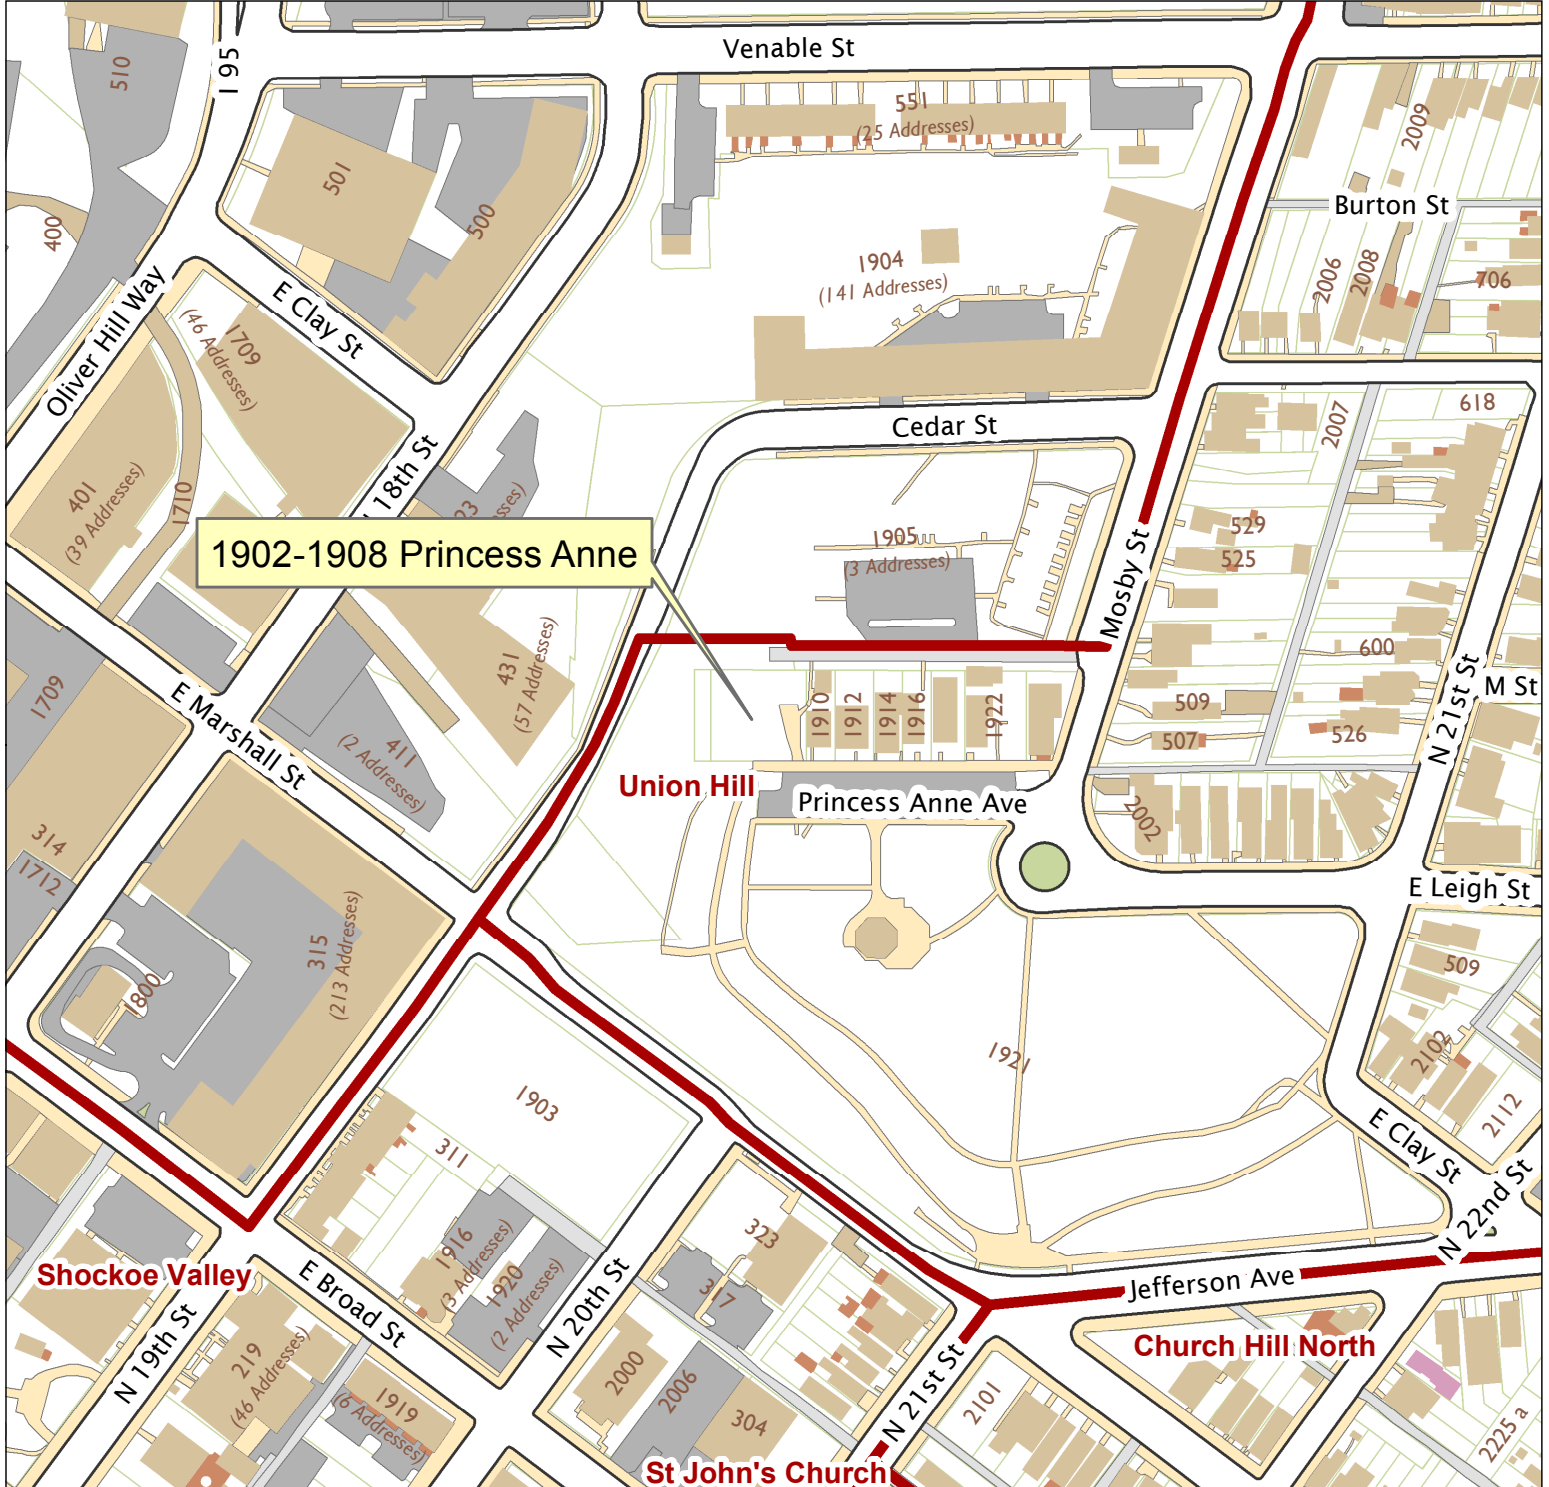

# 1902-1908 Princess Anne Avenue

City of Richmond, VA

Geographic Information Systems

1 inch = 200 feet

Map printed by palmquwd on 2016.08.08.

Document Path: G:\PDR\Planning & Preservation\CAR\Applications\Base Maps\Base Map.mxd

**Disclaimer:**

The City of Richmond assumes no liability either for any errors, omissions, or inaccuracies in the information provided regardless of the cause of such or for any decision made, action taken, or action not taken by the user in reliance upon any maps or information provided herein.

**Location Reference**