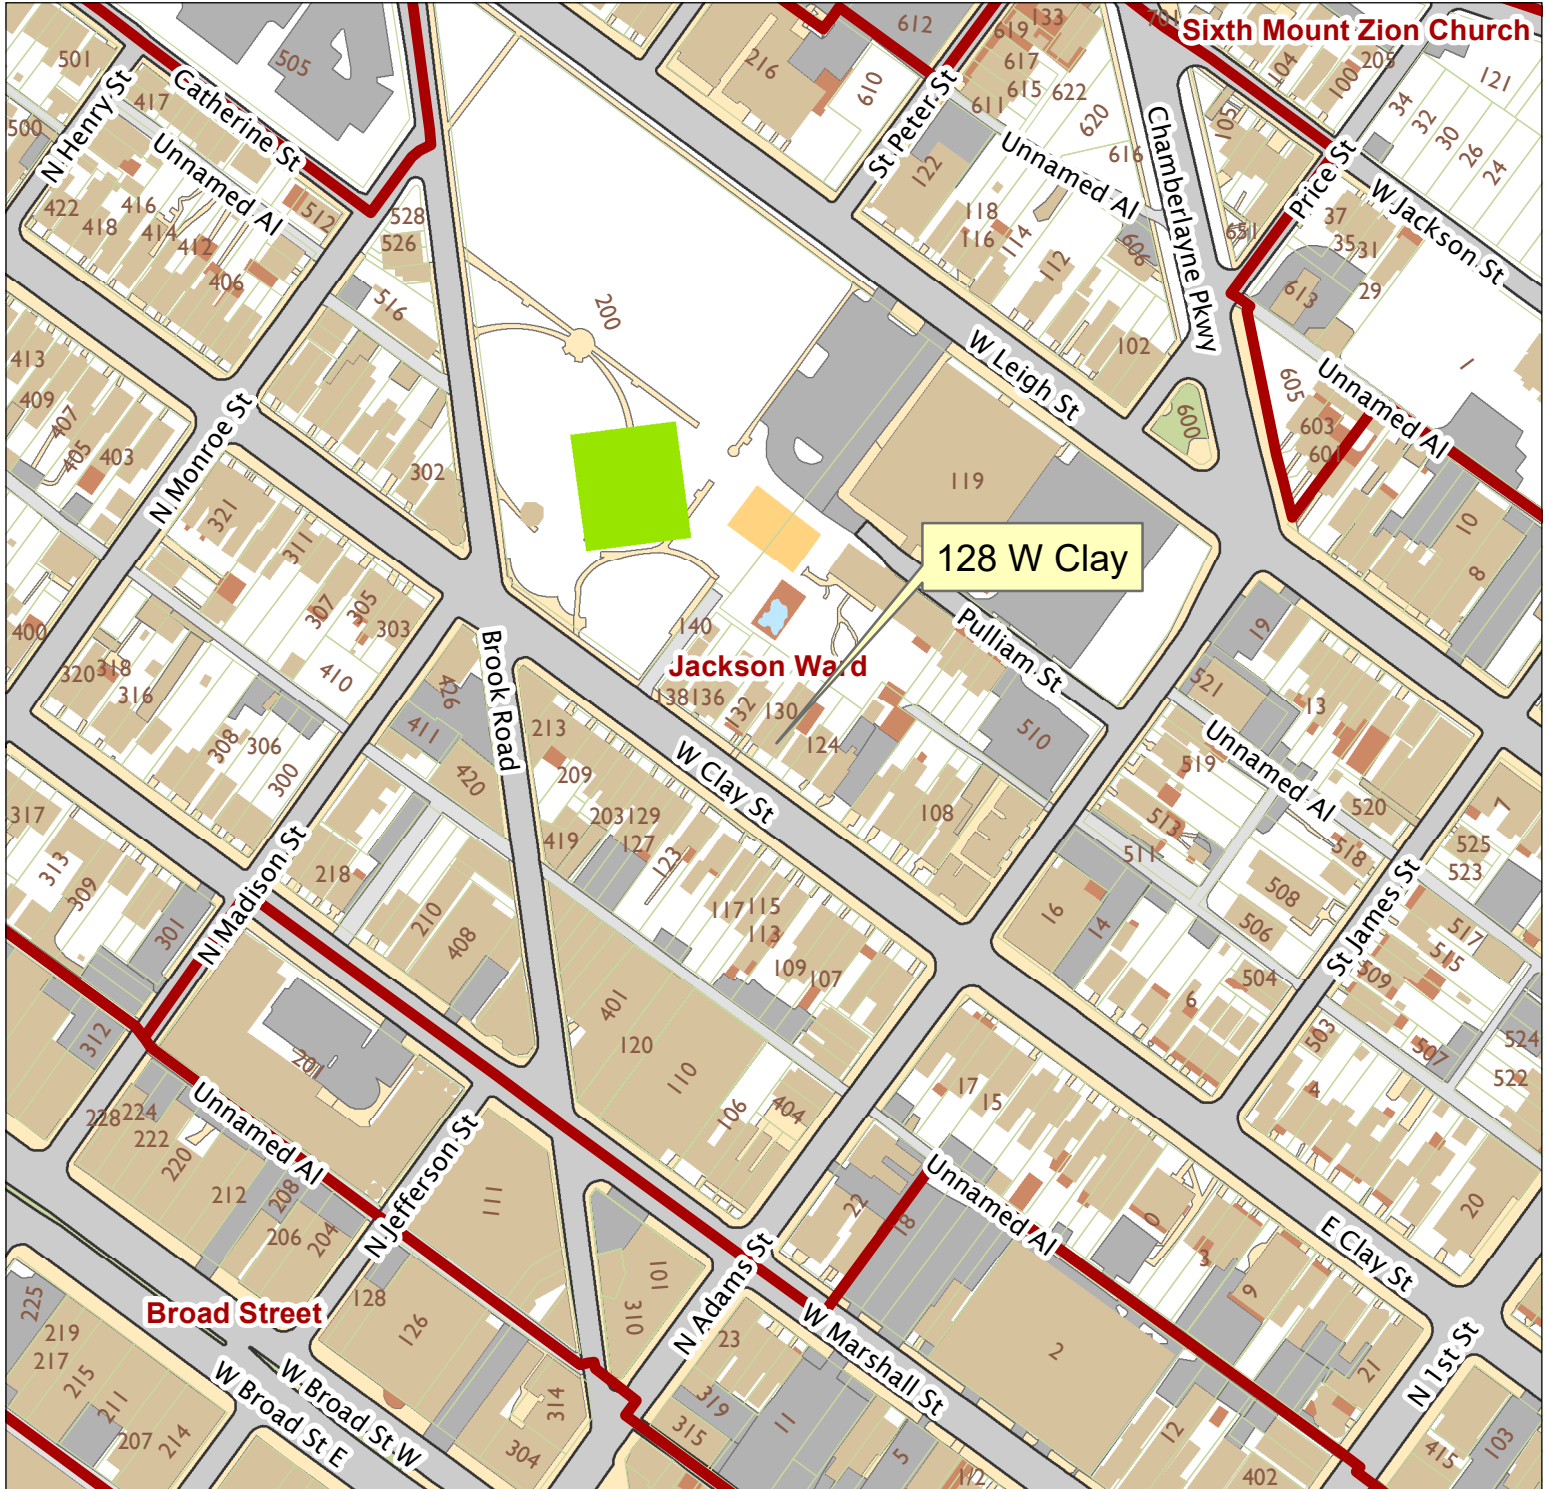

128 W. Clay Street

City of Richmond, VA

Geographic Information Systems

Map printed by jonescl2 on 2019.03.07.

Document Path: G:\PDR\Planning & Preservation\CAR\Meetings\00 Current Meeting\Base Maps\Tools\Base Map.mxd

Disclaimer:
The City of Richmond assumes no liability either for any errors, omissions, or inaccuracies in the information provided regardless of the cause of such or for any decision made, action taken, or action not taken by the user in reliance upon any maps or information provided herein.