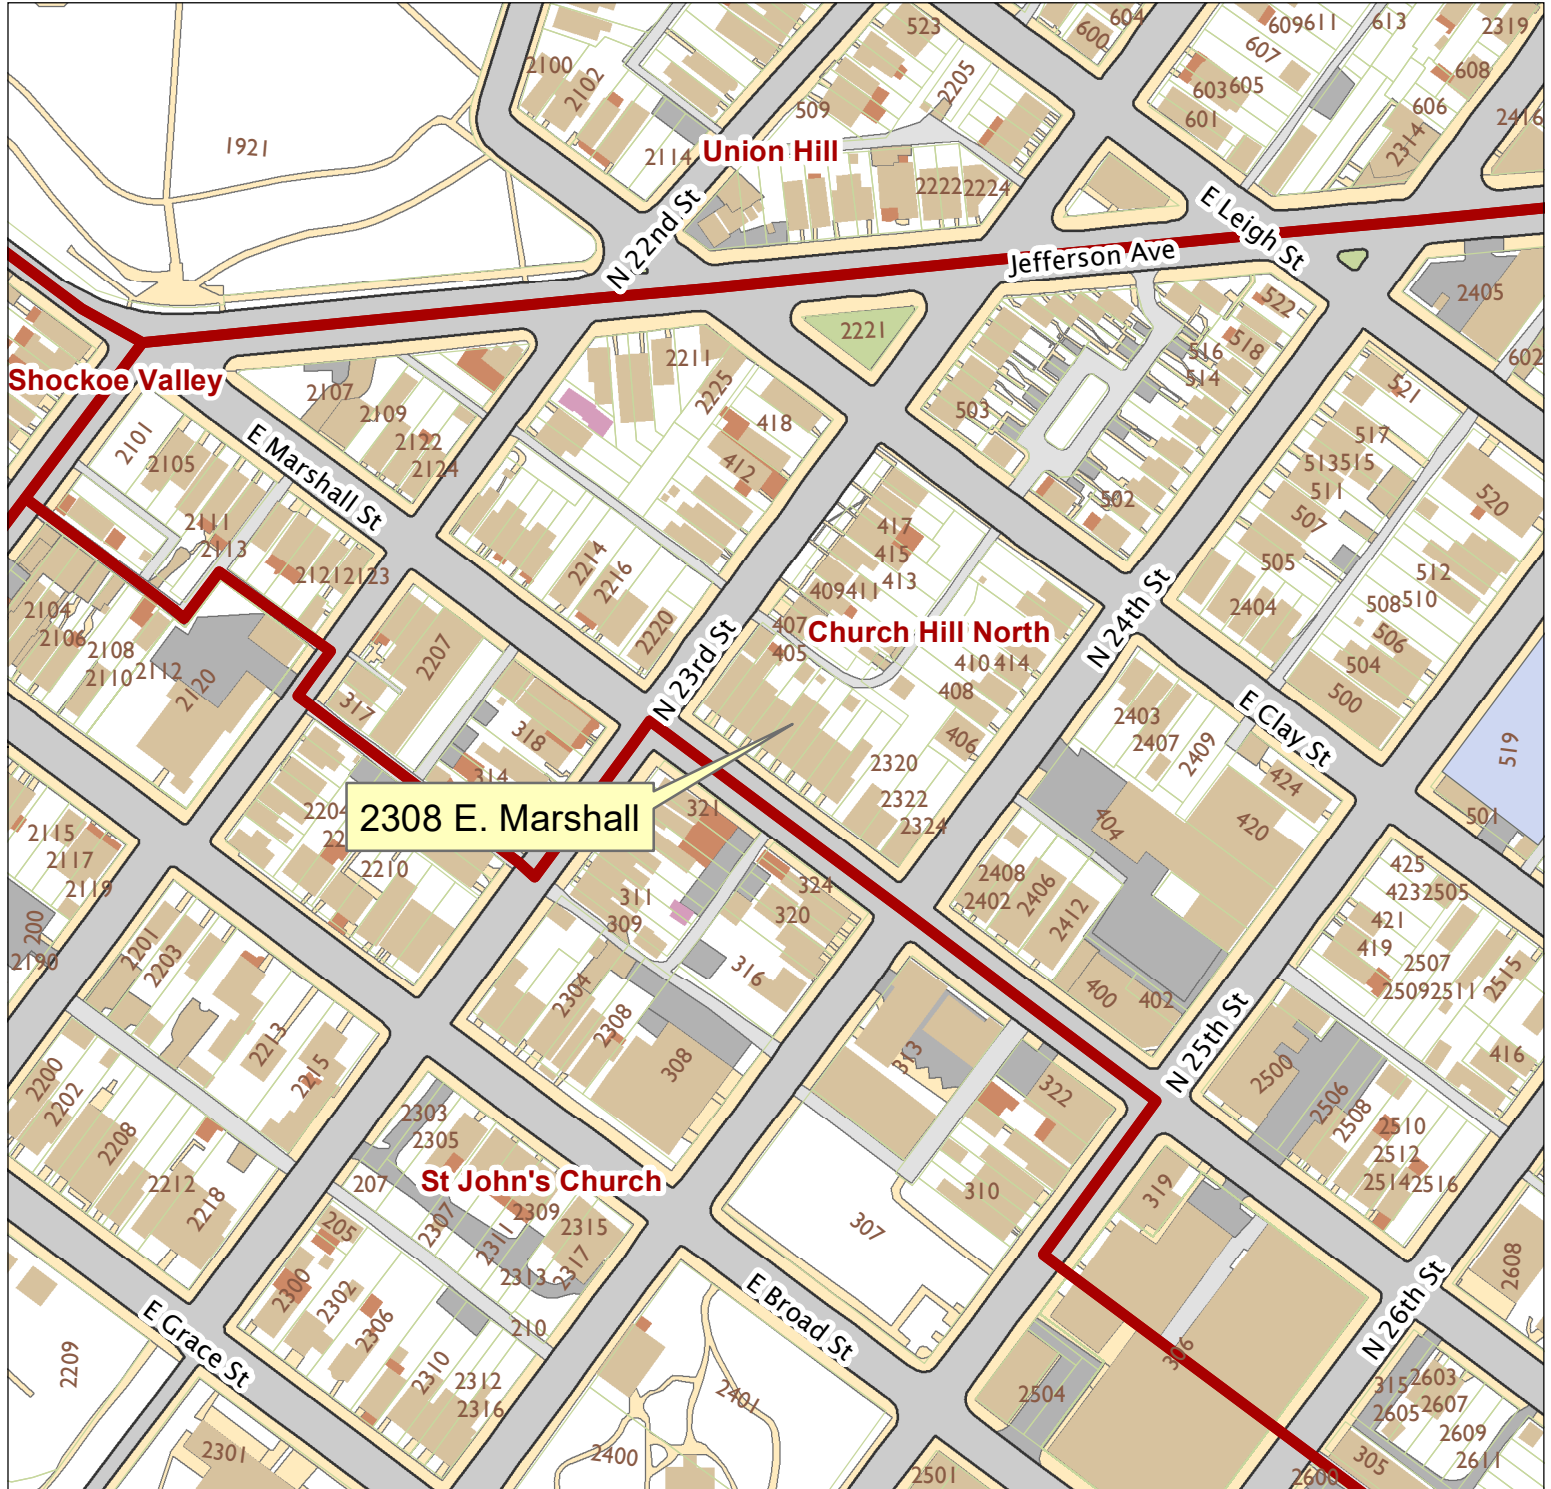

2308 E. Marshall Street

City of Richmond, VA

Geographic Information Systems

2308 E. Marshall

1 inch = 200 feet

Map printed by jonescl2 on 2019.03.07.

Document Path: G:\PDR\Planning & Preservation\CAR\Meetings\00 Current Meeting\Base Maps\Tools\Base Map.mxd

Disclaimer:

The City of Richmond assumes no liability either for any errors, omissions, or inaccuracies in the information provided regardless of the cause of such or for any decision made, action taken, or action not taken by the user in reliance upon any maps or information provided herein.

Location Reference