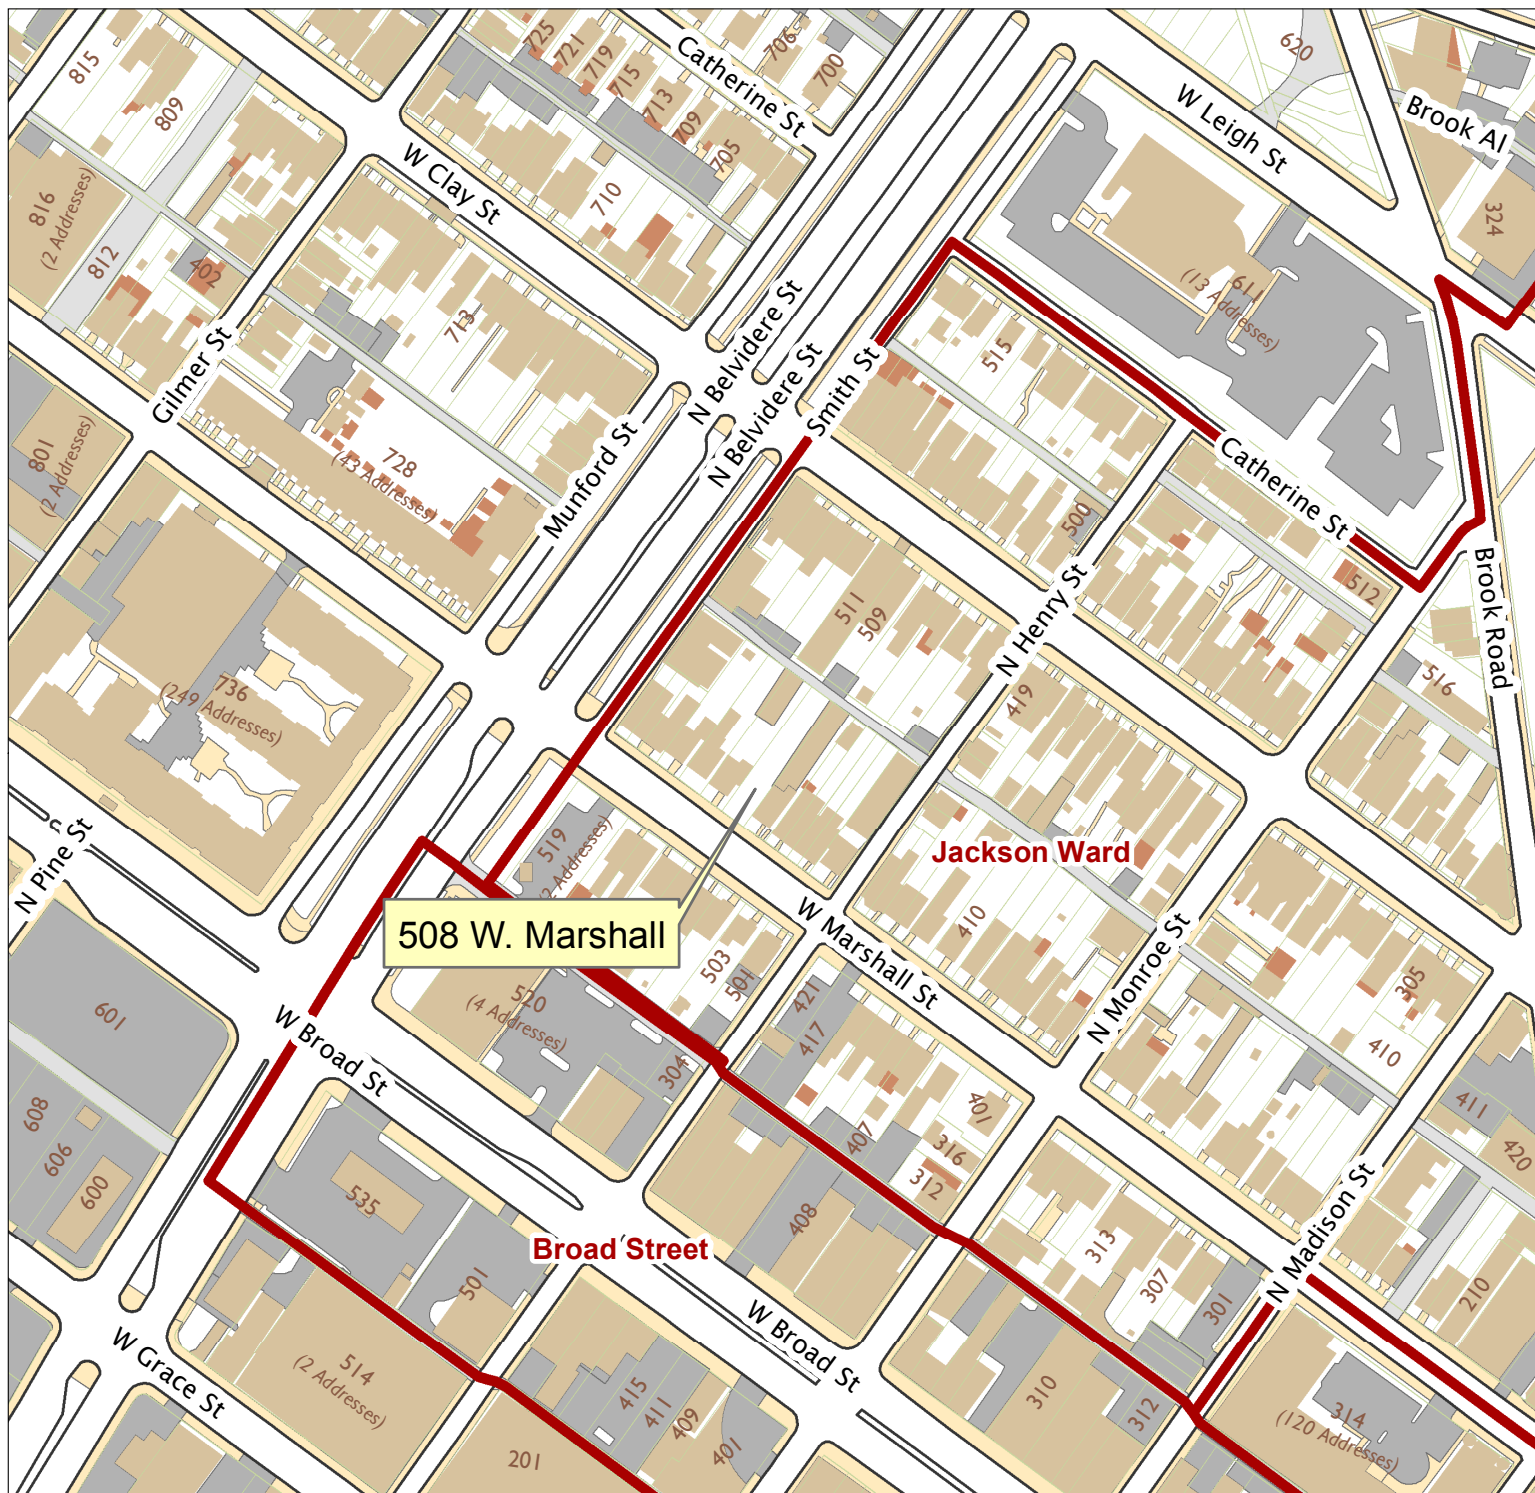

508 W. Marshall

City of Richmond, VA

Geographic Information Systems

Map printed by jeffricr on 2017.01.17.

Document Path: \\Dit-file02-pv\commdev\$\PDR\Planning & Preservation\CAR\Applications\Base Maps\Base Map.mxd

Disclaimer:
The City of Richmond assumes no liability either for any errors, omissions, or inaccuracies in the information provided regardless of the cause of such or for any decision made, action taken, or action not taken by the user in reliance upon any maps or information provided herein.