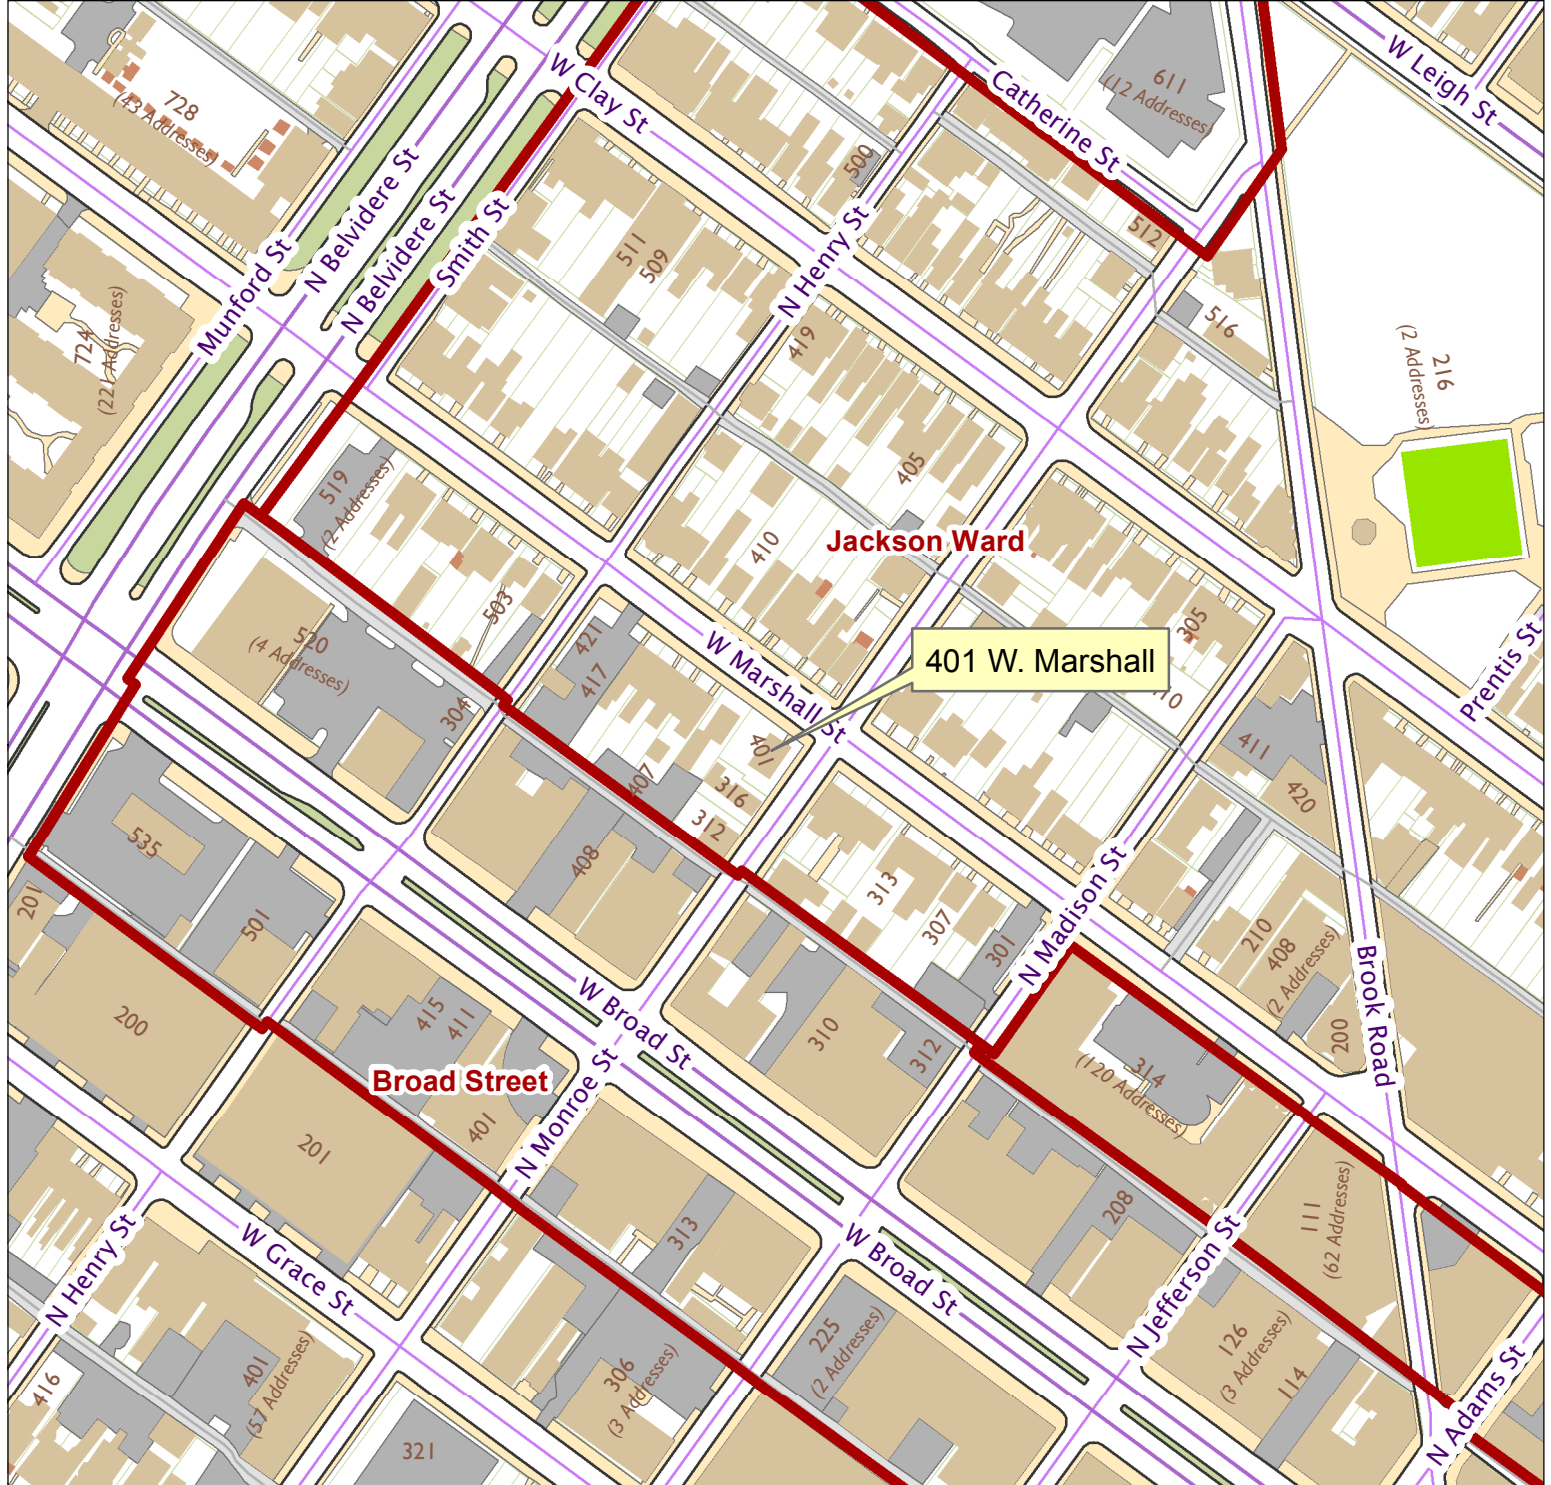

401 W. Marshall St

City of Richmond, VA

Geographic Information Systems

Map printed by palmquwd on 2014.11.07.

Document Path: G:\PDR\Planning & Preservation\CAR\Applications\Base Maps\Base Map.mxd

Disclaimer:
The City of Richmond assumes no liability either for any errors, omissions, or inaccuracies in the information provided regardless of the cause of such or for any decision made, action taken, or action not taken by the user in reliance upon any maps or information provided herein.