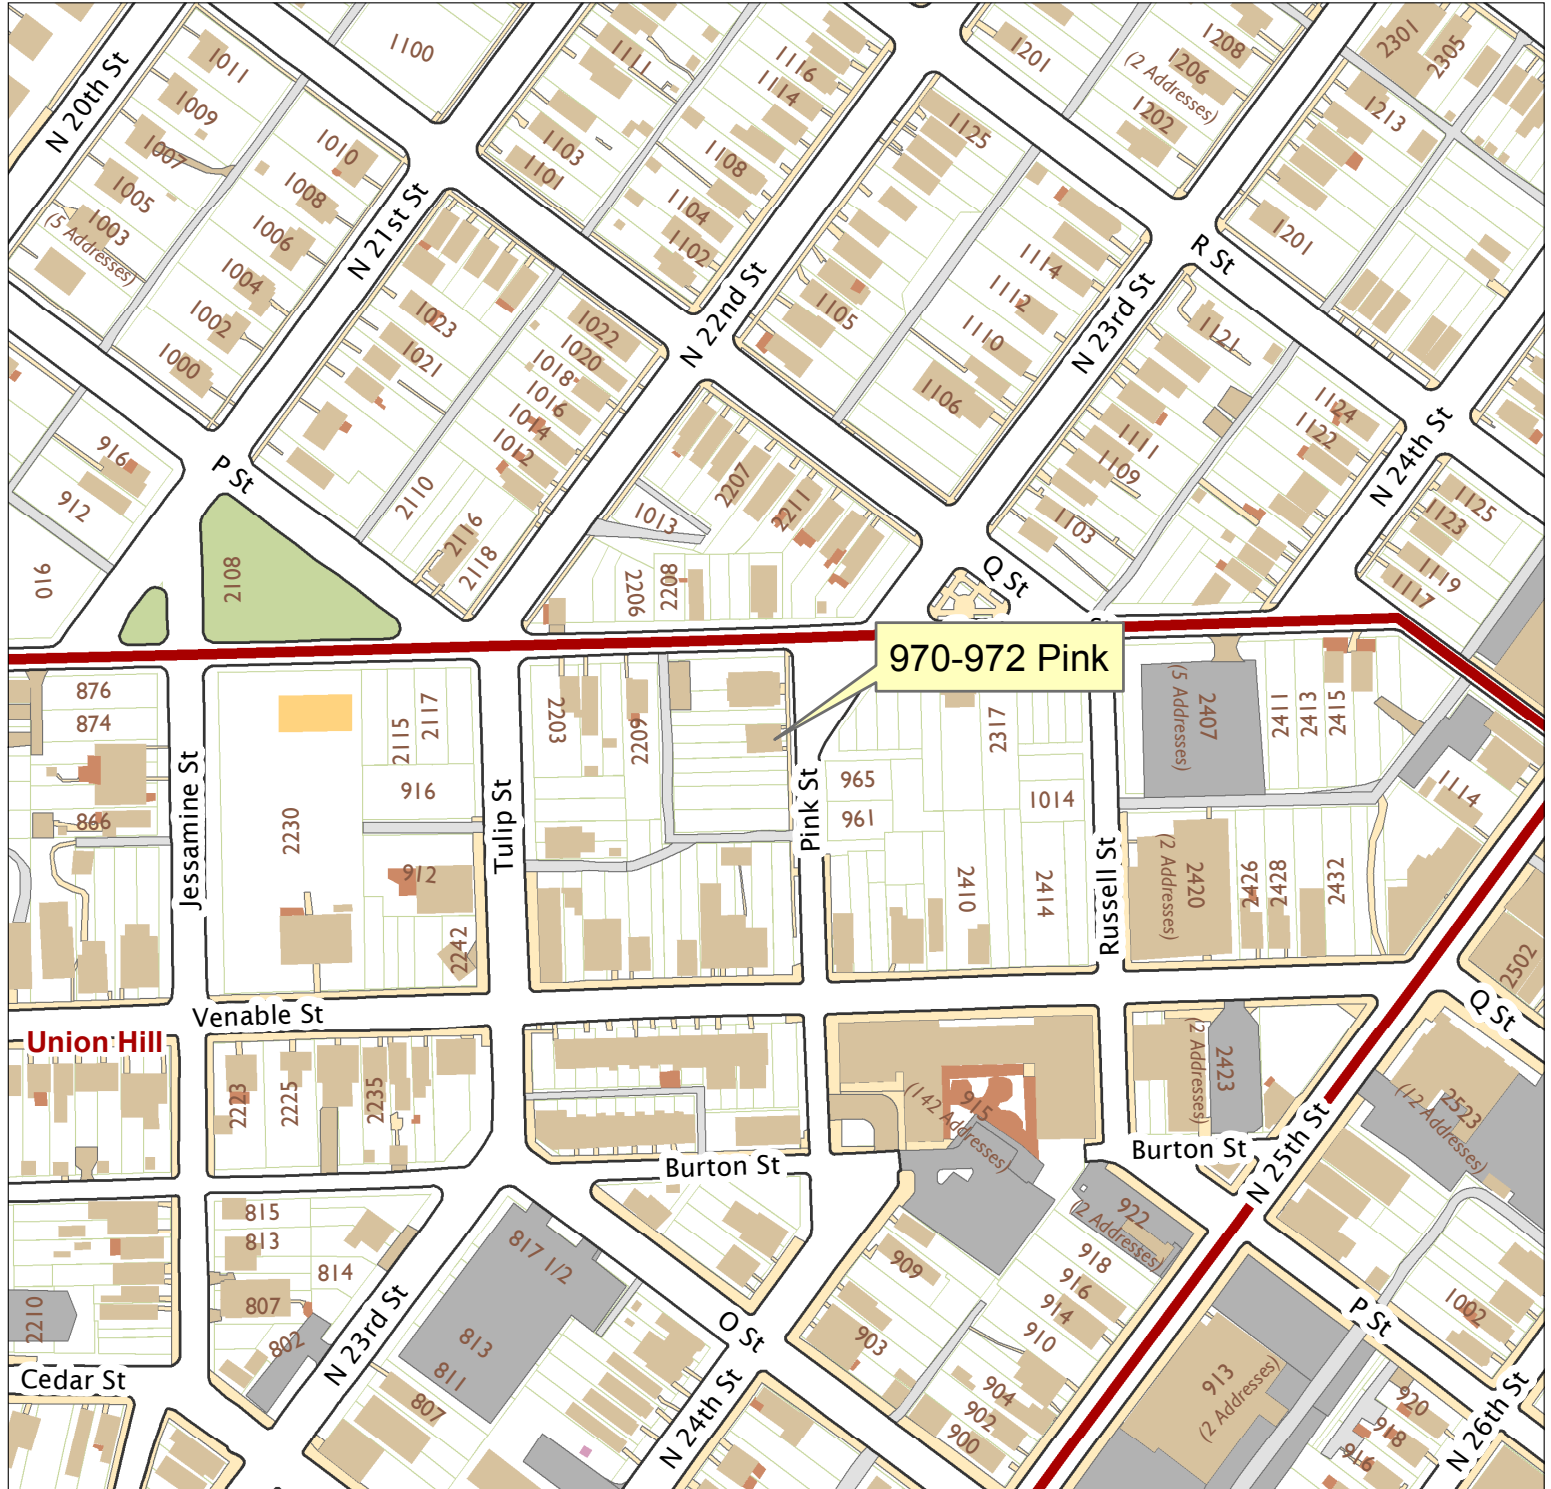

970-972 Pink Street

City of Richmond, VA

Geographic Information Systems

970-972 Pink

Map printed by palmquwd on 2016.05.10.

Document Path: G:\PDR\Planning & Preservation\CAR\Applications\Base Maps\Base Map.mxd

Disclaimer:
The City of Richmond assumes no liability either for any errors, omissions, or inaccuracies in the information provided regardless of the cause of such or for any decision made, action taken, or action not taken by the user in reliance upon any maps or information provided herein.

Location Reference