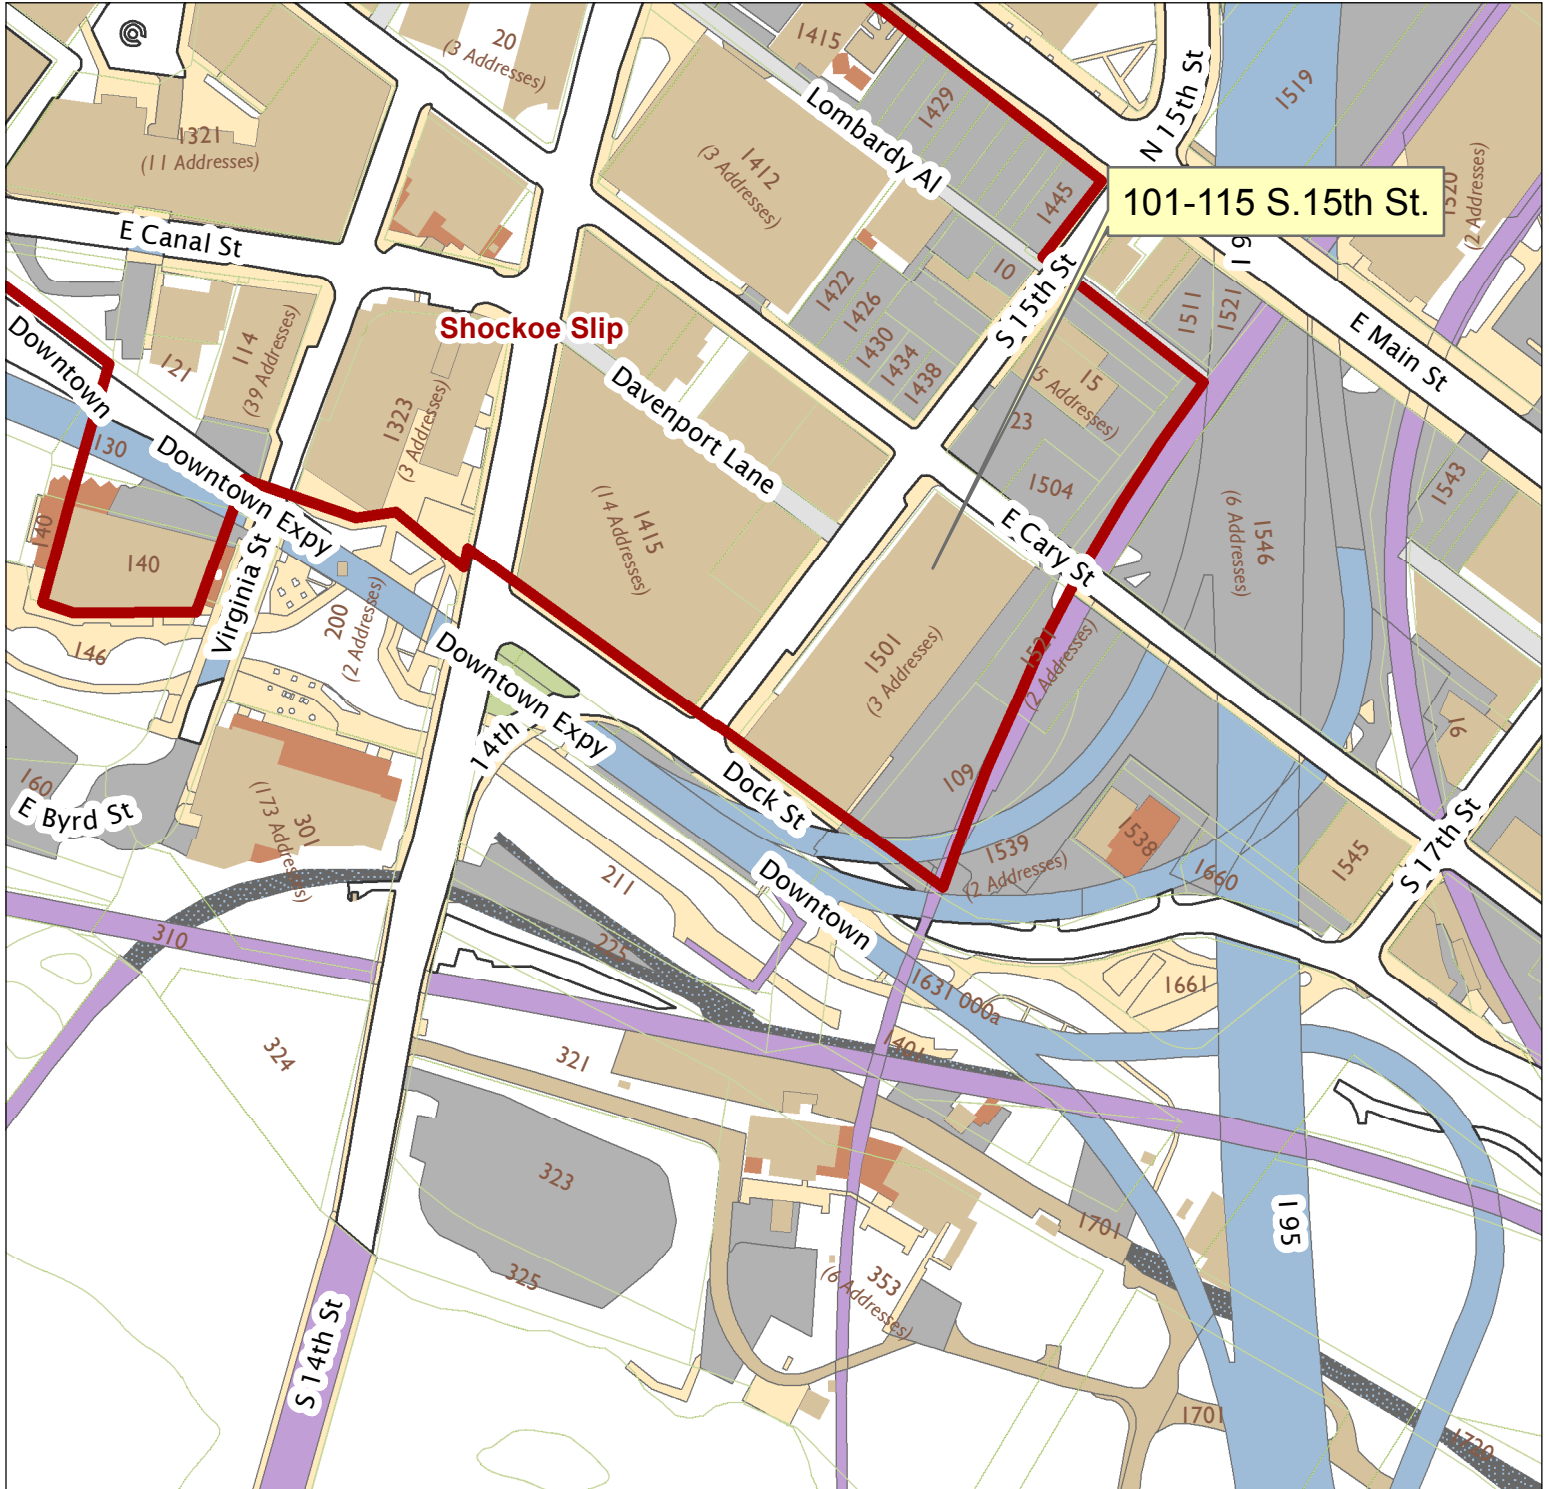

# 101-115 South 15th Street

City of Richmond, VA

Geographic Information Systems

Map printed by jonesl2 on 2019.01.30.

Document Path: G:\PDR\Planning & Preservation\CAR\Meetings\00 Current Meeting\Base Maps\Tools\Base Map.mxd

Disclaimer:  
The City of Richmond assumes no liability either for any errors, omissions, or inaccuracies in the information provided regardless of the cause of such or for any decision made, action taken, or action not taken by the user in reliance upon any maps or information provided herein.