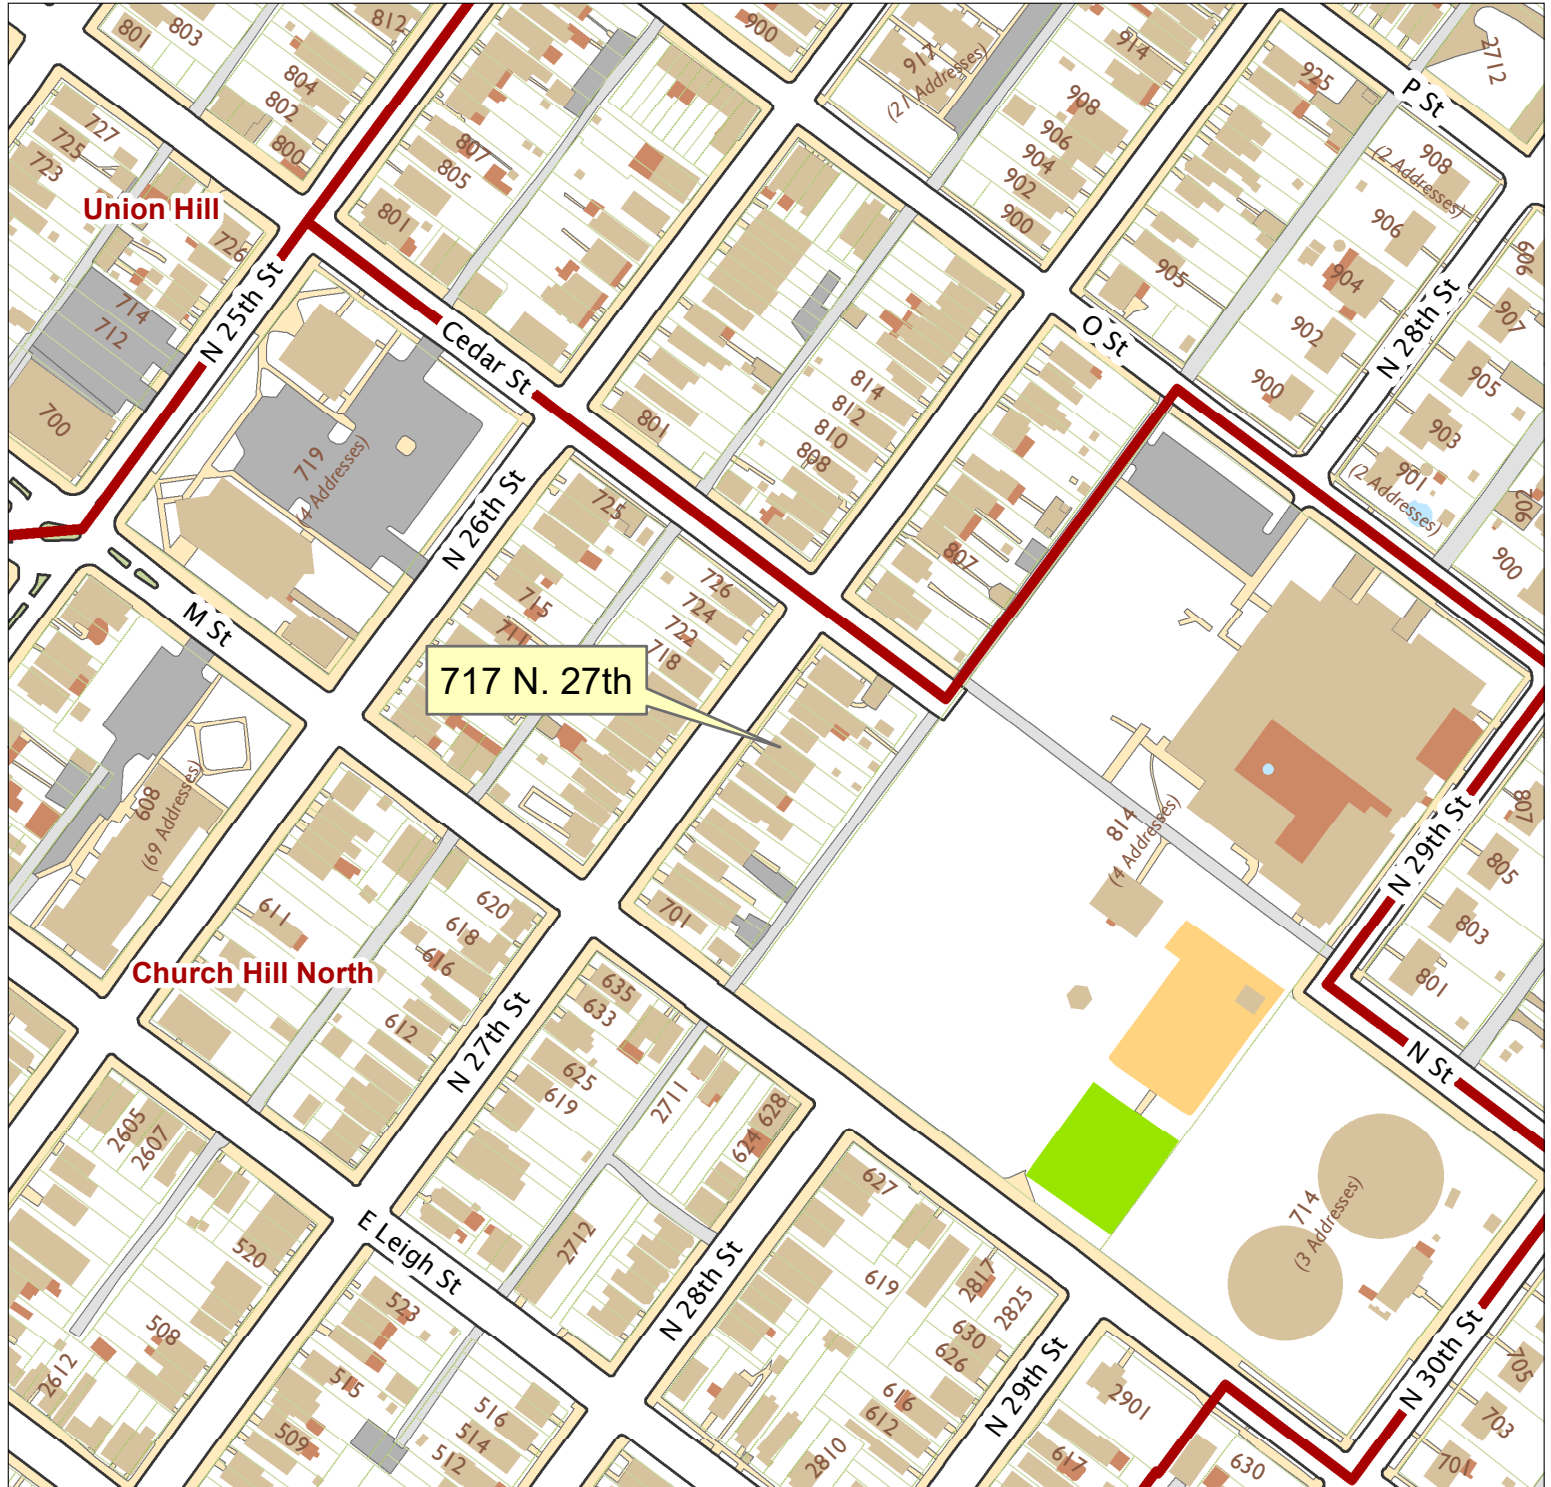

717 N. 27th Street

City of Richmond, VA

Geographic Information Systems

1 inch = 200 feet

Map printed by jeffricr on 2018.05.09.

Document Path: \\Dit-file02-pv\commdev\S\PDR\Planning & Preservation\CAR\Applications\Base Maps\Base Map.mxd

Disclaimer:

The City of Richmond assumes no liability either for any errors, omissions, or inaccuracies in the information provided regardless of the cause of such or for any decision made, action taken, or action not taken by the user in reliance upon any maps or information provided herein.

Location Reference