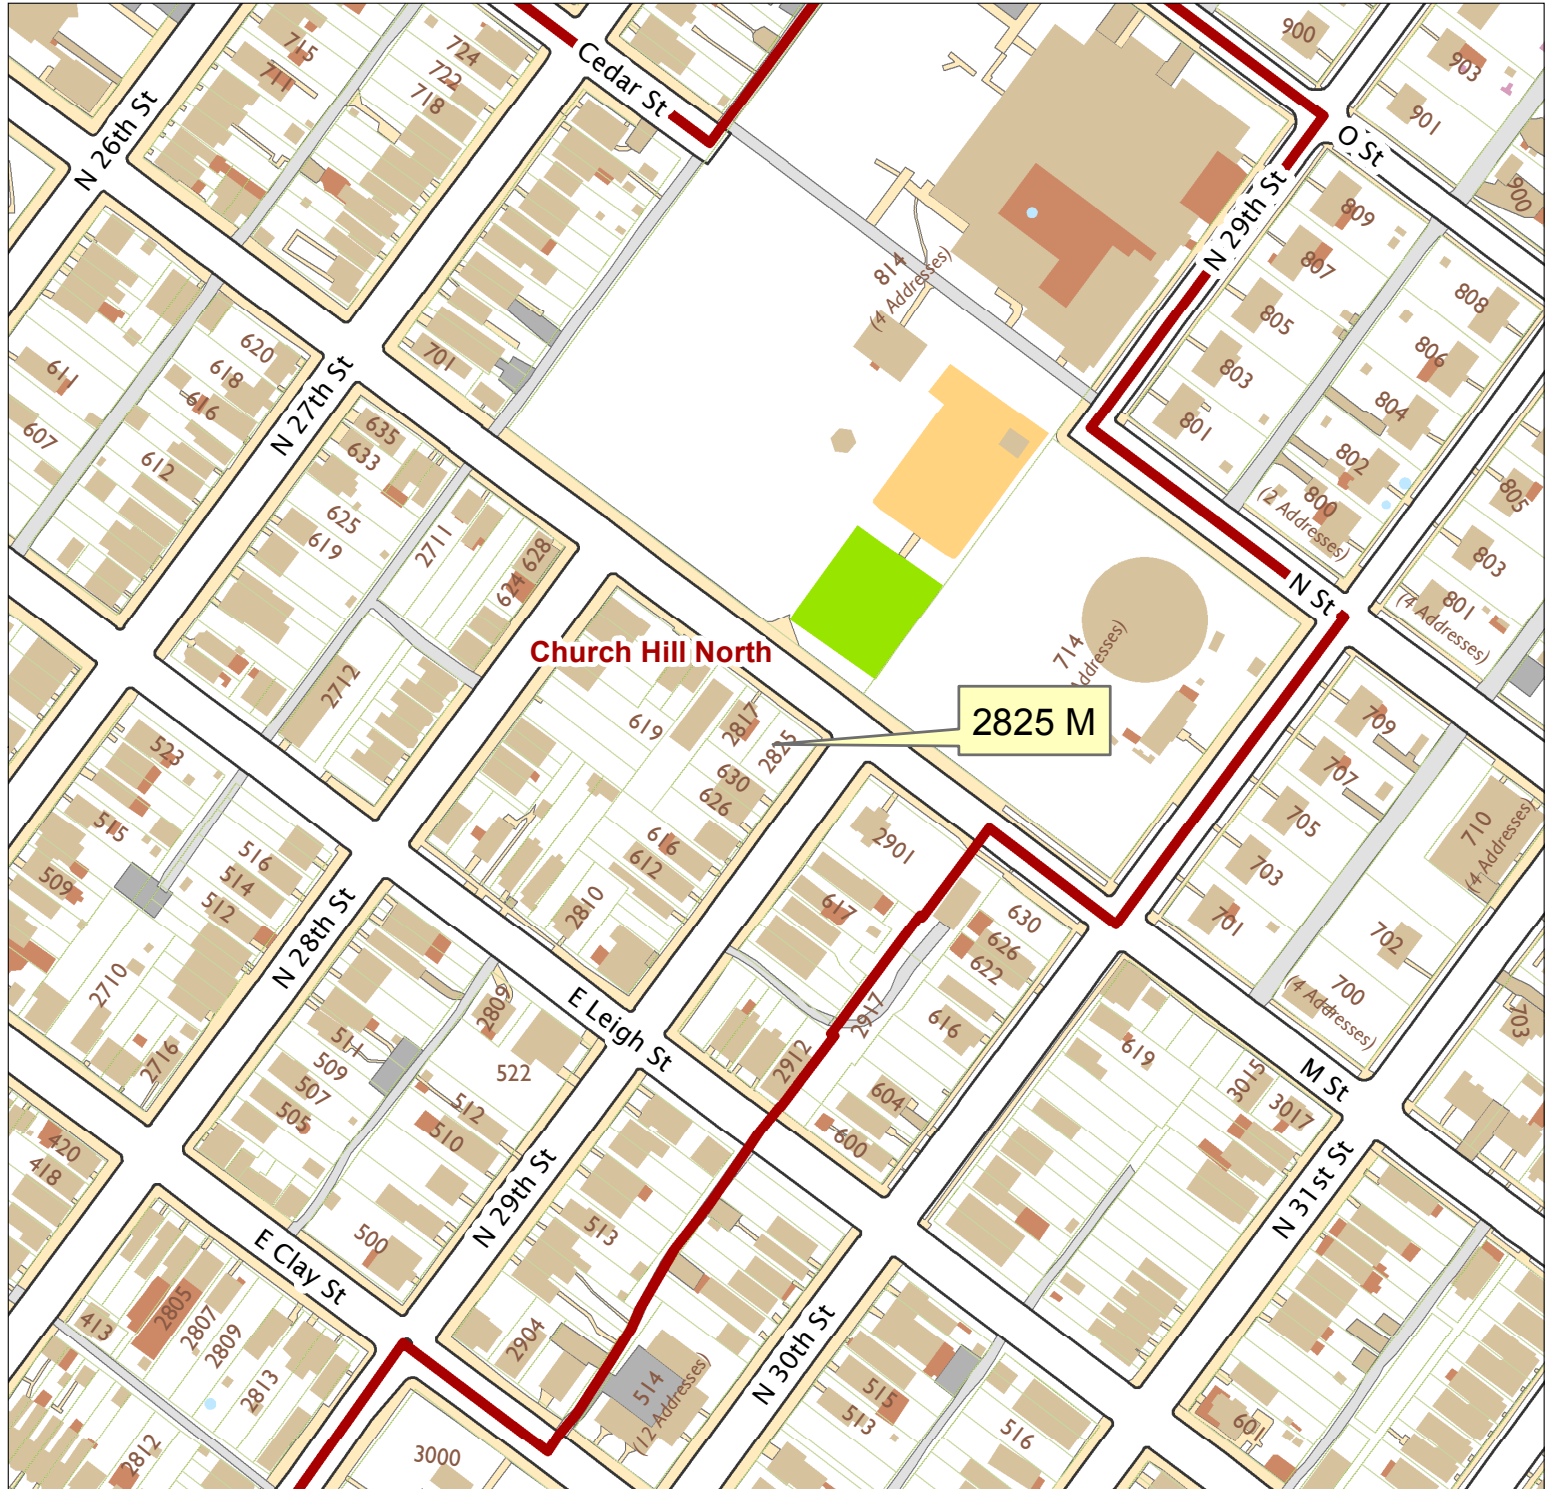

2825 M Street

City of Richmond, VA

Geographic Information Systems

1 inch = 200 feet

Map printed by jeffricr on 2017.12.01.

Document Path: \\Dit-file02-pv\commdev\S\PDR\Planning & Preservation\CAR\Applications\Base Maps\Base Map.mxd

Disclaimer:

The City of Richmond assumes no liability either for any errors, omissions, or inaccuracies in the information provided regardless of the cause of such or for any decision made, action taken, or action not taken by the user in reliance upon any maps or information provided herein.

Location Reference