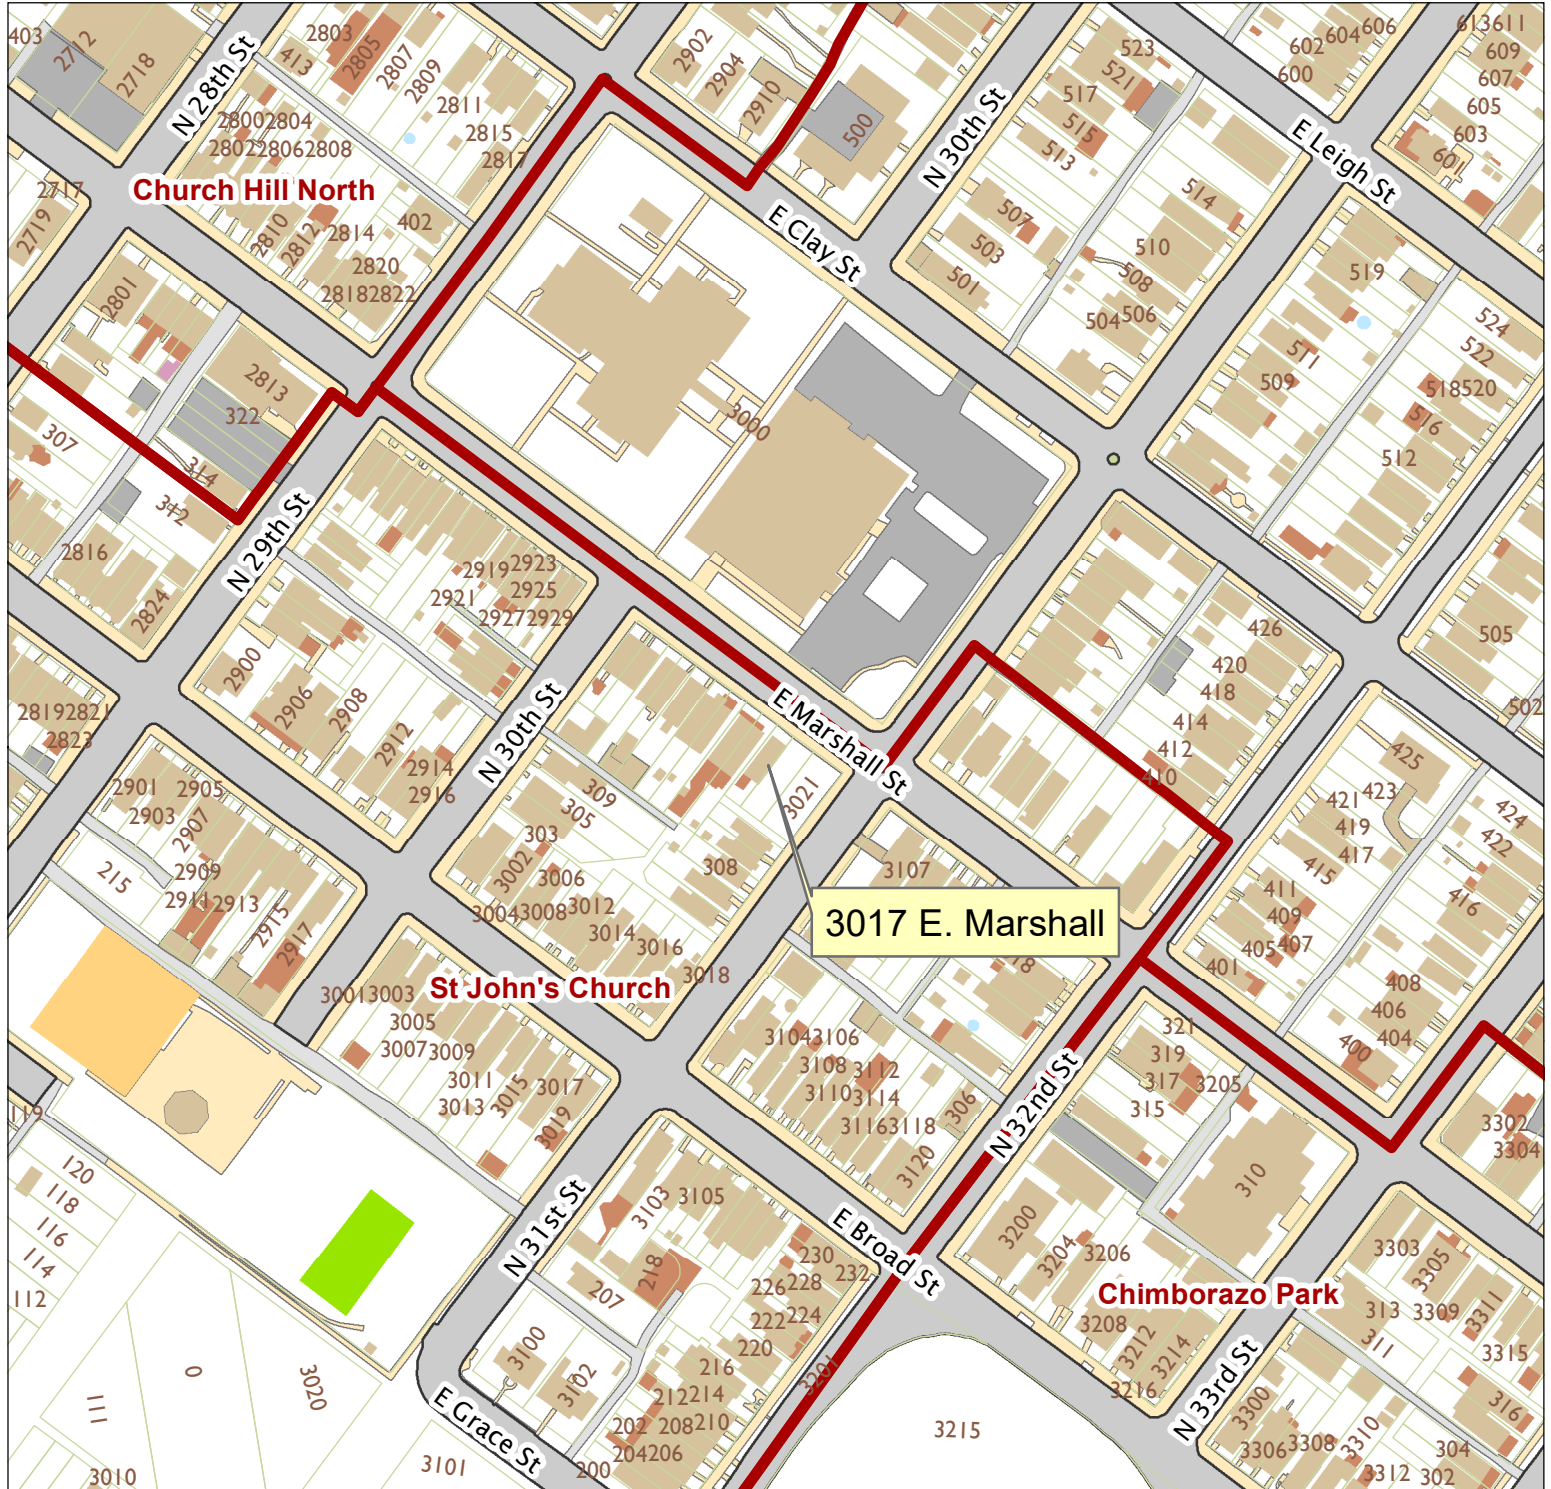

3017 E. Marshall Street

City of Richmond, VA

Geographic Information Systems

1 inch = 200 feet

Map printed by jonesl2 on 2019.03.07.

Document Path: G:\PDR\Planning & Preservation\CAR\Meetings\00 Current Meeting\Base Maps\Tools\Base Map.mxd

Disclaimer:

The City of Richmond assumes no liability either for any errors, omissions, or inaccuracies in the information provided regardless of the cause of such or for any decision made, action taken, or action not taken by the user in reliance upon any maps or information provided herein.

Location Reference