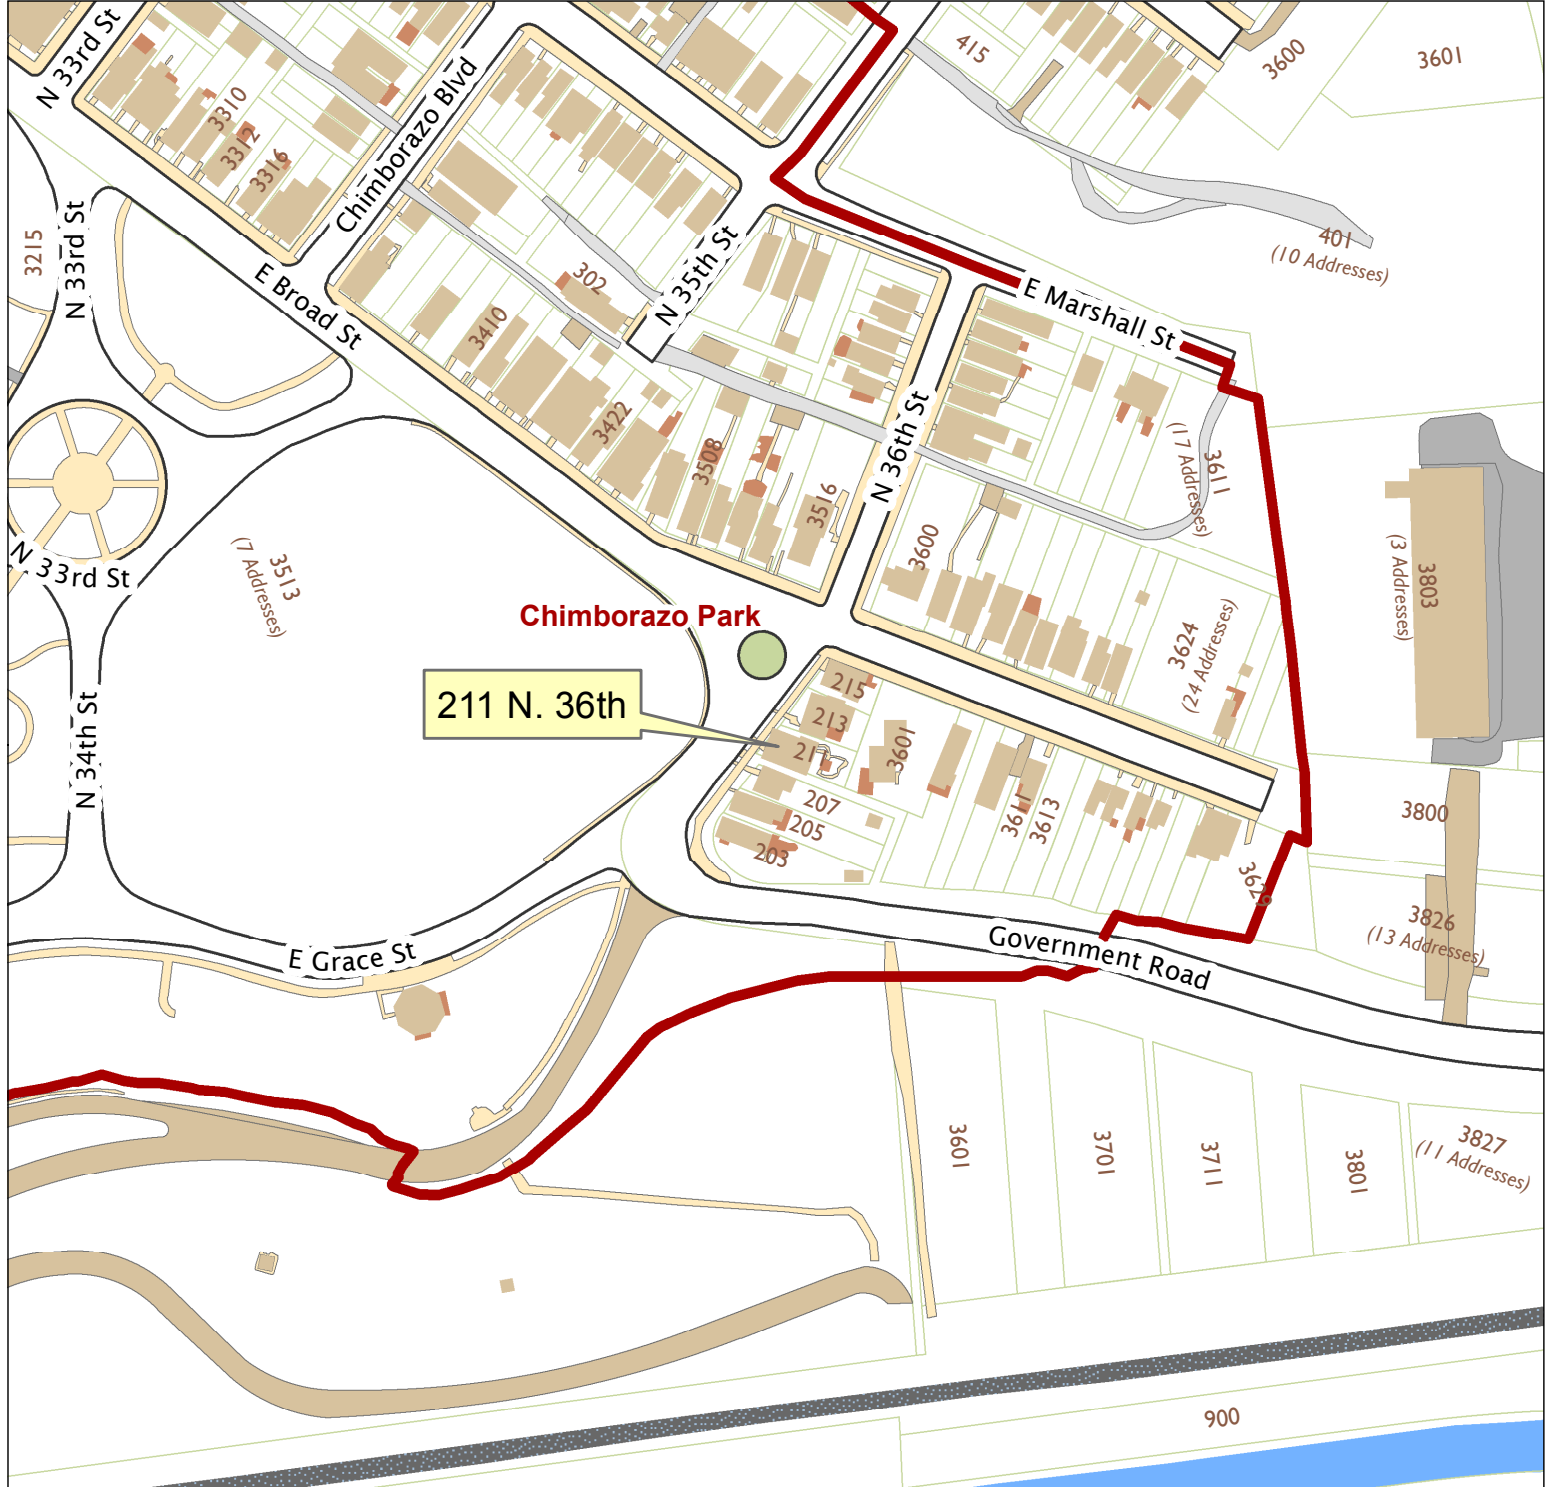

211 N. 36th Street

City of Richmond, VA

Geographic Information Systems

1 inch = 200 feet

Map printed by palmquwd on 2015.08.10.

Document Path: G:\PDR\Planning & Preservation\CAR\Applications\Base Maps\Base Map.mxd

Disclaimer:

The City of Richmond assumes no liability either for any errors, omissions, or inaccuracies in the information provided regardless of the cause of such or for any decision made, action taken, or action not taken by the user in reliance upon any maps or information provided herein.

Location Reference