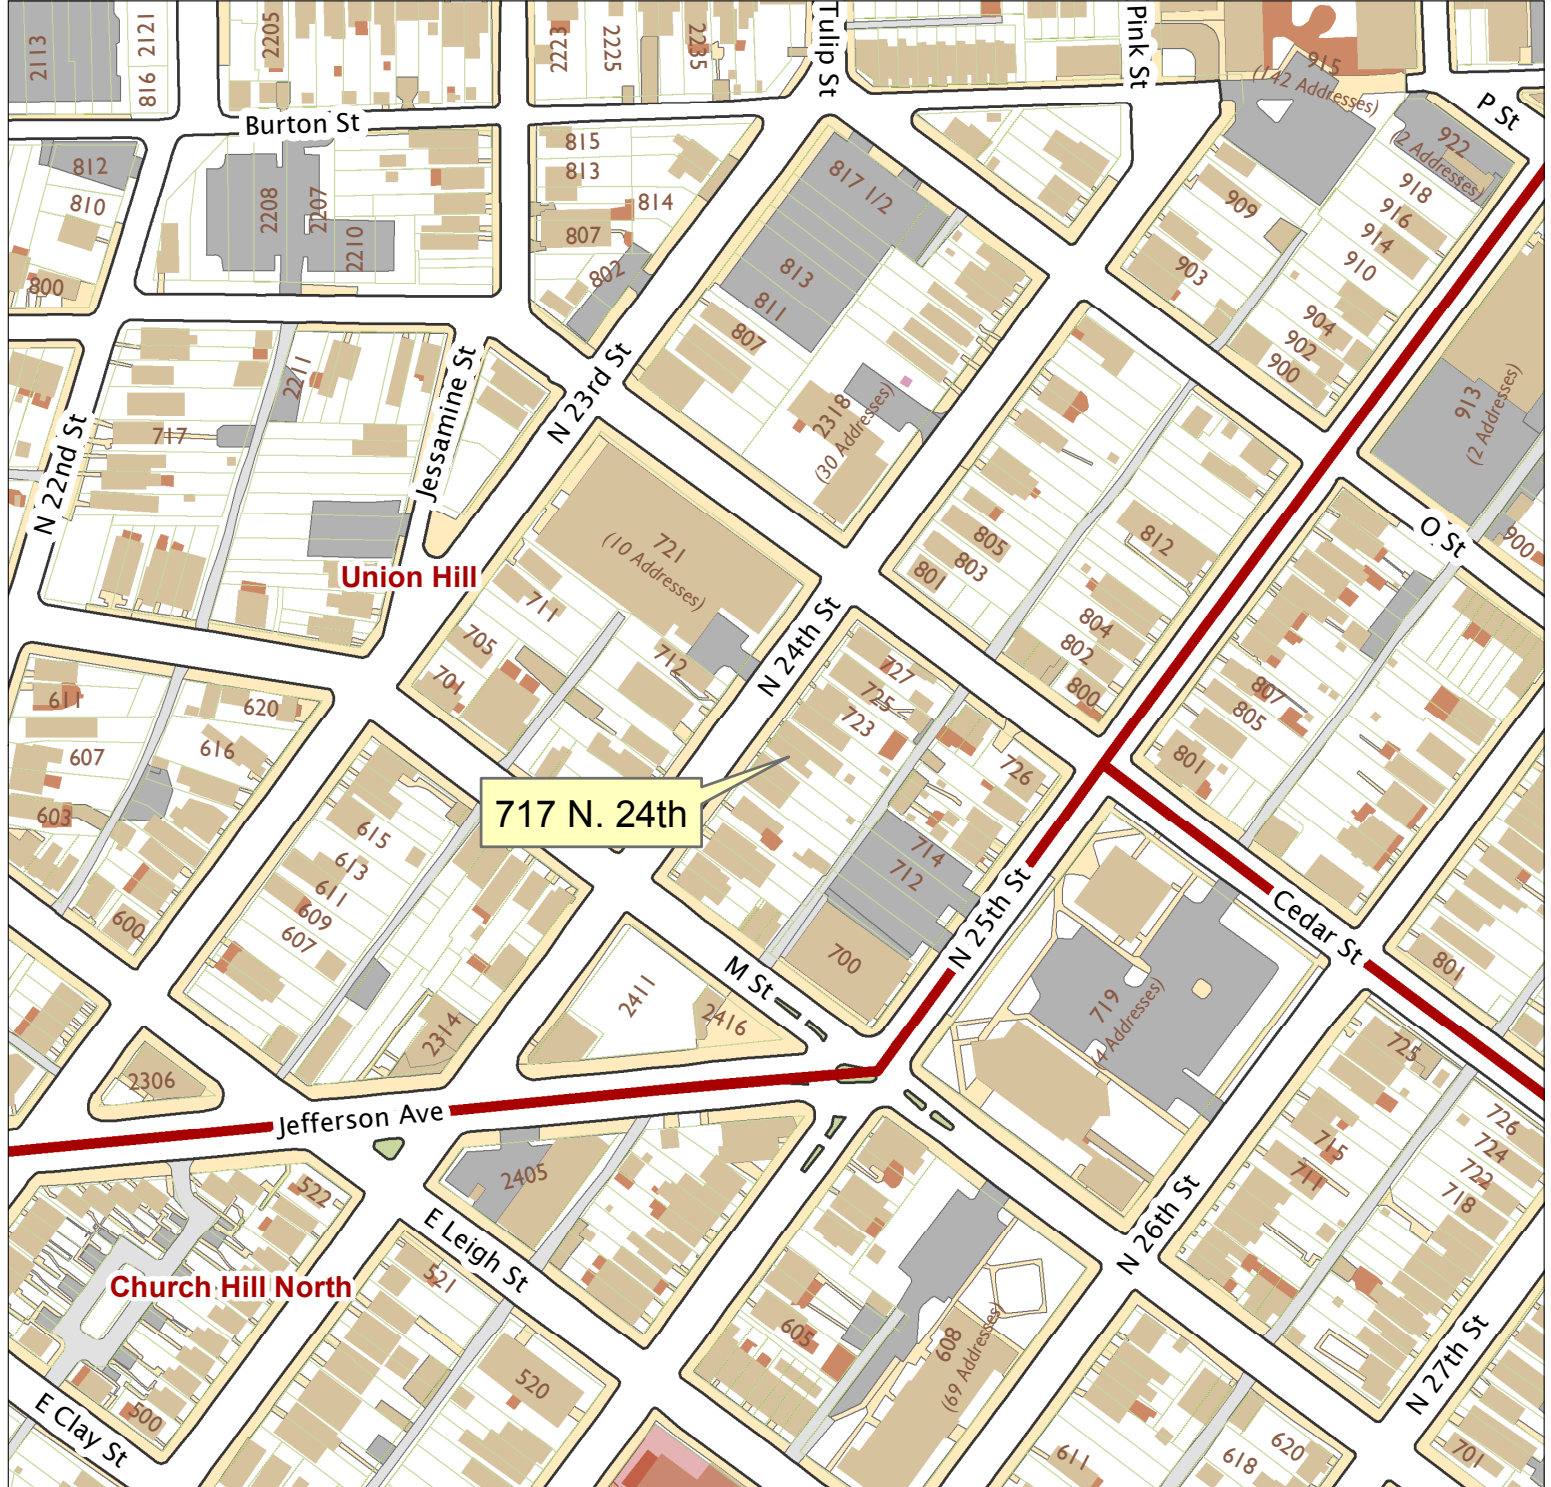

# 717 N. 24th Street

City of Richmond, VA

Geographic Information Systems

717 N. 24th

Union Hill

Church Hill North

1 inch = 200 feet

Map printed by jeffricr on 2017.03.10.

Document Path: \\Dit-file02-pv\commdev\S\PDR\Planning & Preservation\CAR\Applications\Base Maps\Base Map.mxd

Disclaimer:

The City of Richmond assumes no liability either for any errors, omissions, or inaccuracies in the information provided regardless of the cause of such or for any decision made, action taken, or action not taken by the user in reliance upon any maps or information provided herein.

Location Reference