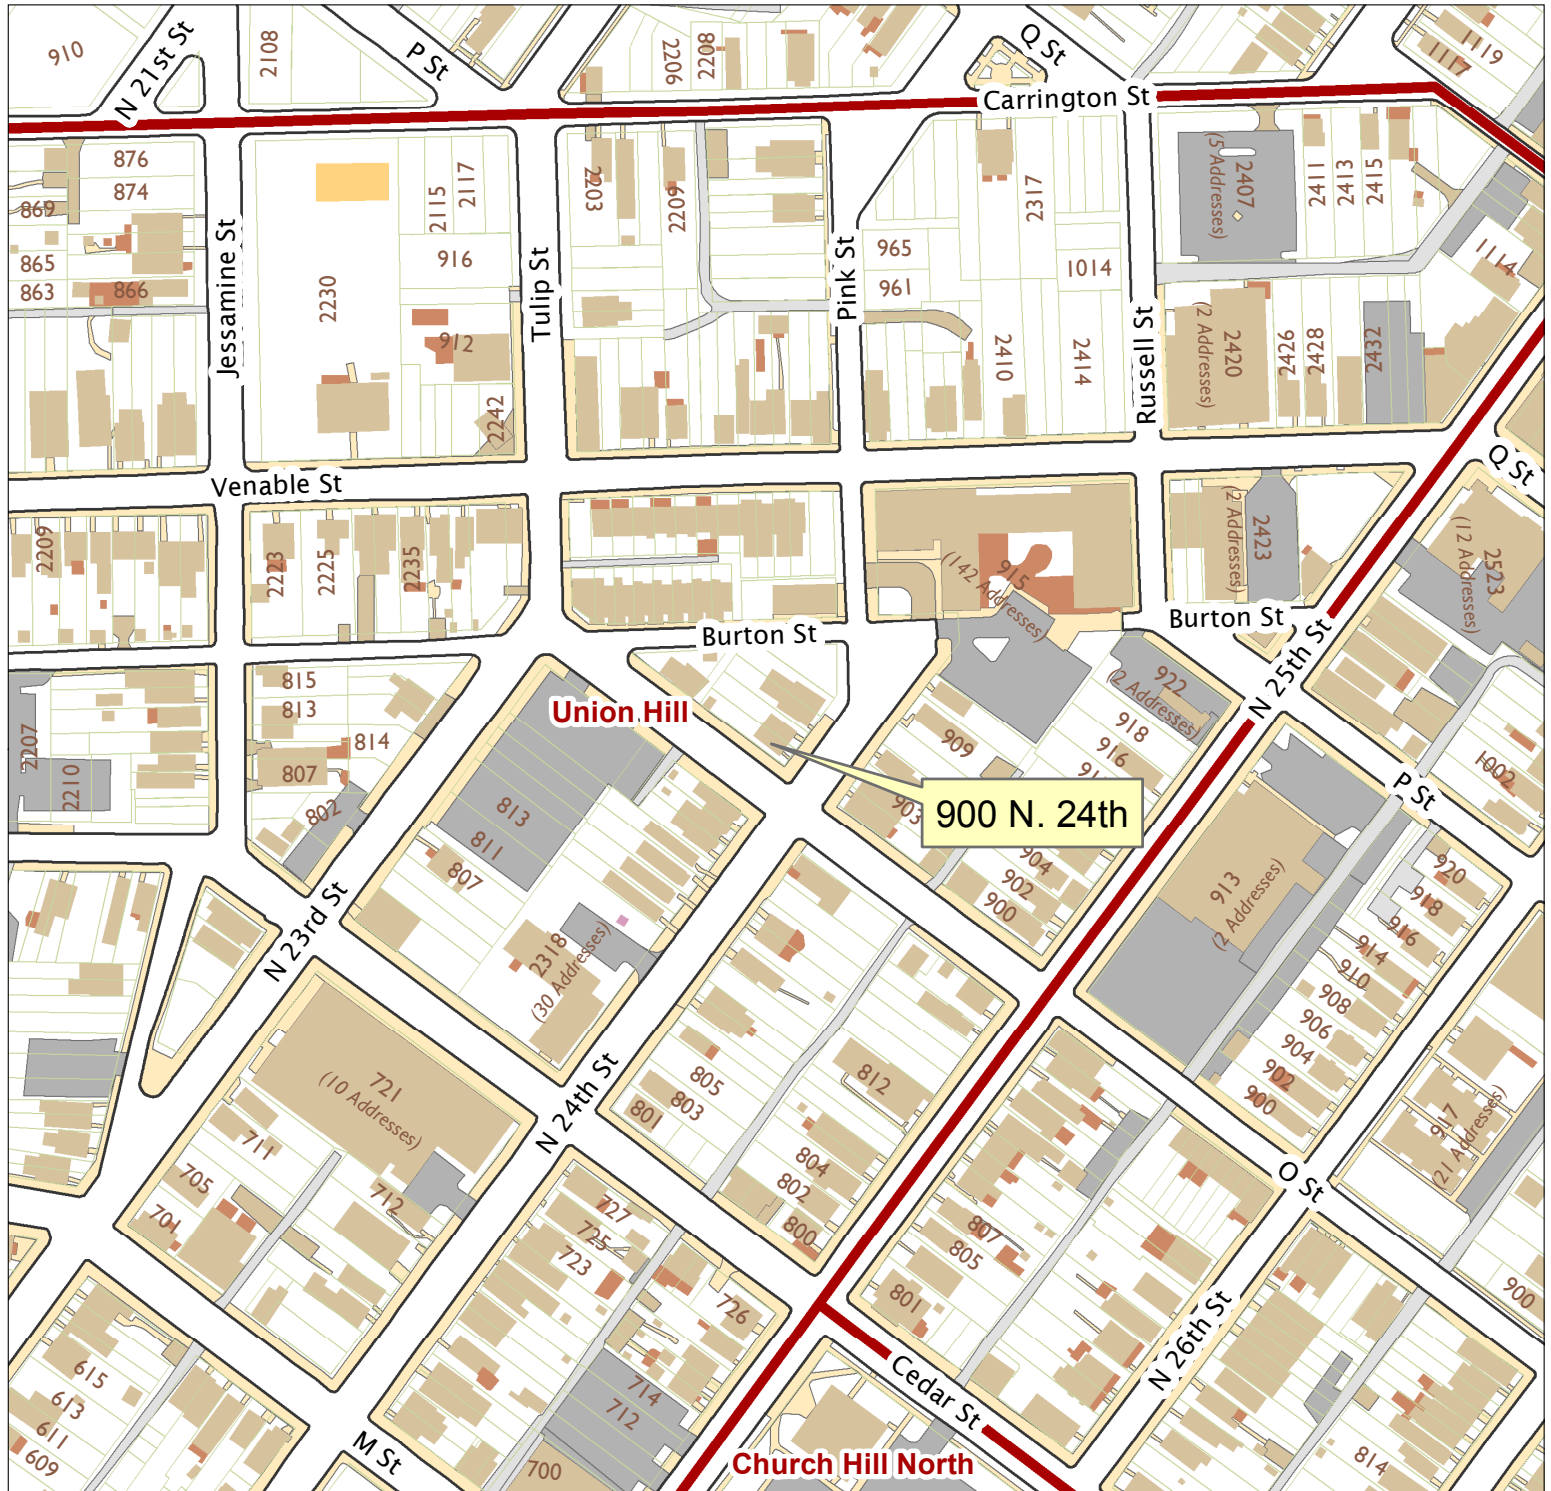

# 900 N. 24th

City of Richmond, VA

Geographic Information Systems

Map printed by jeffricr on 2017.01.17.

Document Path: \\Dit-file02-pv\commdev\S\PDR\Planning & Preservation\CAR\Applications\Base Maps\Base Map.mxd

Disclaimer:  
The City of Richmond assumes no liability either for any errors, omissions, or inaccuracies in the information provided regardless of the cause of such or for any decision made, action taken, or action not taken by the user in reliance upon any maps or information provided herein.