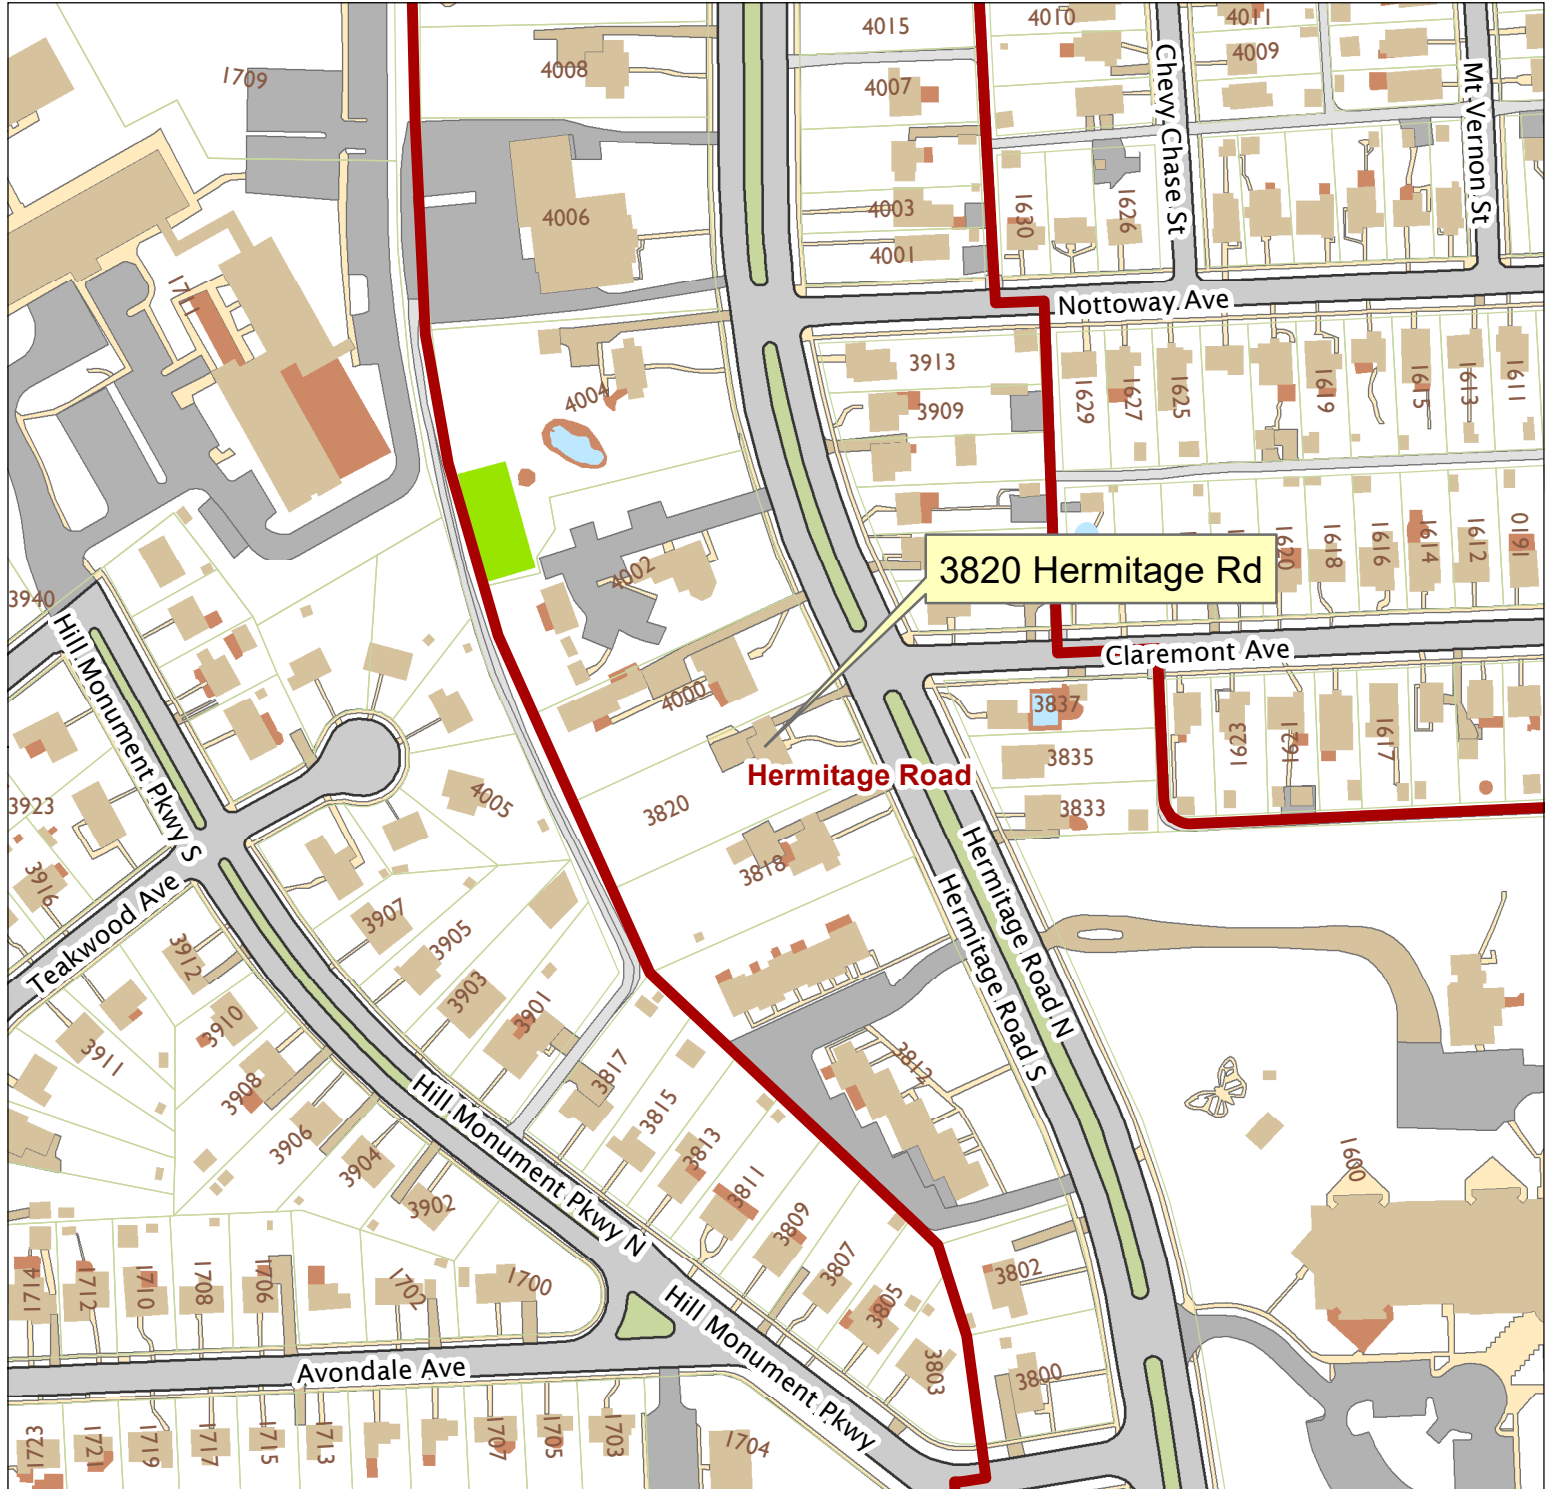

3820 Hermitage Road

City of Richmond, VA

Geographic Information Systems

Map printed by jonesl2 on 2019.03.07.

Document Path: G:\PDR\Planning & Preservation\CAR\Meetings\00 Current Meeting\Base Maps\Tools\Base Map.mxd

Disclaimer:
The City of Richmond assumes no liability either for any errors, omissions, or inaccuracies in the information provided regardless of the cause of such or for any decision made, action taken, or action not taken by the user in reliance upon any maps or information provided herein.