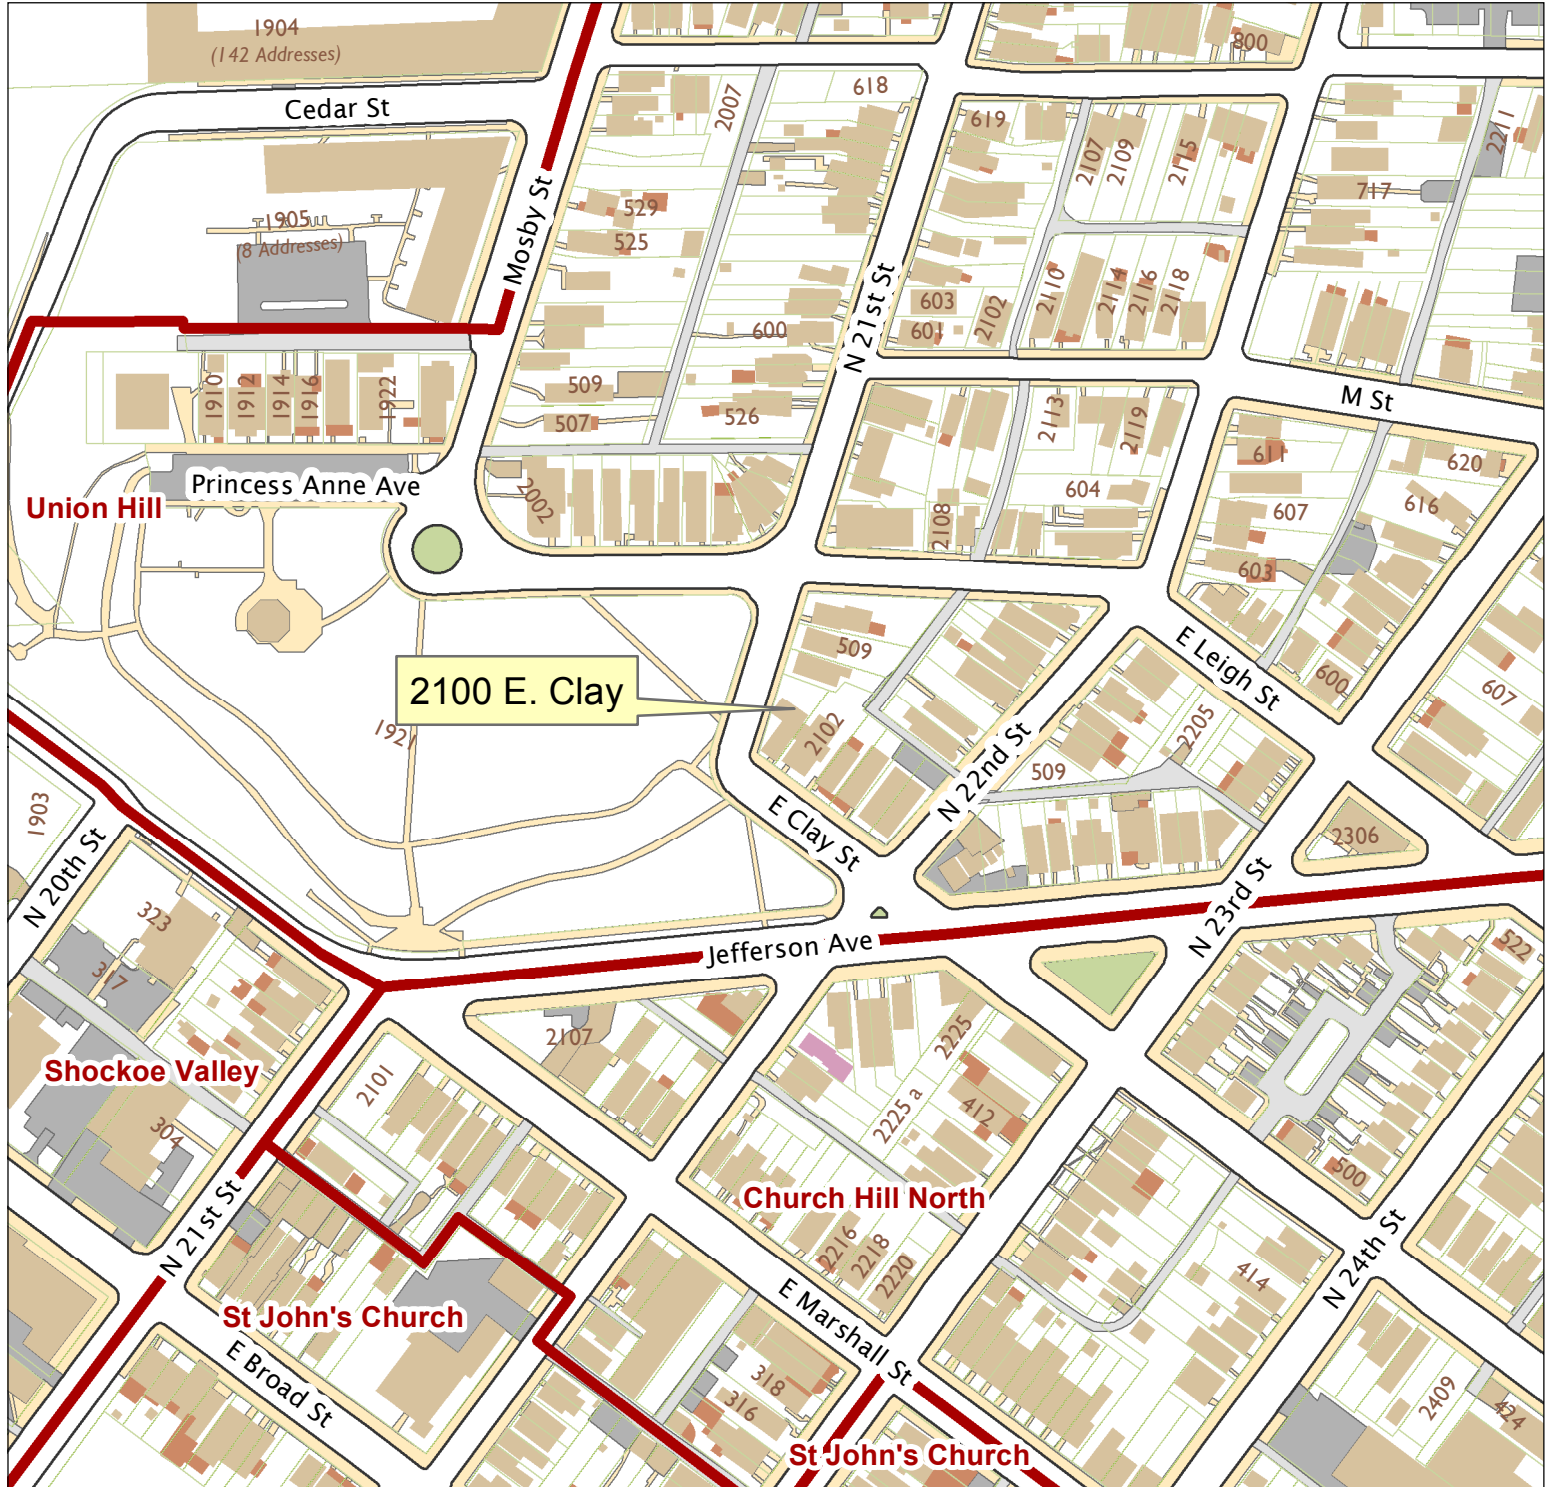

2100 E. Clay Street

City of Richmond, VA

Geographic Information Systems

Map printed by jonescl2 on 2018.11.07.

Document Path: G:\PDR\Planning & Preservation\CAR\Meetings\00 Current Meeting\Base Maps\Tools\Base Map.mxd

Disclaimer:
The City of Richmond assumes no liability either for any errors, omissions, or inaccuracies in the information provided regardless of the cause of such or for any decision made, action taken, or action not taken by the user in reliance upon any maps or information provided herein.