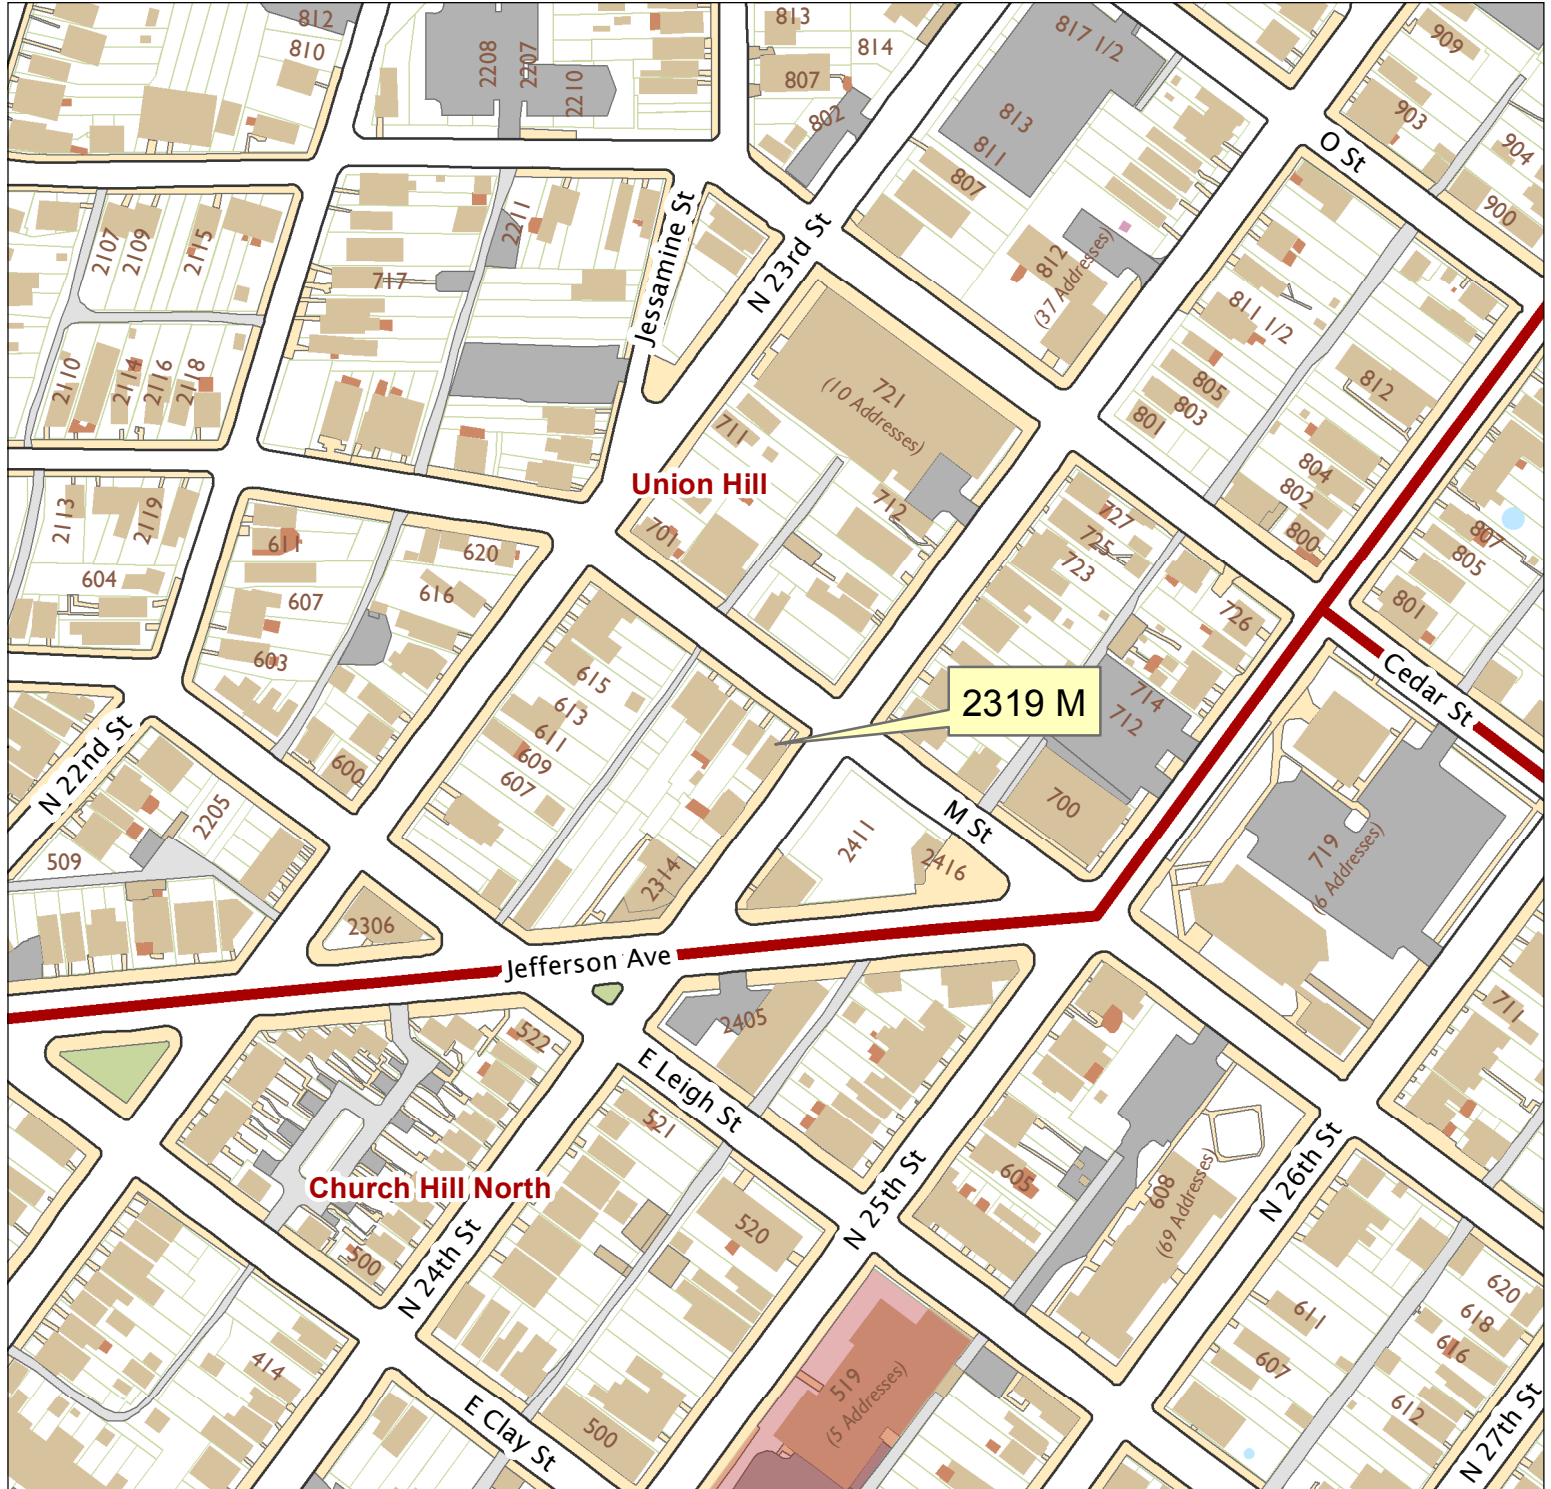

# 2319 M Street

City of Richmond, VA

Geographic Information Systems

1 inch = 200 feet

Map printed by palmquwd on 2016.04.14.

Document Path: G:\PDR\Planning & Preservation\CAR\Applications\Base Maps\Base Map.mxd

**Disclaimer:**

The City of Richmond assumes no liability either for any errors, omissions, or inaccuracies in the information provided regardless of the cause of such or for any decision made, action taken, or action not taken by the user in reliance upon any maps or information provided herein.

Location Reference