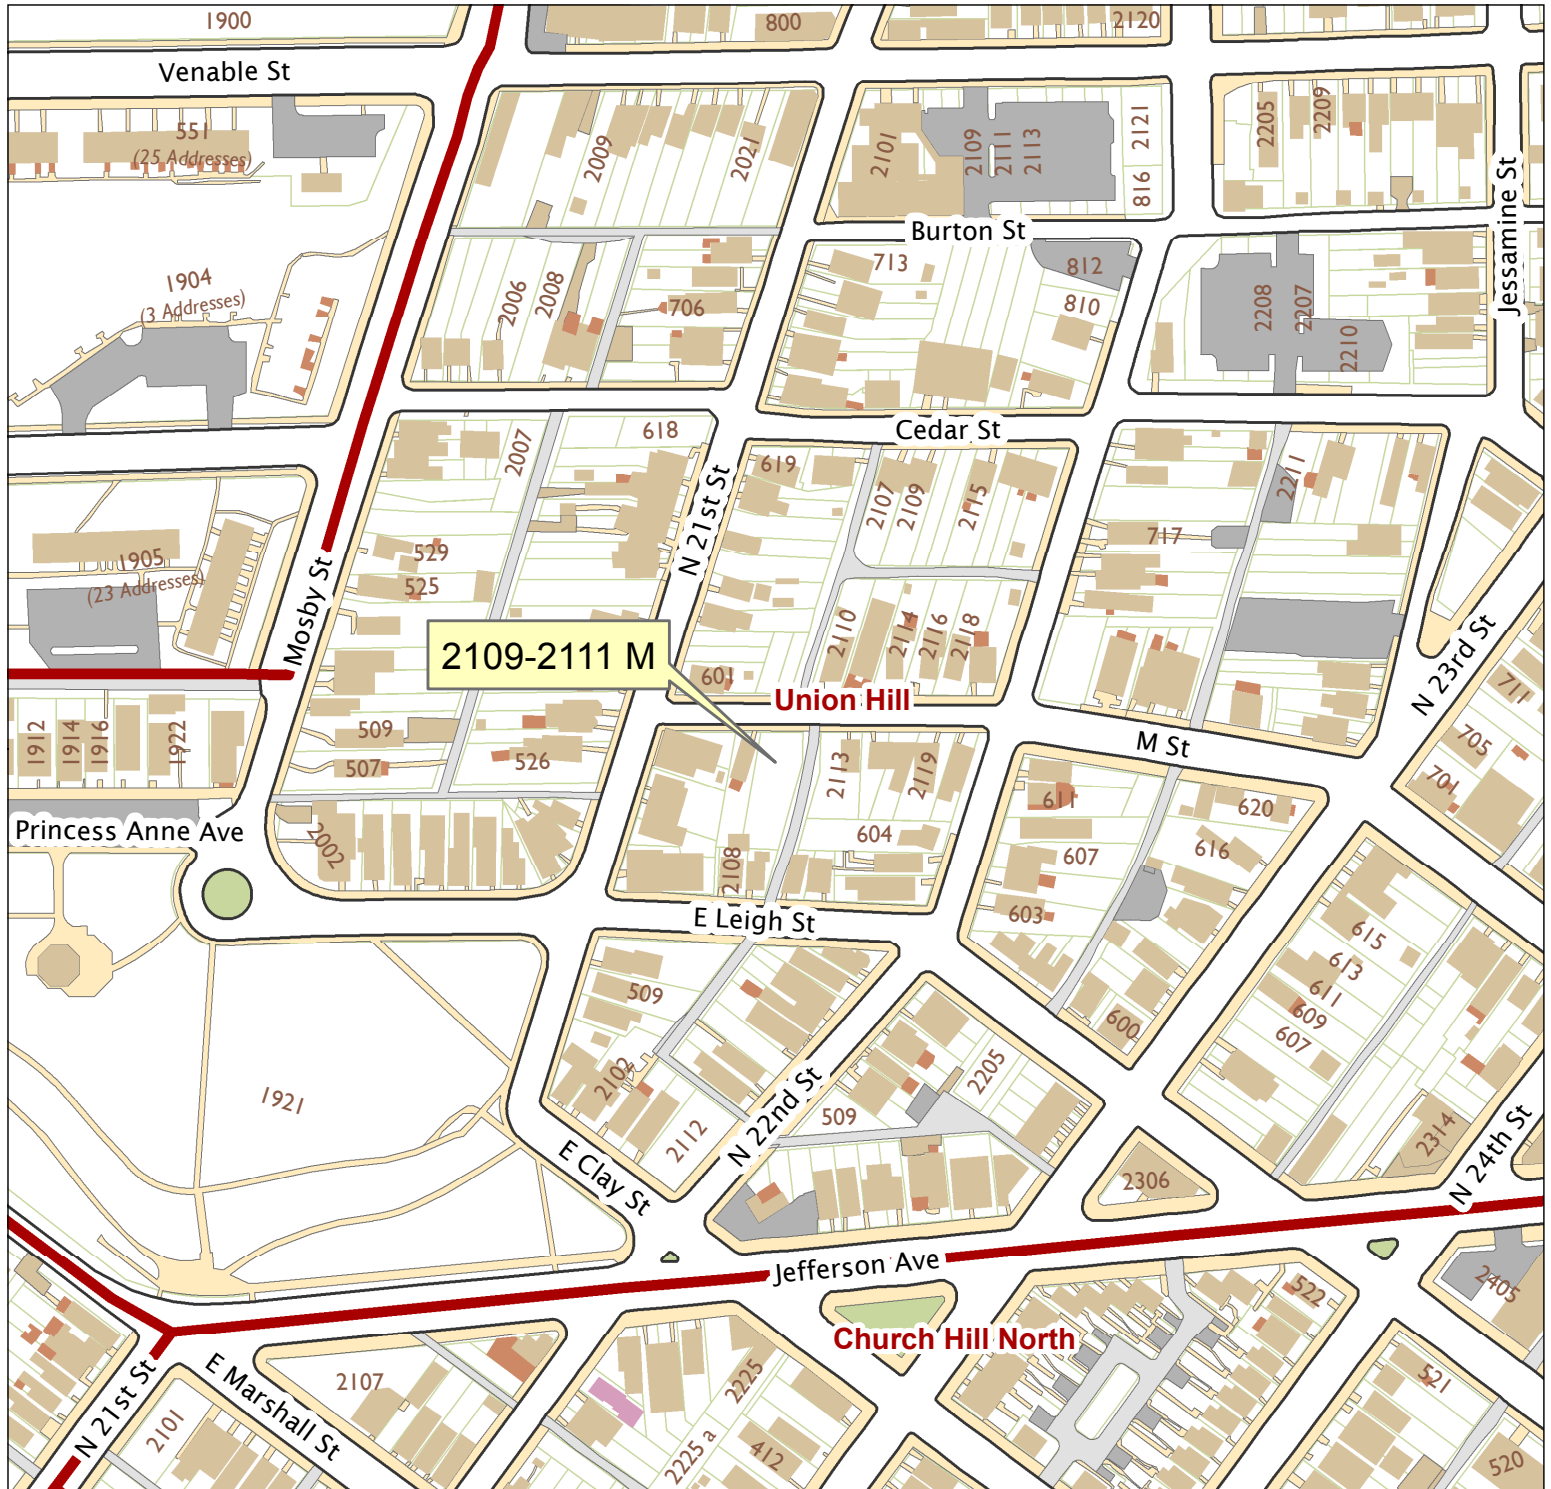

2109-2111 M Street

City of Richmond, VA

Geographic Information Systems

2109-2111 M

Union Hill

Church Hill North

1 inch = 200 feet

Map printed by palmquwd on 2015.04.16.

Document Path: G:\PDR\Planning & Preservation\CAR\Applications\Base Maps\Base Map.mxd

Disclaimer:

The City of Richmond assumes no liability either for any errors, omissions, or inaccuracies in the information provided regardless of the cause of such or for any decision made, action taken, or action not taken by the user in reliance upon any maps or information provided herein.

Location Reference