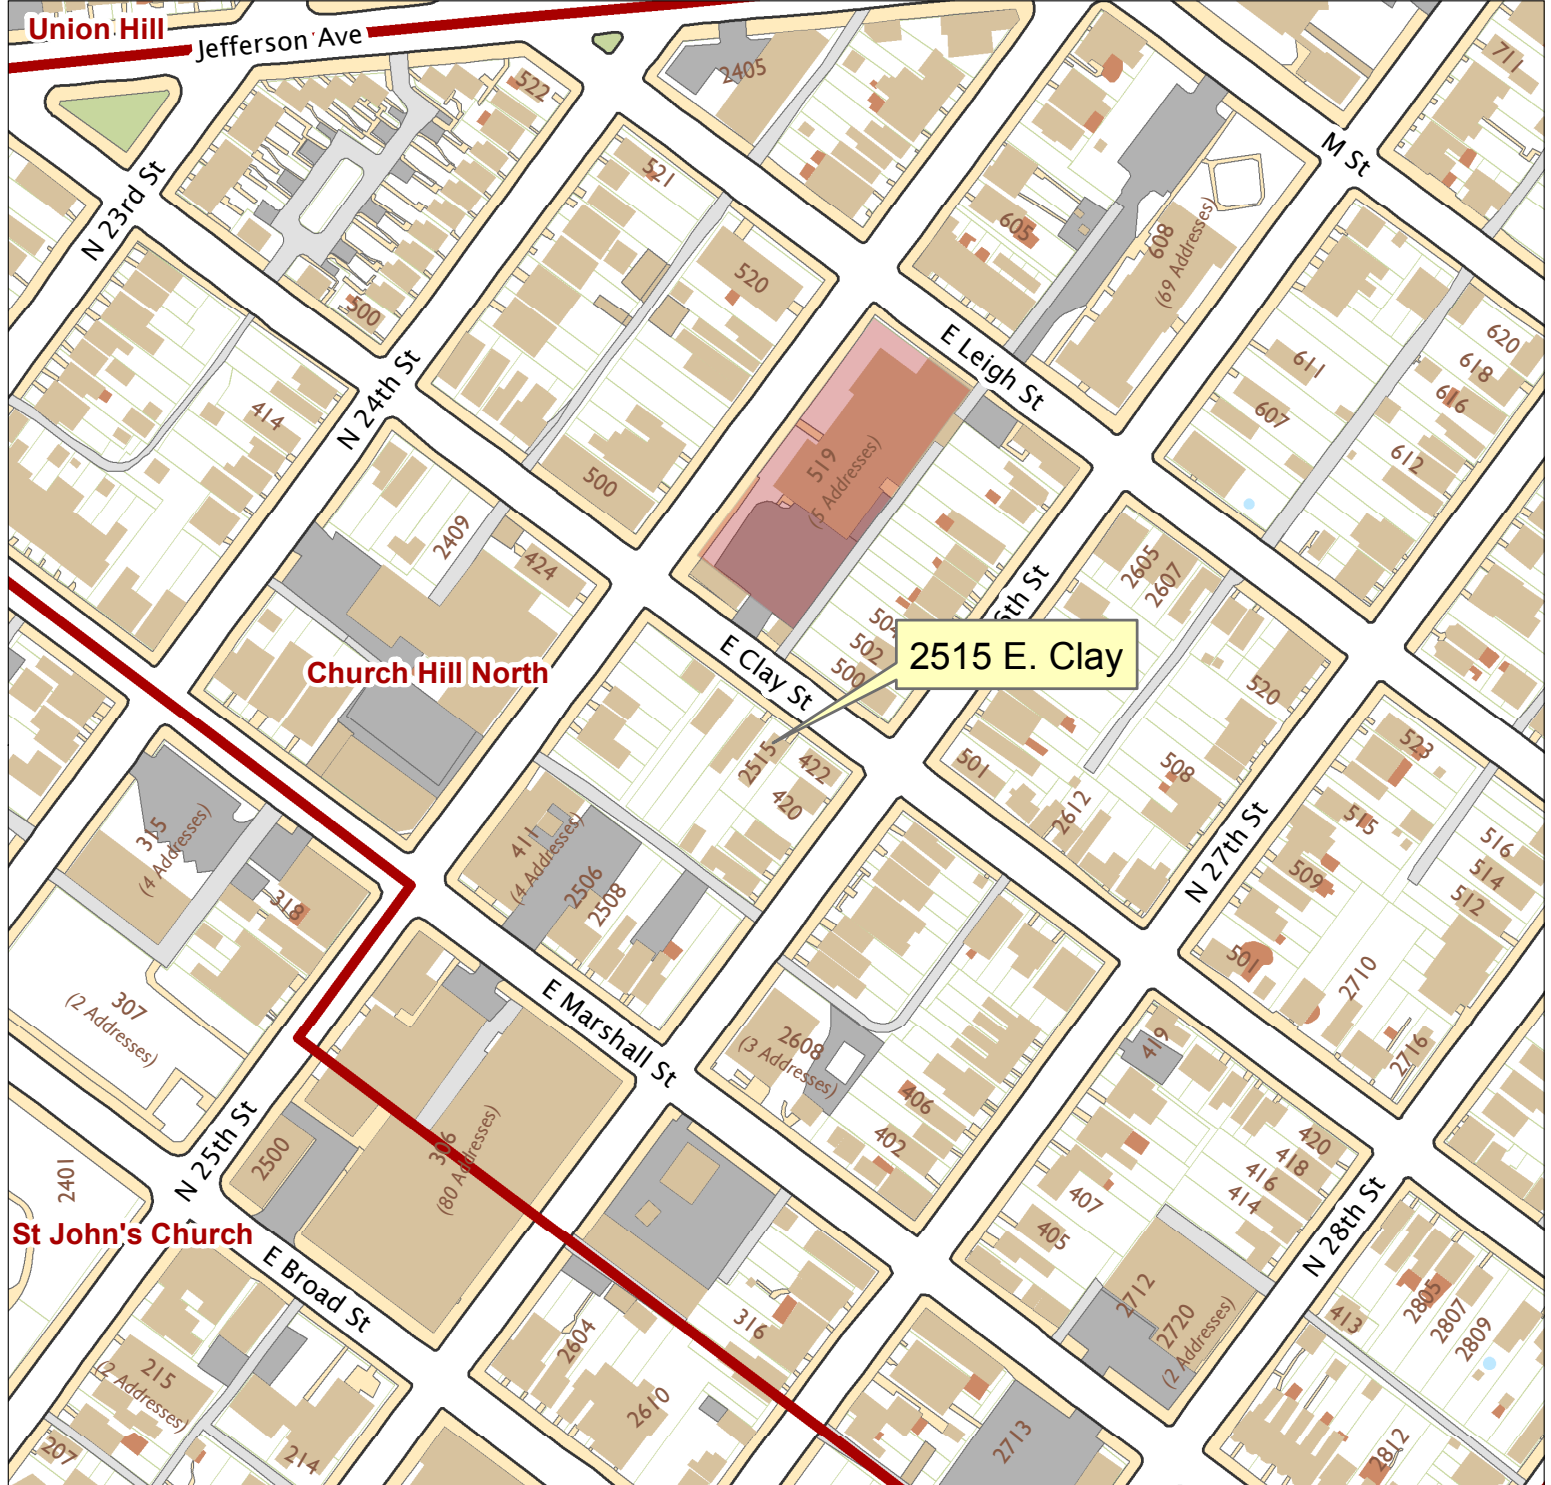

# 2515 E. Clay Street

City of Richmond, VA

Geographic Information Systems

Map printed by palmquwd on 2016.05.10.

Document Path: G:\PDR\Planning & Preservation\CAR\Applications\Base Maps\Base Map.mxd

Disclaimer:  
The City of Richmond assumes no liability either for any errors, omissions, or inaccuracies in the information provided regardless of the cause of such or for any decision made, action taken, or action not taken by the user in reliance upon any maps or information provided herein.

Location Reference