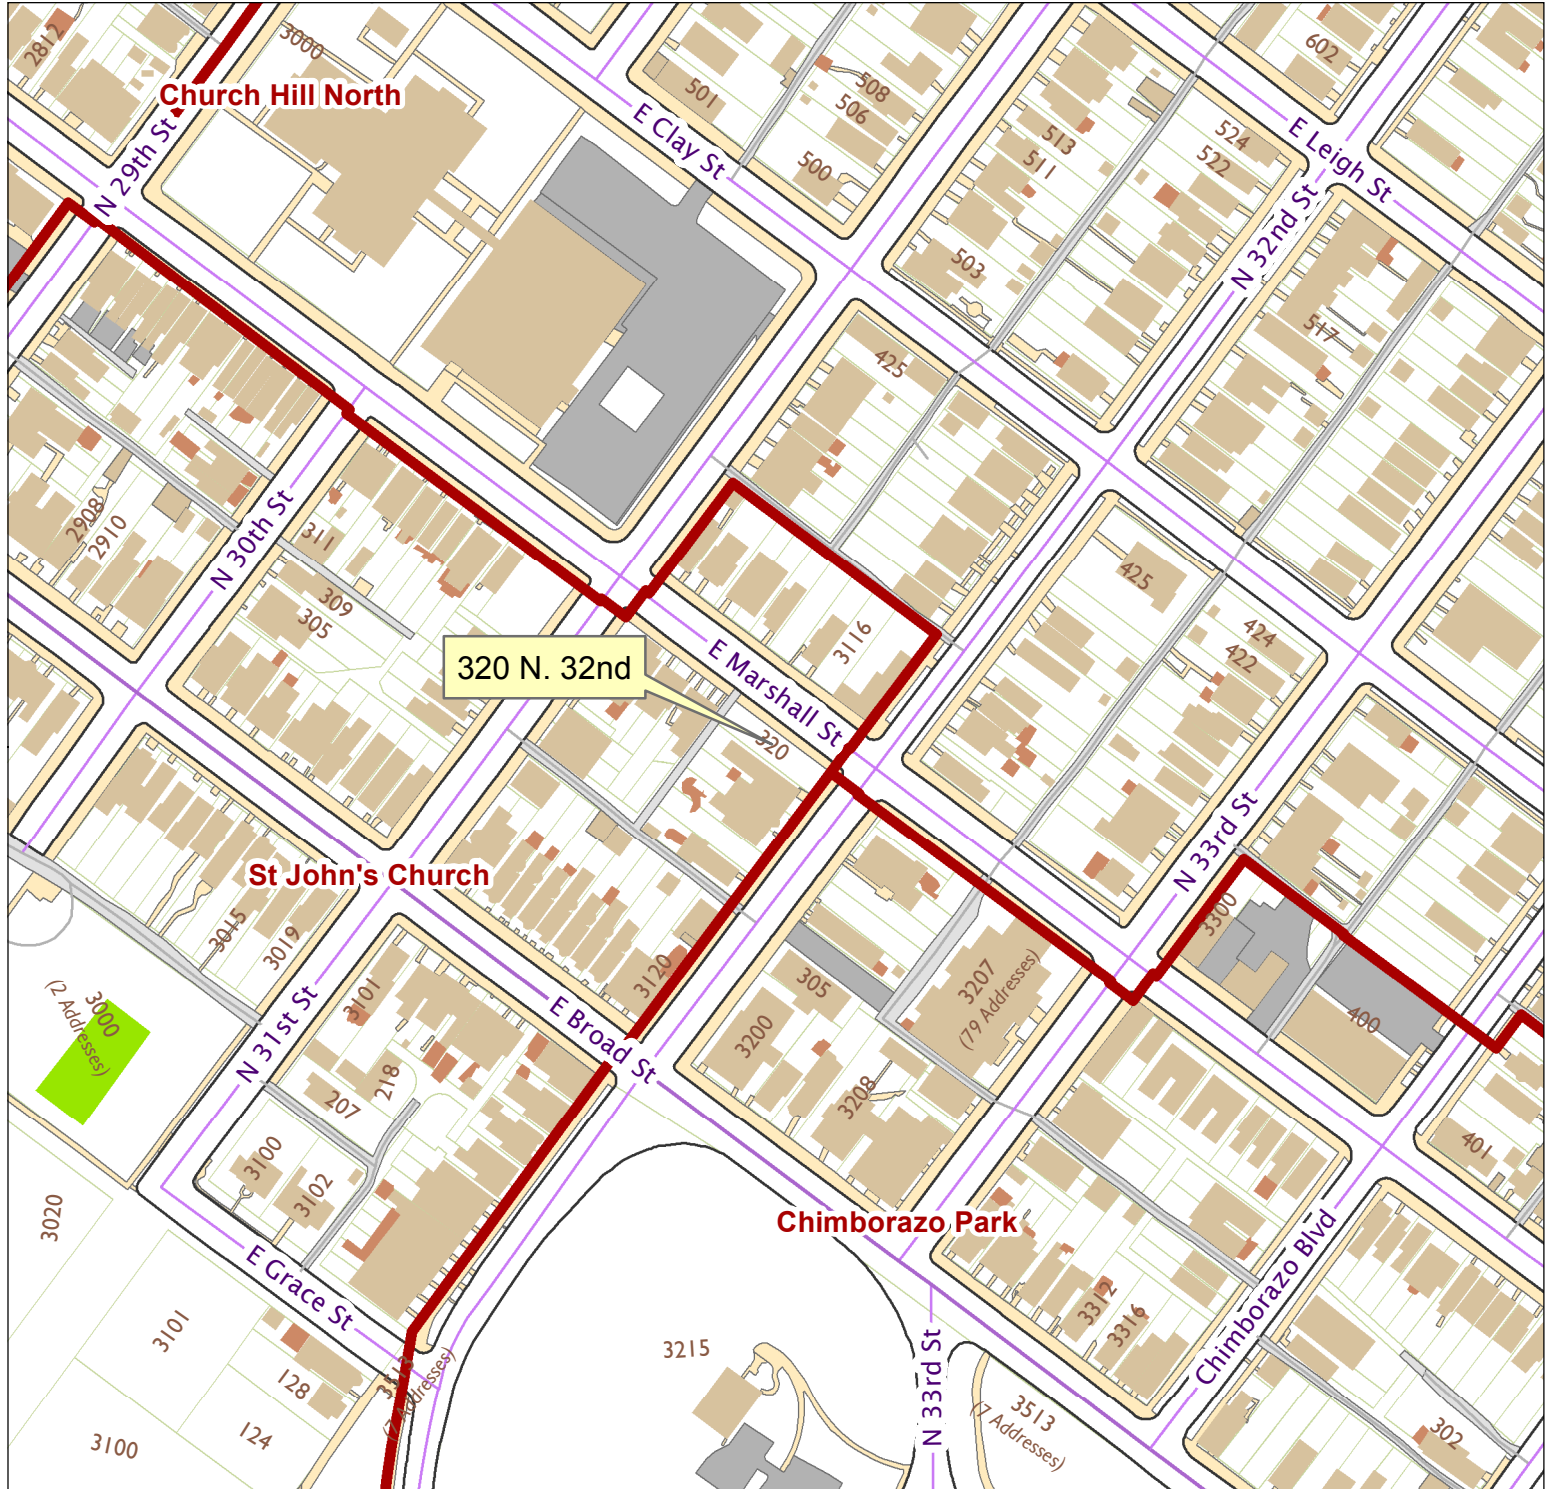

# 320 N. 32nd Street

City of Richmond, VA

Geographic Information Systems

1 inch = 200 feet

Map printed by palmquwd on 2014.10.10.

Document Path: G:\PDR\Planning & Preservation\CAR\Applications\Base Maps\Base Map.mxd

Disclaimer:  
The City of Richmond assumes no liability either for any errors, omissions, or inaccuracies in the information provided regardless of the cause of such or for any decision made, action taken, or action not taken by the user in reliance upon any maps or information provided herein.

Location Reference