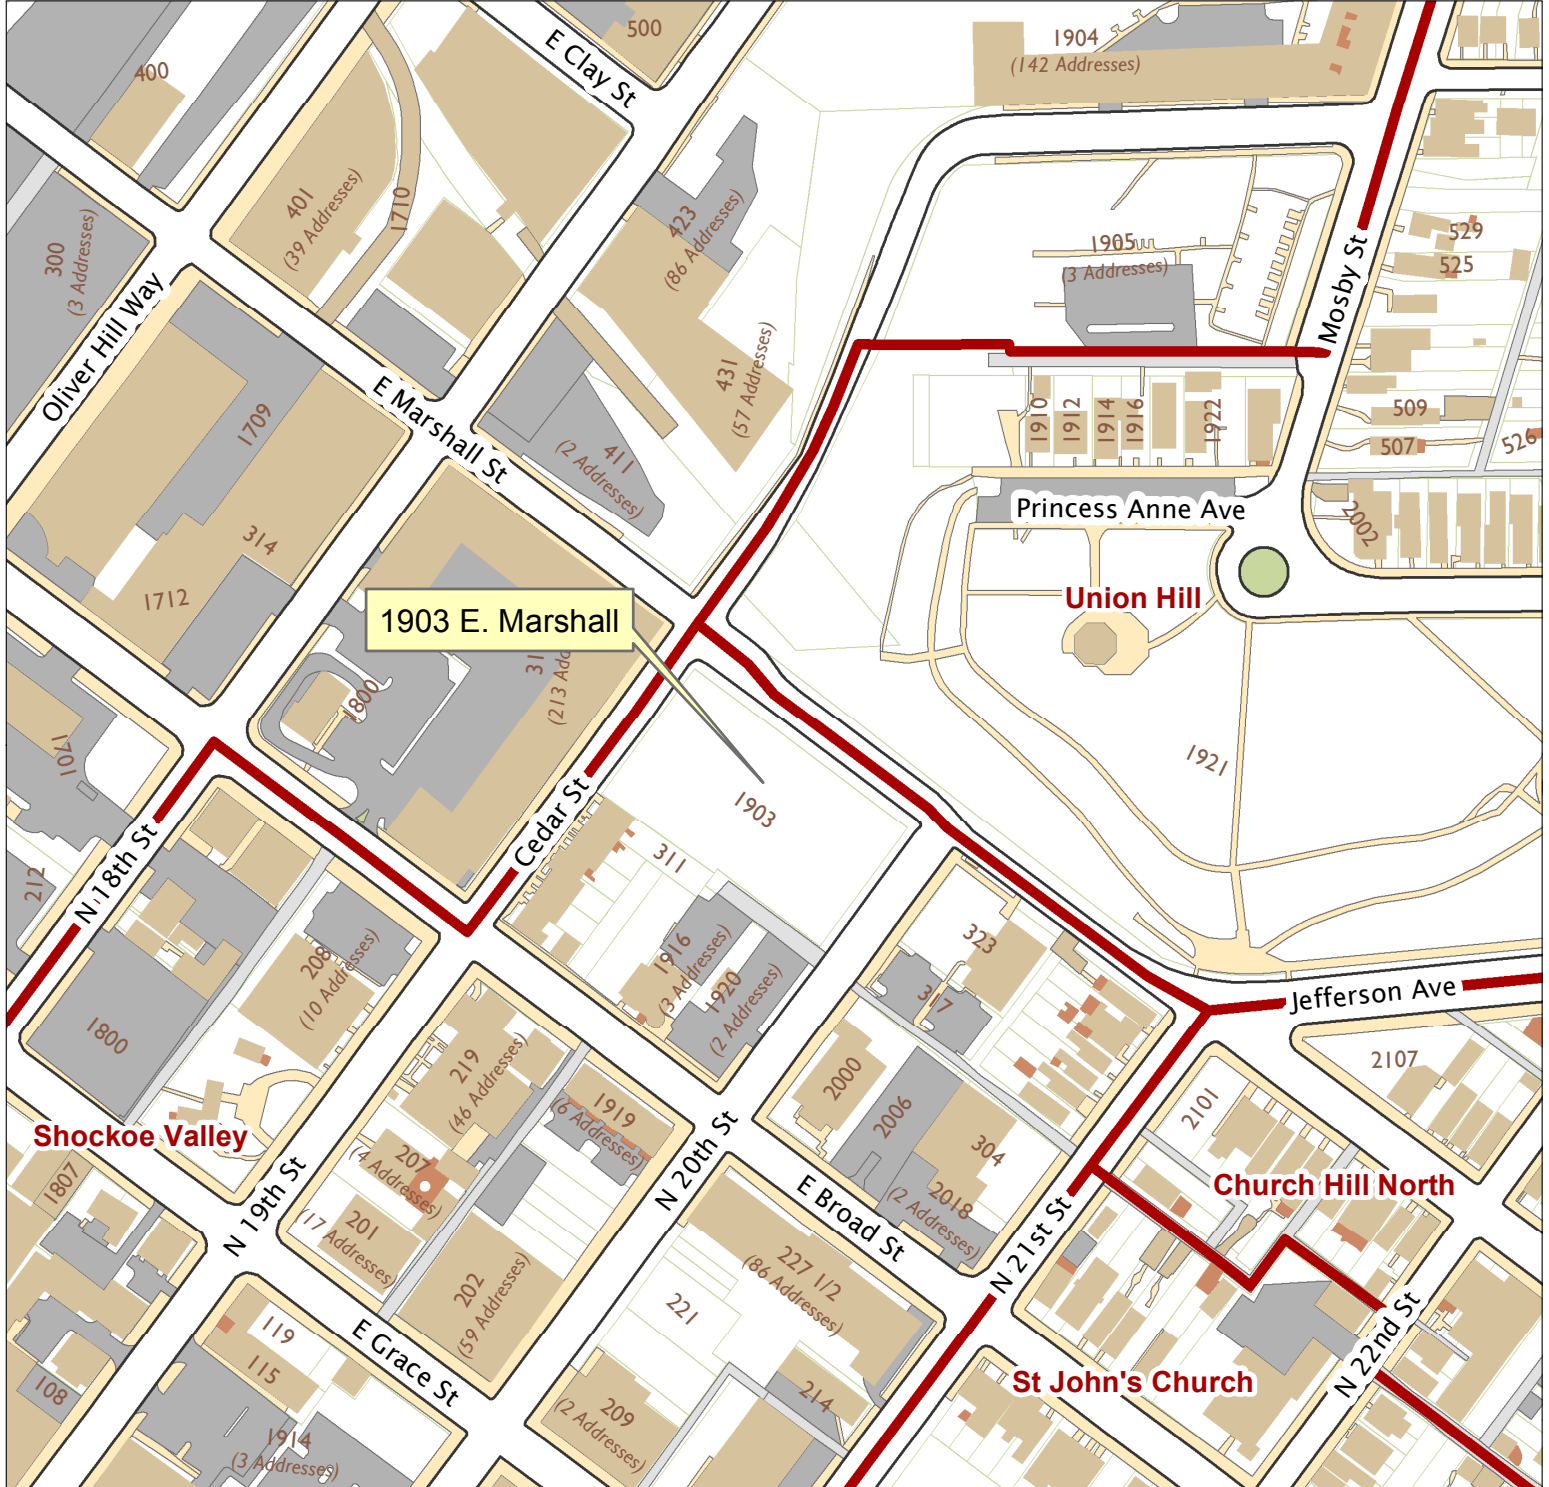

1903 E. Marshall Street

City of Richmond, VA

Geographic Information Systems

1 inch = 200 feet

Map printed by palmquwd on 2016.11.16.

Document Path: G:\PDR\Planning & Preservation\CAR\Applications\Base Maps\Base Map.mxd

Disclaimer:

The City of Richmond assumes no liability either for any errors, omissions, or inaccuracies in the information provided regardless of the cause of such or for any decision made, action taken, or action not taken by the user in reliance upon any maps or information provided herein.

Location Reference