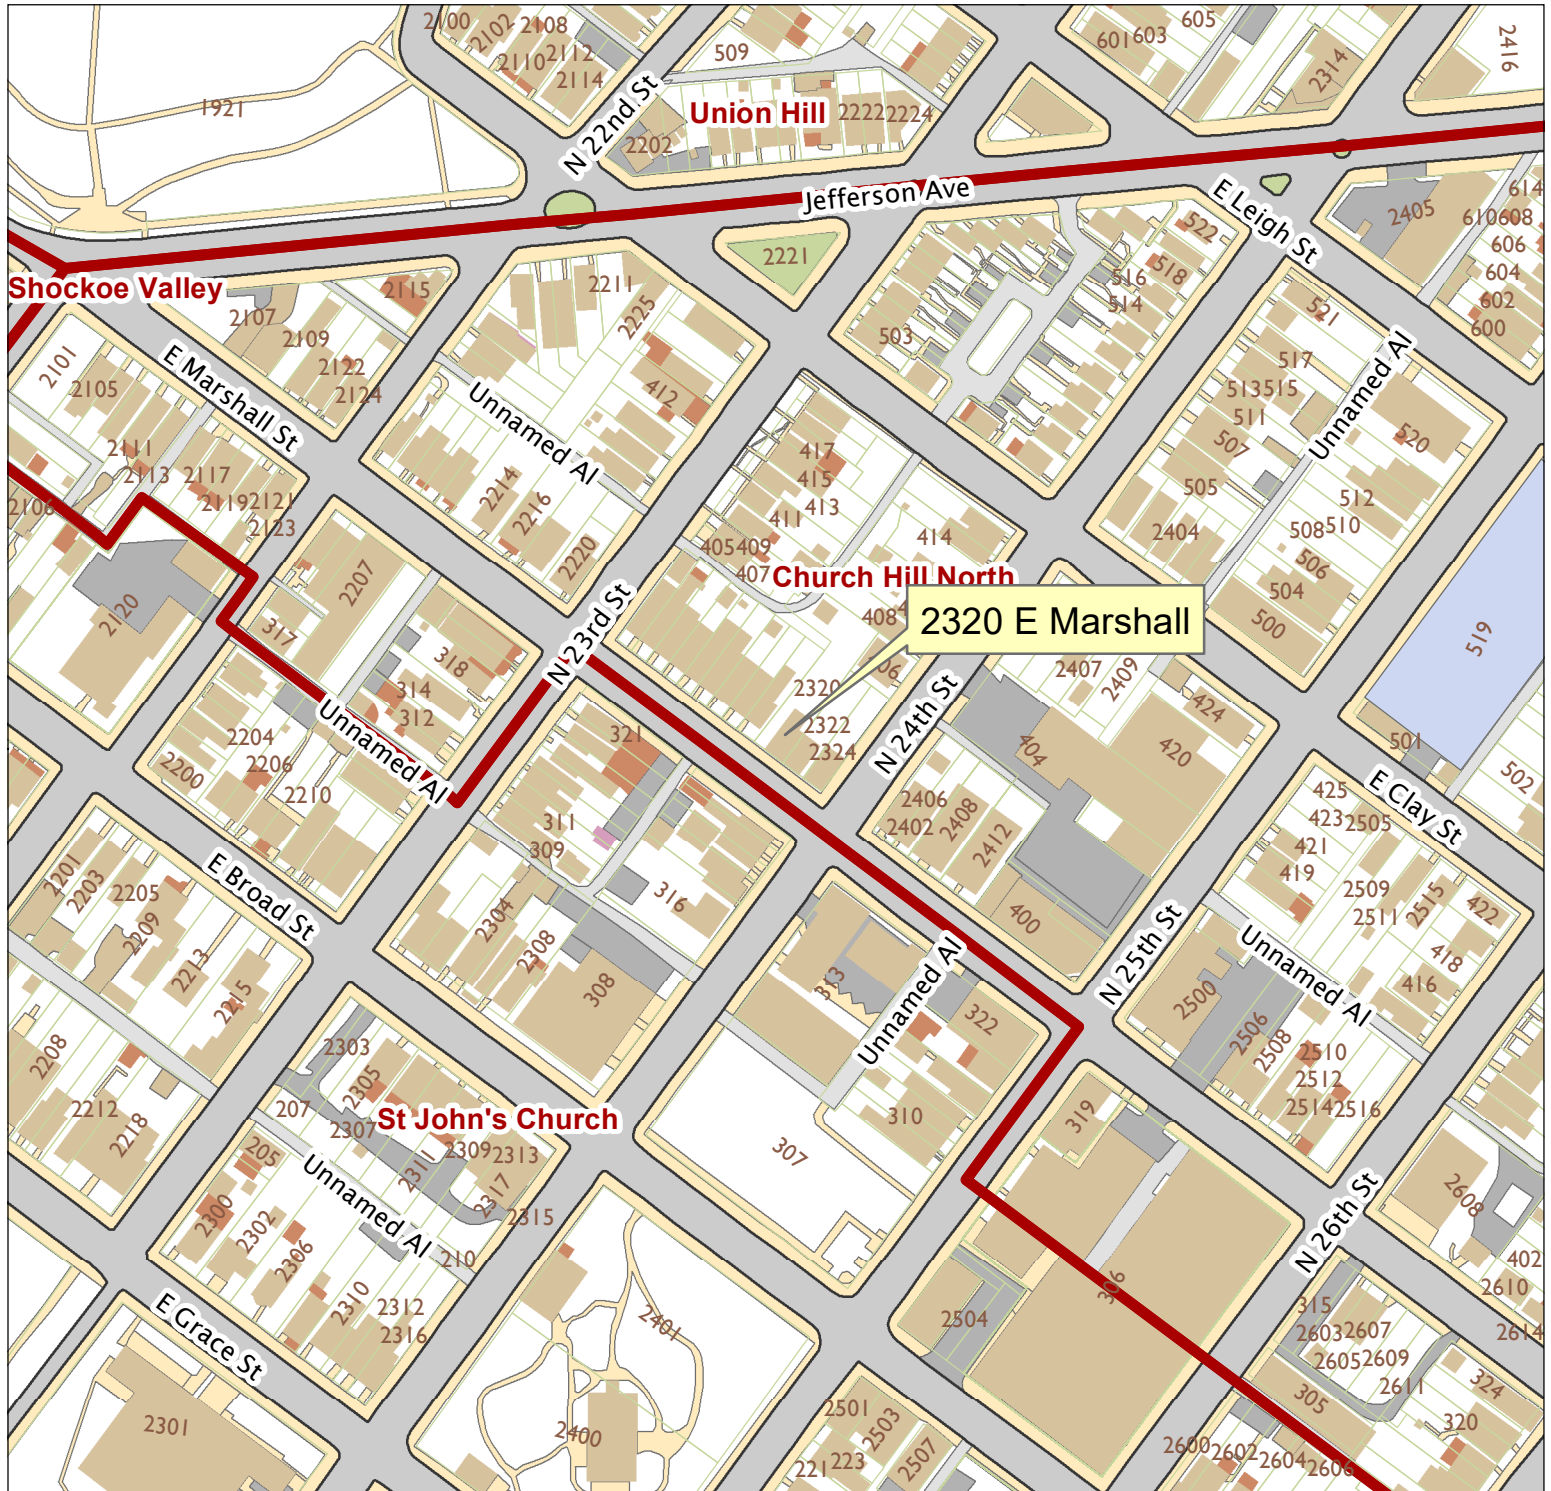

2320 E. Marshall Street

City of Richmond, VA

Geographic Information Systems

1 inch = 200 feet

Map printed by jonescl2 on 2019.03.07.

Document Path: G:\PDR\Planning & Preservation\CAR\Meetings\00 Current Meeting\Base Maps\Tools\Base Map.mxd

Disclaimer:

The City of Richmond assumes no liability either for any errors, omissions, or inaccuracies in the information provided regardless of the cause of such or for any decision made, action taken, or action not taken by the user in reliance upon any maps or information provided herein.

Location Reference