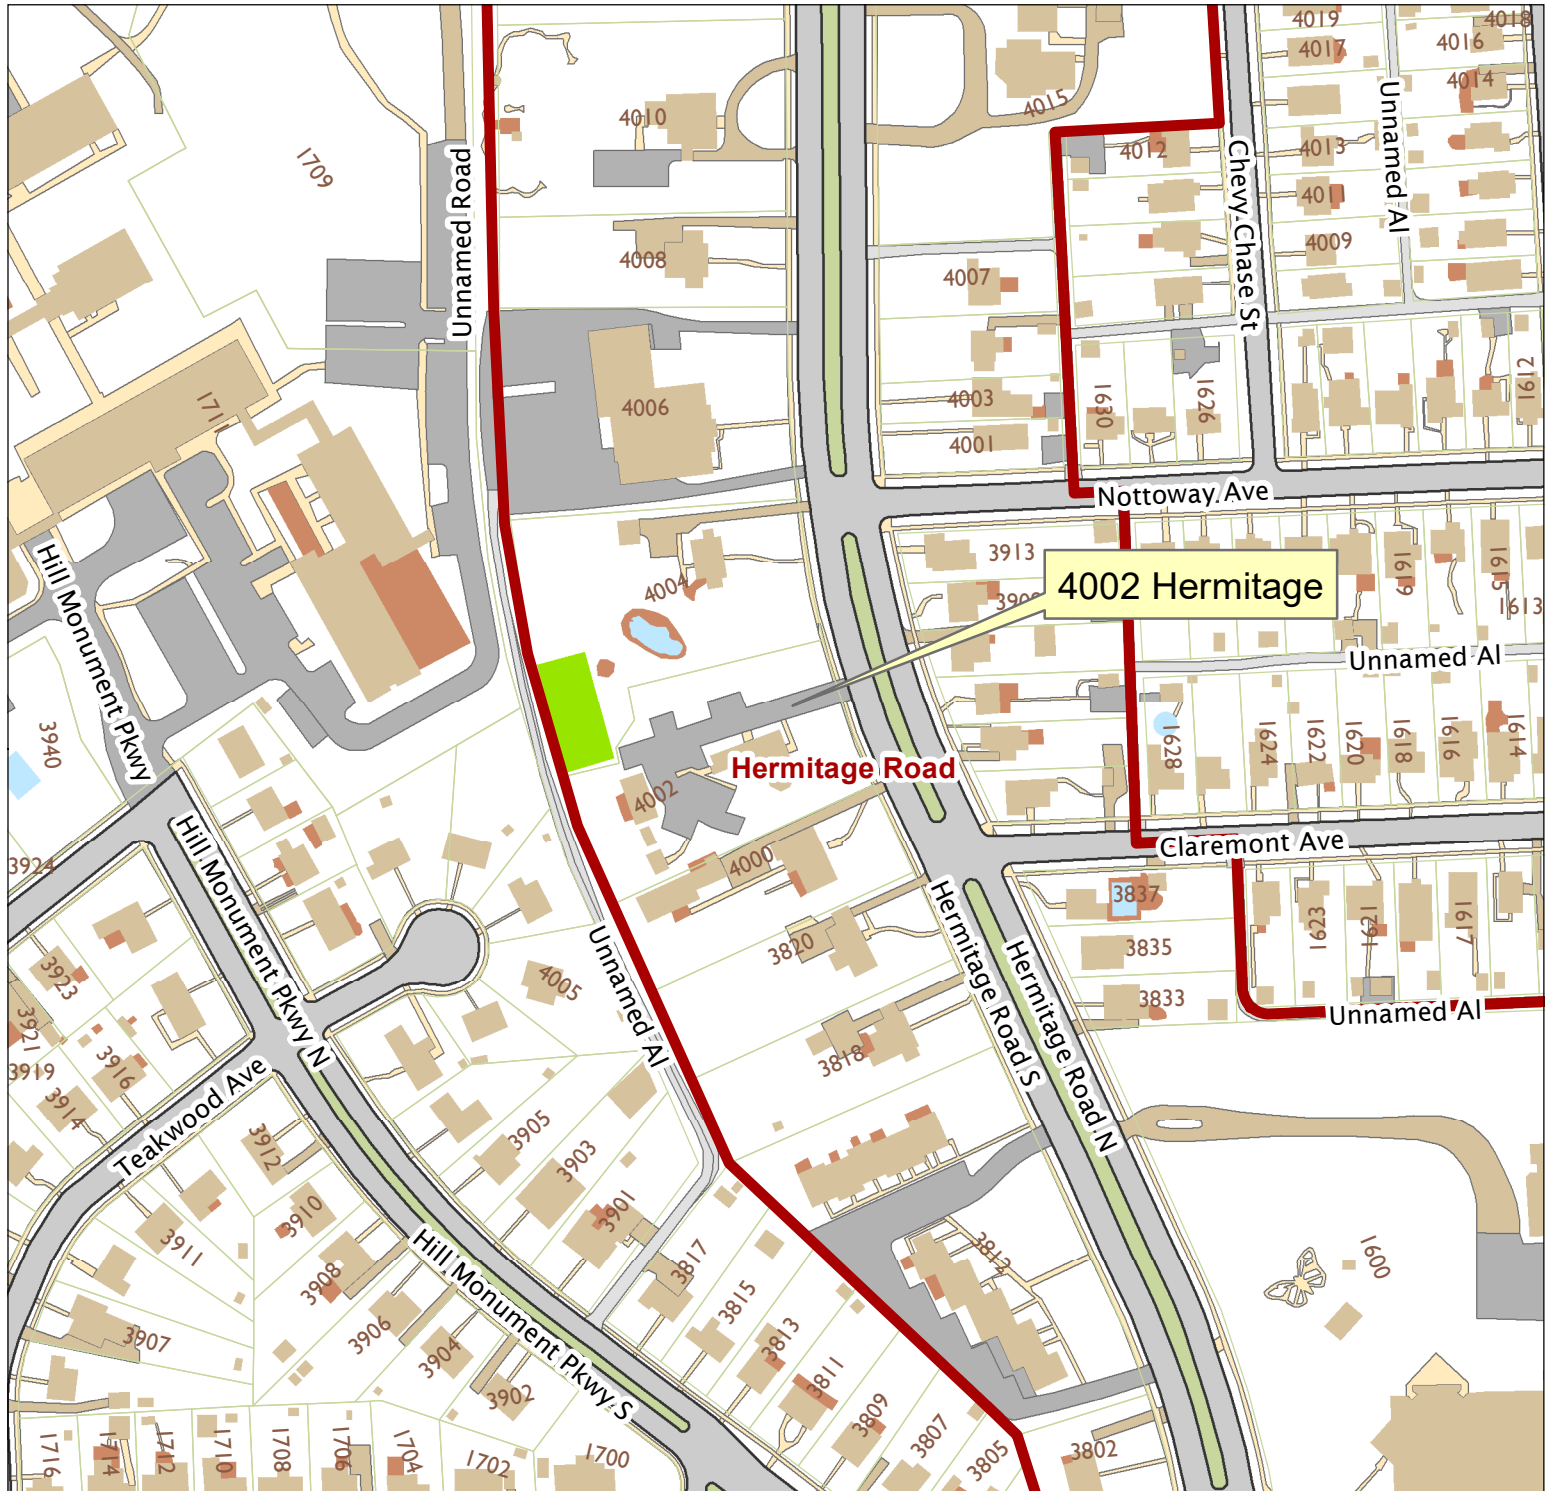

# 4002 Hermitage Road

City of Richmond, VA

Geographic Information Systems

1 inch = 200 feet

Map printed by jonescl2 on 2019.03.07.

Document Path: G:\PDR\Planning & Preservation\CAR\Meetings\00 Current Meeting\Base Maps\Tools\Base Map.mxd

**Disclaimer:**

The City of Richmond assumes no liability either for any errors, omissions, or inaccuracies in the information provided regardless of the cause of such or for any decision made, action taken, or action not taken by the user in reliance upon any maps or information provided herein.

Location Reference