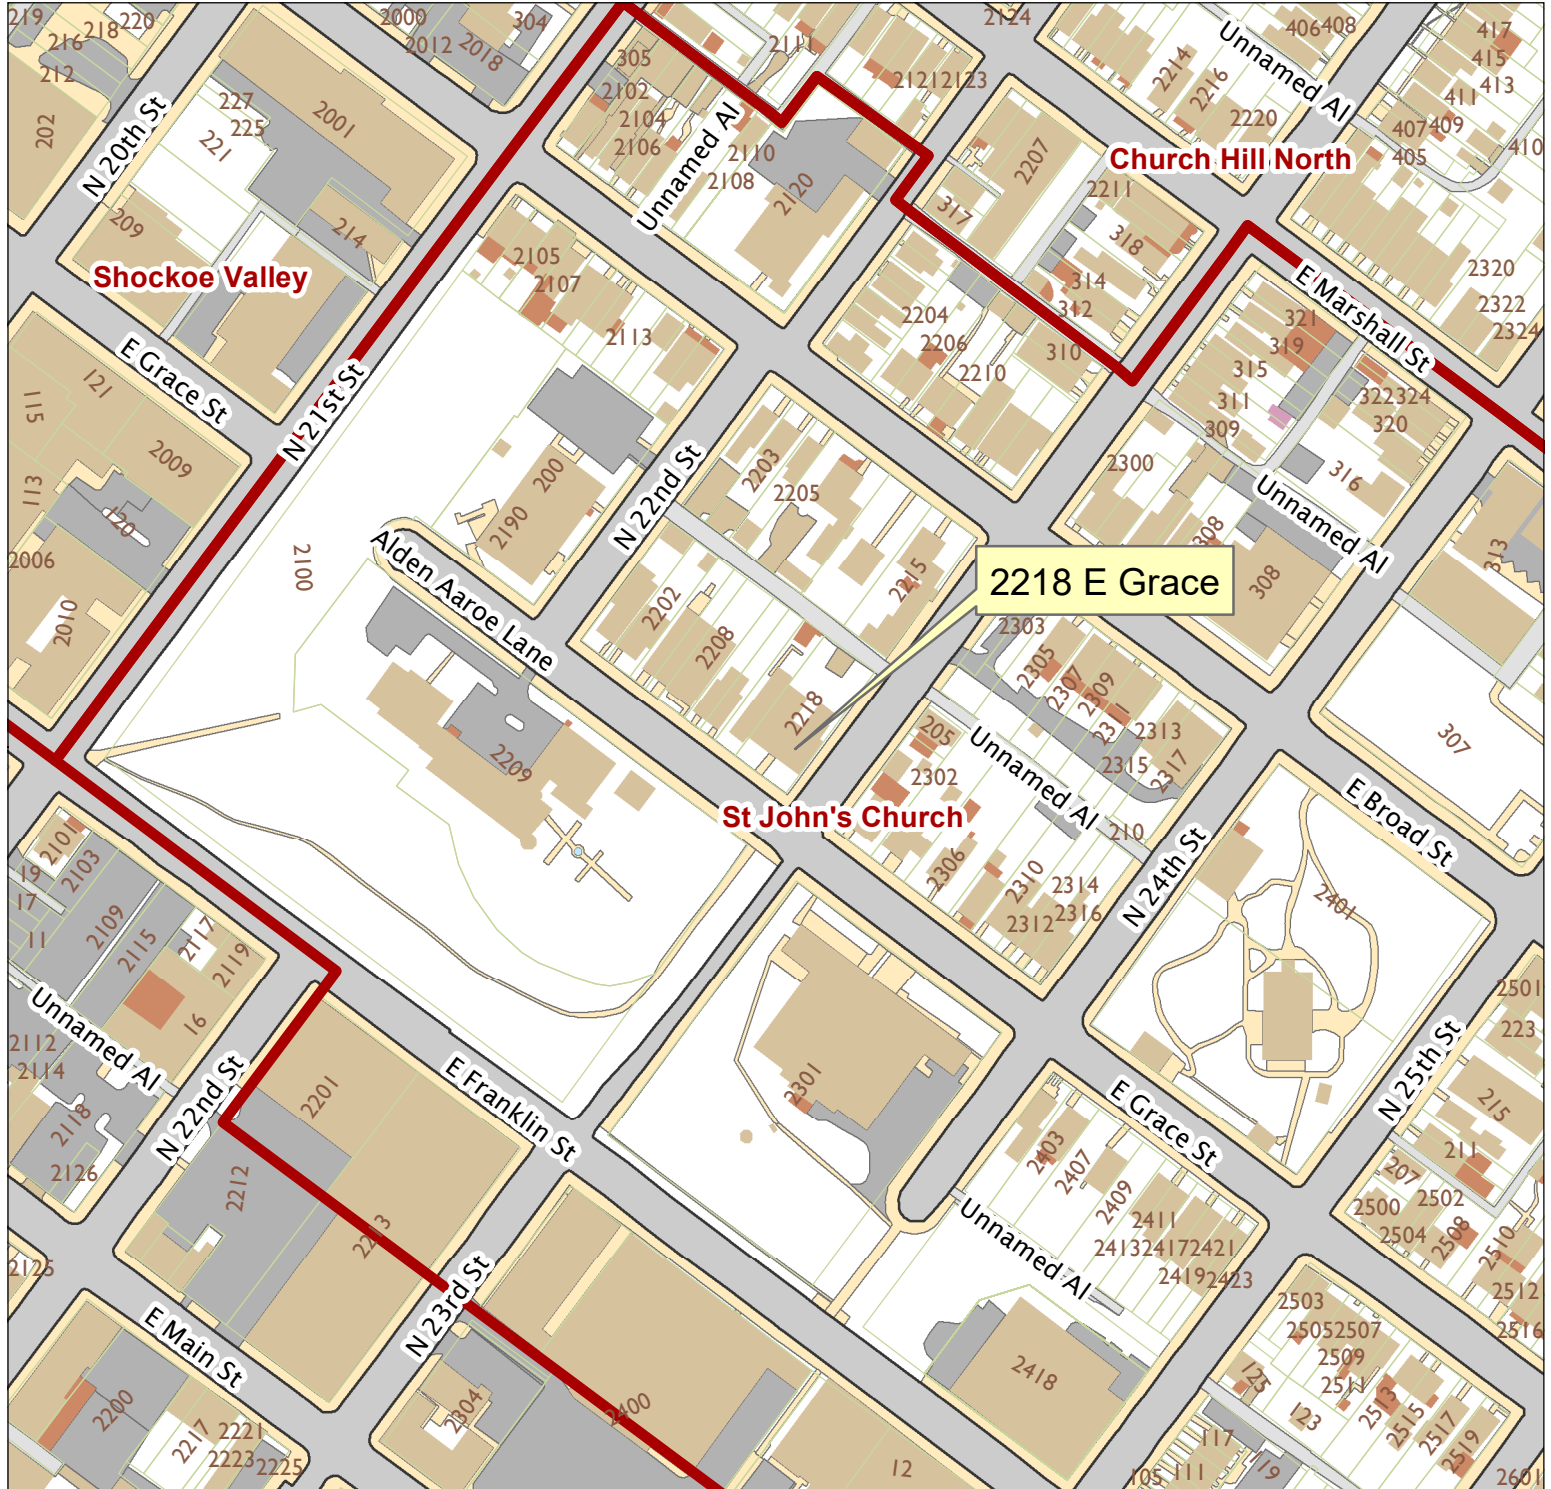

2218 East Grace Street

City of Richmond, VA

Geographic Information Systems

1 inch = 200 feet

Map printed by jonescl2 on 2019.03.07.

Document Path: G:\PDR\Planning & Preservation\CAR\Meetings\00 Current Meeting\Base Maps\Tools\Base Map.mxd

Disclaimer:

The City of Richmond assumes no liability either for any errors, omissions, or inaccuracies in the information provided regardless of the cause of such or for any decision made, action taken, or action not taken by the user in reliance upon any maps or information provided herein.

Location Reference