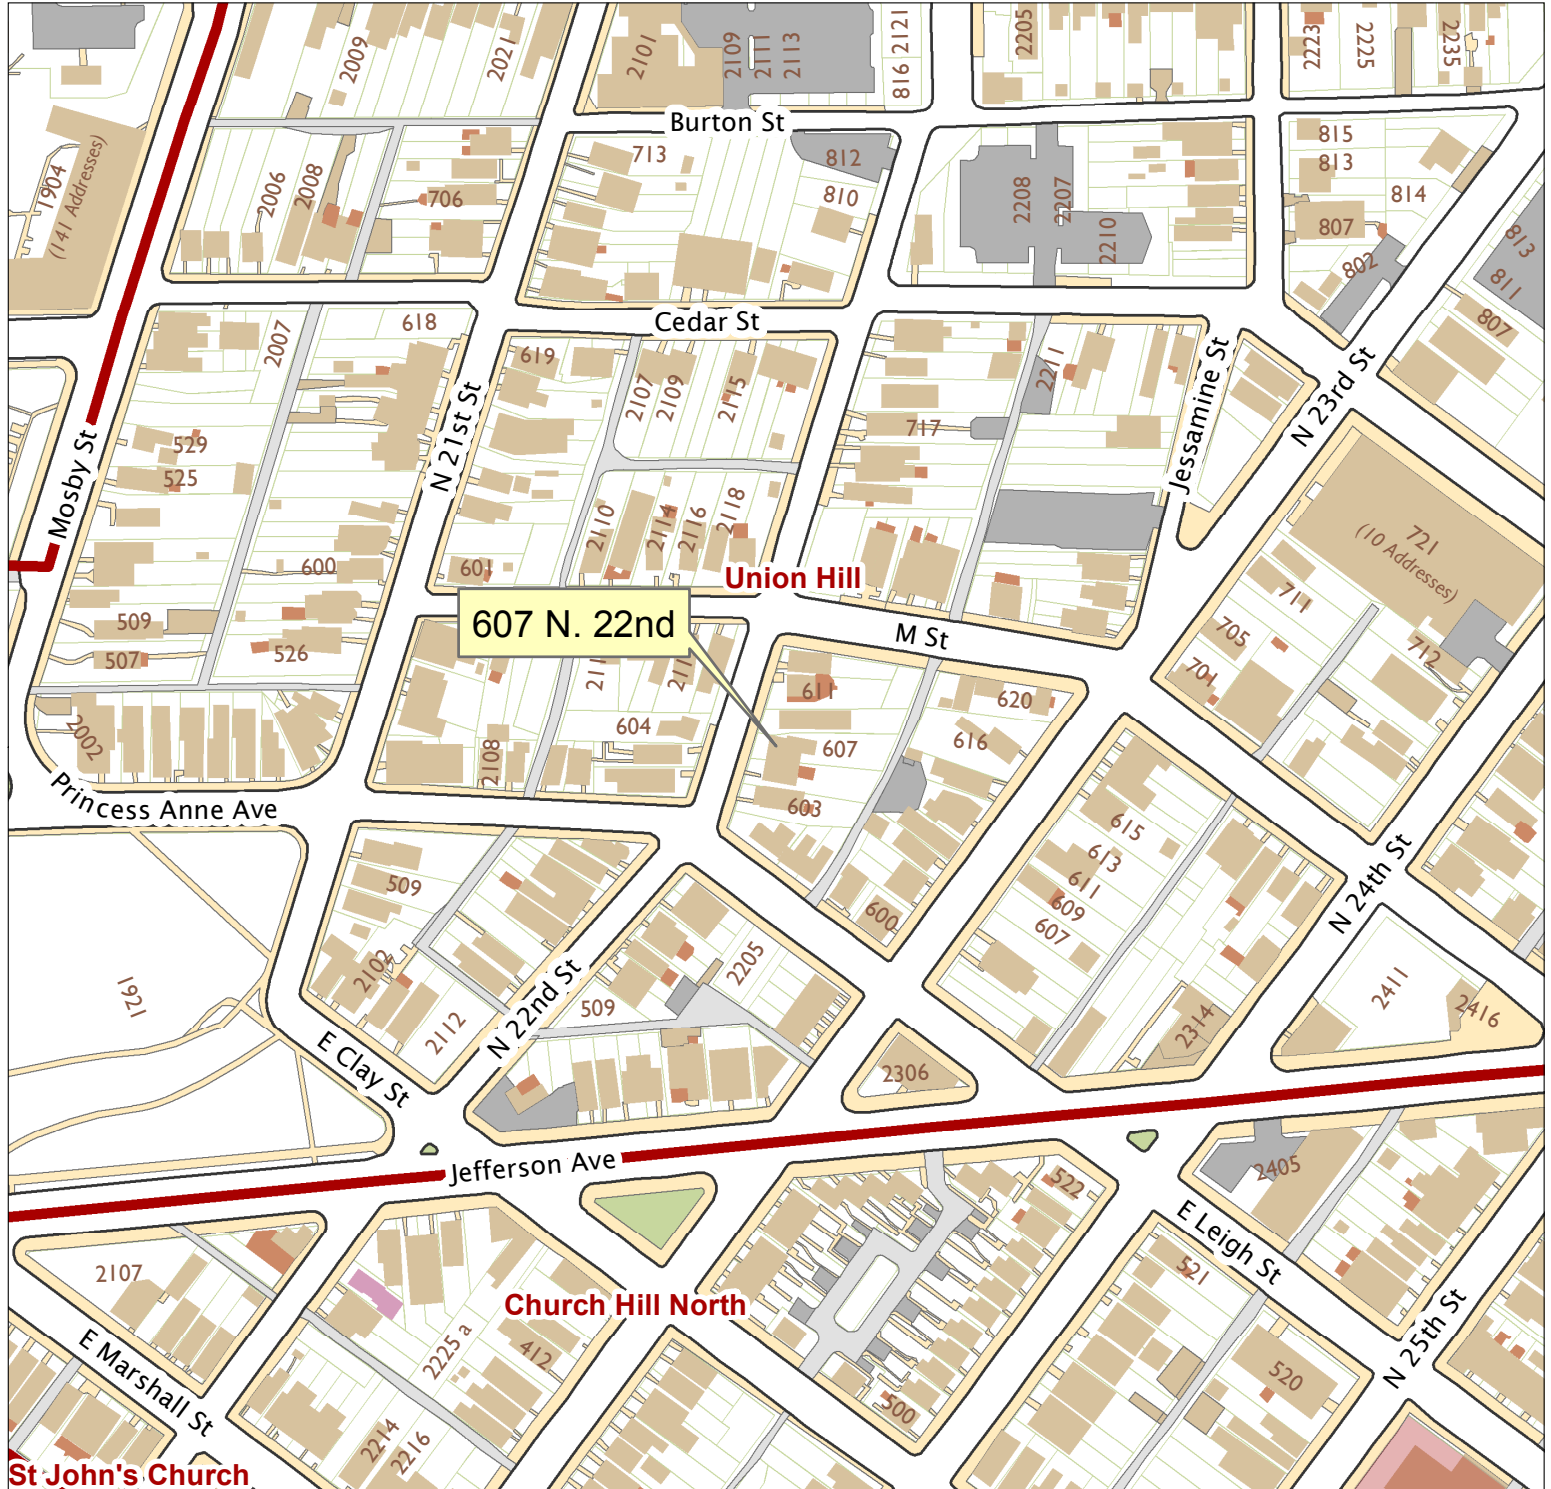

607 N. 22nd Street

City of Richmond, VA

Geographic Information Systems

Map printed by palmquwd on 2016.07.14.

Document Path: G:\PDR\Planning & Preservation\CAR\Applications\Base Maps\Base Map.mxd

Disclaimer:
The City of Richmond assumes no liability either for any errors, omissions, or inaccuracies in the information provided regardless of the cause of such or for any decision made, action taken, or action not taken by the user in reliance upon any maps or information provided herein.