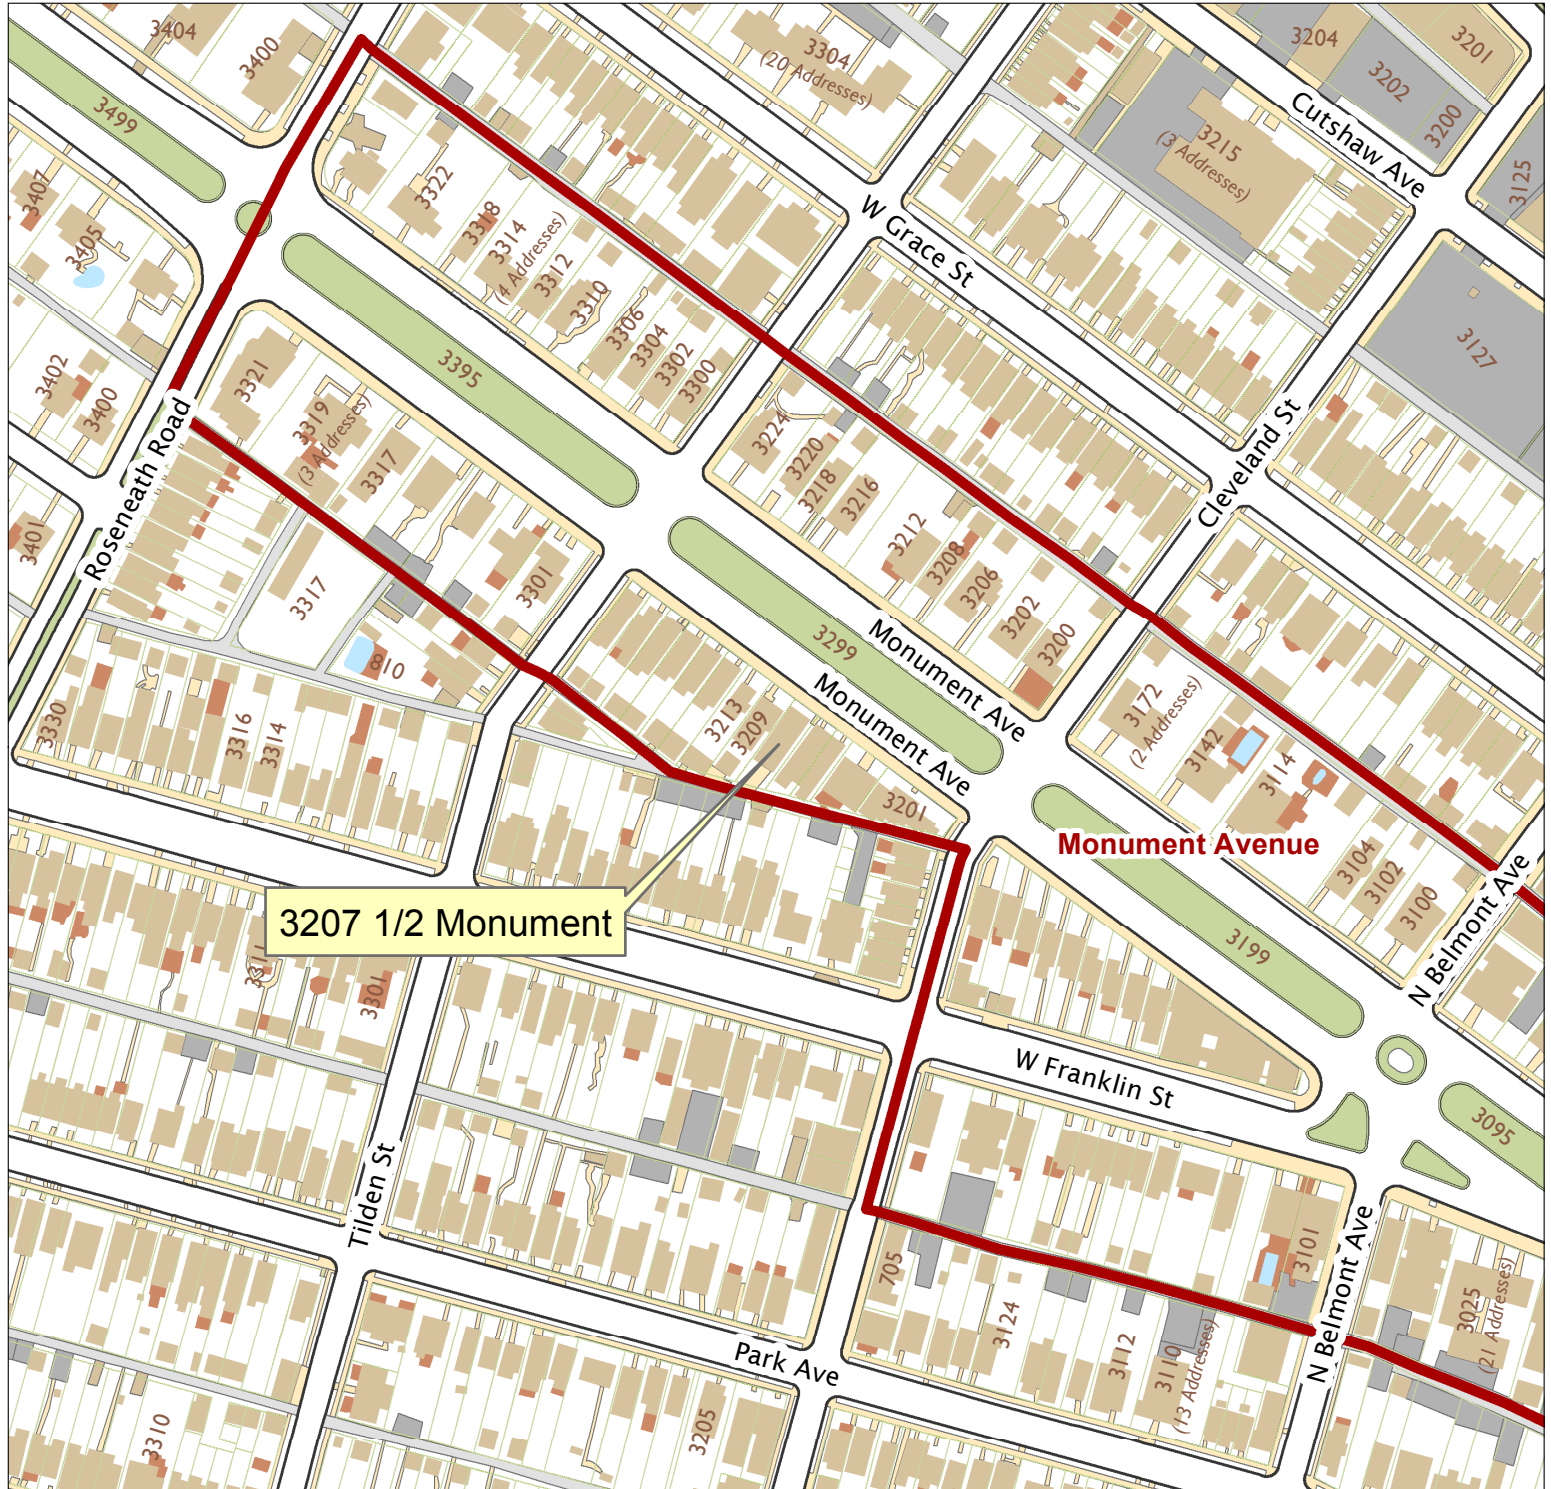

# 3207 1/2 Monument Avenue

City of Richmond, VA

Geographic Information Systems

3207 1/2 Monument

1 inch = 200 feet

Map printed by jeffricr on 2017.11.01.

Document Path: \\Dit-file02-pv\commdev\S\PDR\Planning & Preservation\CAR\Applications\Base Maps\Base Map.mxd

Disclaimer:  
The City of Richmond assumes no liability either for any errors, omissions, or inaccuracies in the information provided regardless of the cause of such or for any decision made, action taken, or action not taken by the user in reliance upon any maps or information provided herein.

Location Reference