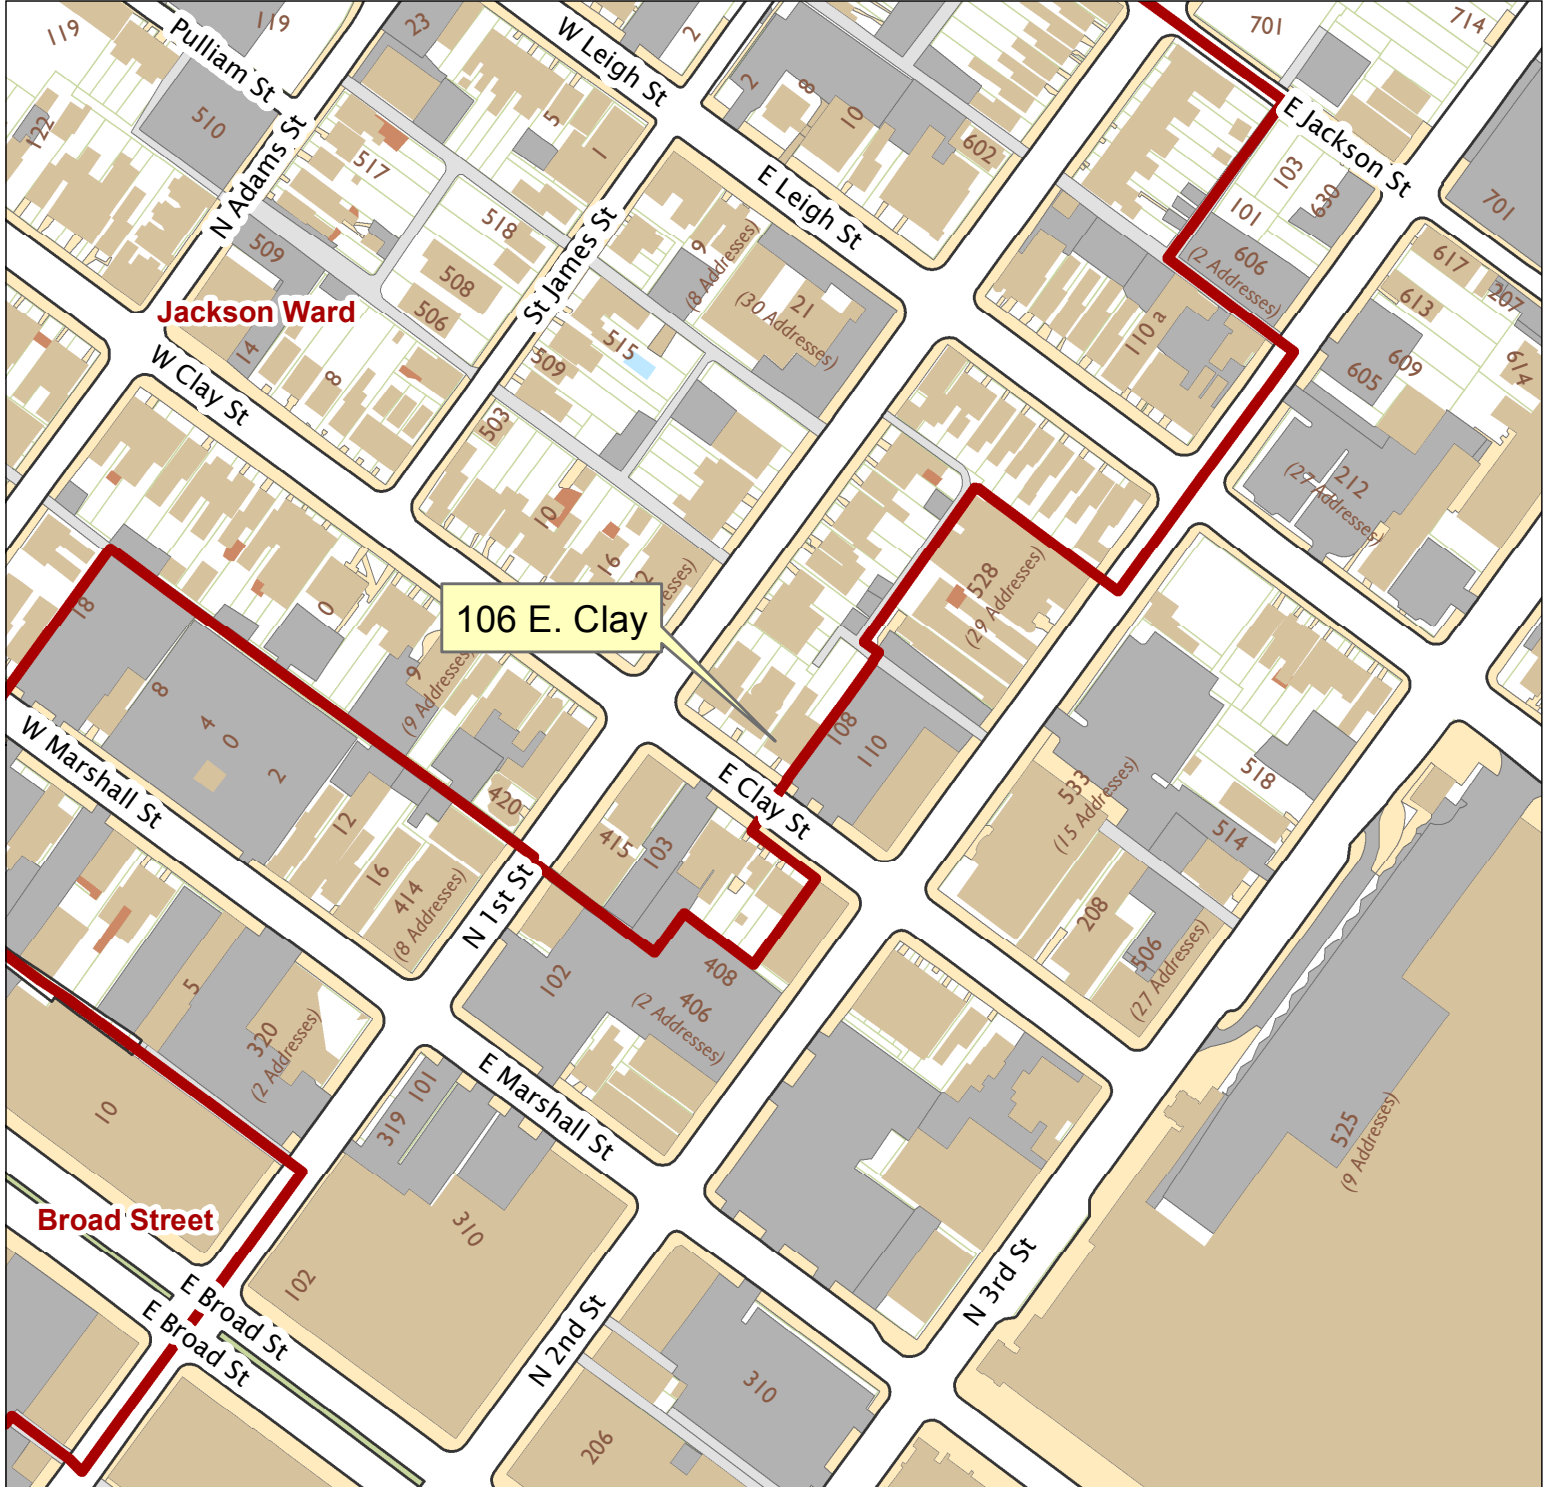

106 E. Clay Street

City of Richmond, VA

Geographic Information Systems

106 E. Clay

Jackson Ward

Broad Street

1 inch = 200 feet

Map printed by palmquwd on 2015.08.10.

Document Path: G:\PDR\Planning & Preservation\CAR\Applications\Base Maps\Base Map.mxd

Disclaimer:
The City of Richmond assumes no liability either for any errors, omissions, or inaccuracies in the information provided regardless of the cause of such or for any decision made, action taken, or action not taken by the user in reliance upon any maps or information provided herein.

Location Reference