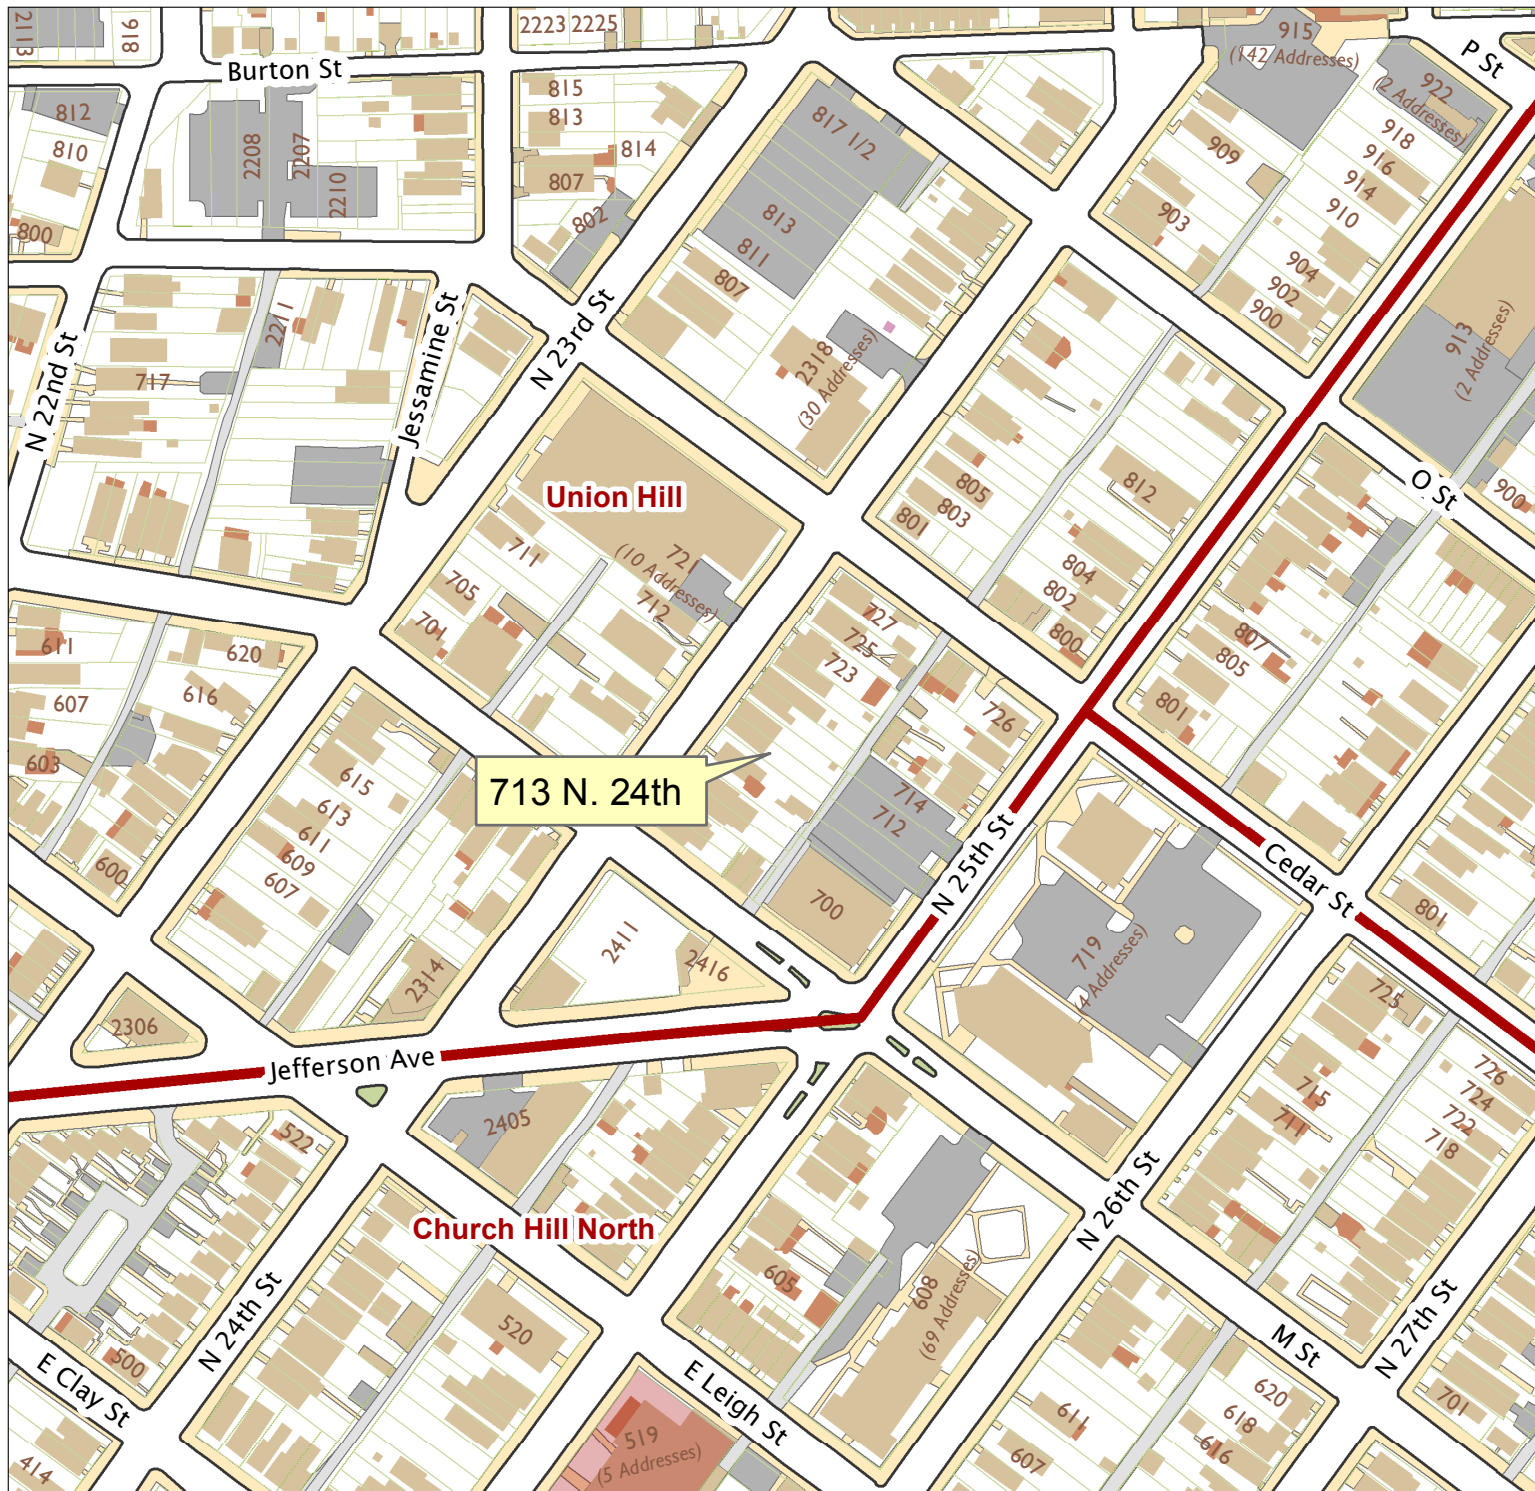

713 N. 24th Street

City of Richmond, VA

Geographic Information Systems

713 N. 24th

1 inch = 200 feet

Map printed by jeffricr on 2017.05.03.

Document Path: \\Dit-file02-pv\commdev\S\PDR\Planning & Preservation\CAR\Applications\Base Maps\Base Map.mxd

Disclaimer:

The City of Richmond assumes no liability either for any errors, omissions, or inaccuracies in the information provided regardless of the cause of such or for any decision made, action taken, or action not taken by the user in reliance upon any maps or information provided herein.

Location Reference