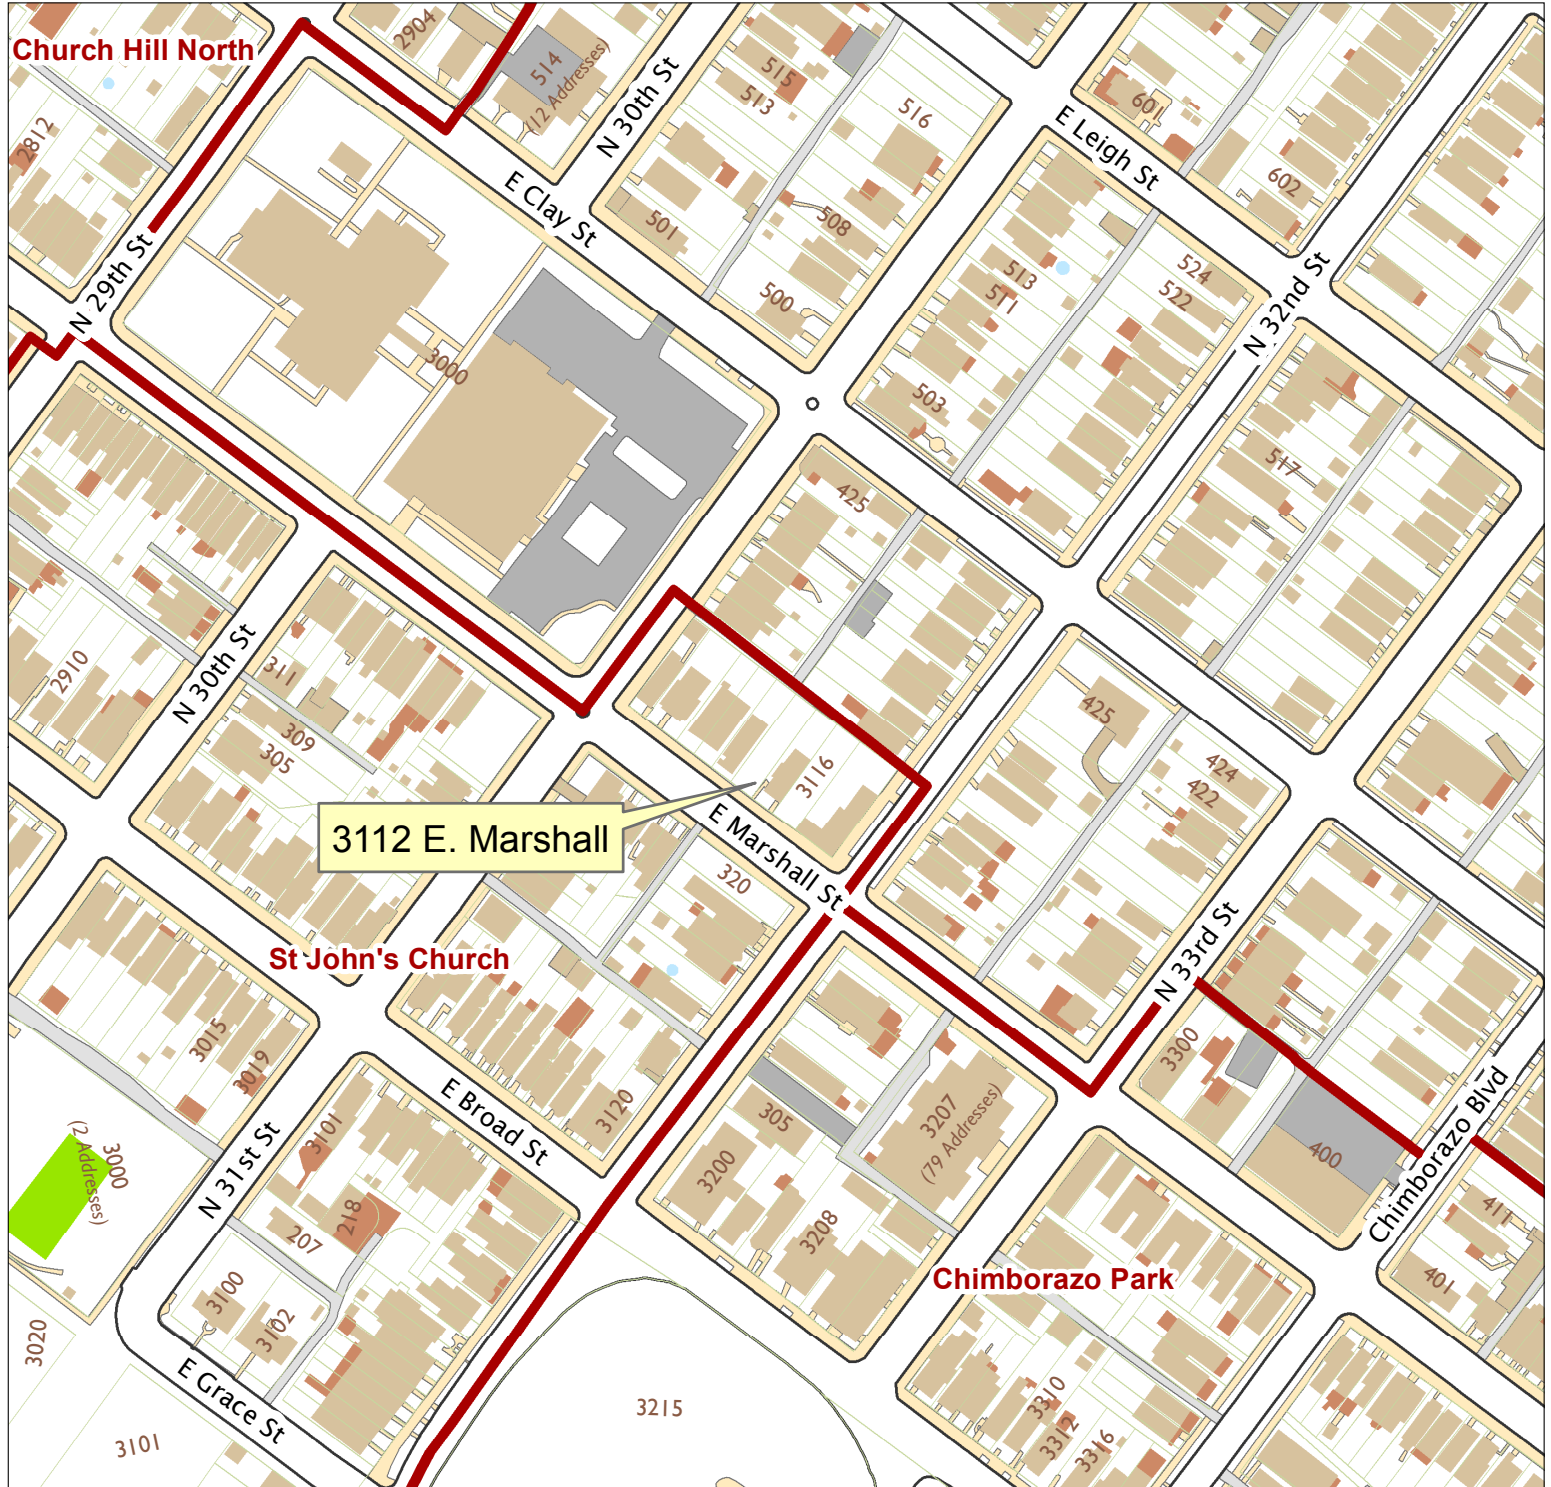

3112 E. Marshall

City of Richmond, VA

Geographic Information Systems

1 inch = 200 feet

Map printed by jeffricr on 2017.01.17.

Document Path: \\Dit-file02-pv\commdev\$\PDR\Planning & Preservation\CAR\Applications\Base Maps\Base Map.mxd

Disclaimer:
The City of Richmond assumes no liability either for any errors, omissions, or inaccuracies in the information provided regardless of the cause of such or for any decision made, action taken, or action not taken by the user in reliance upon any maps or information provided herein.

Location Reference