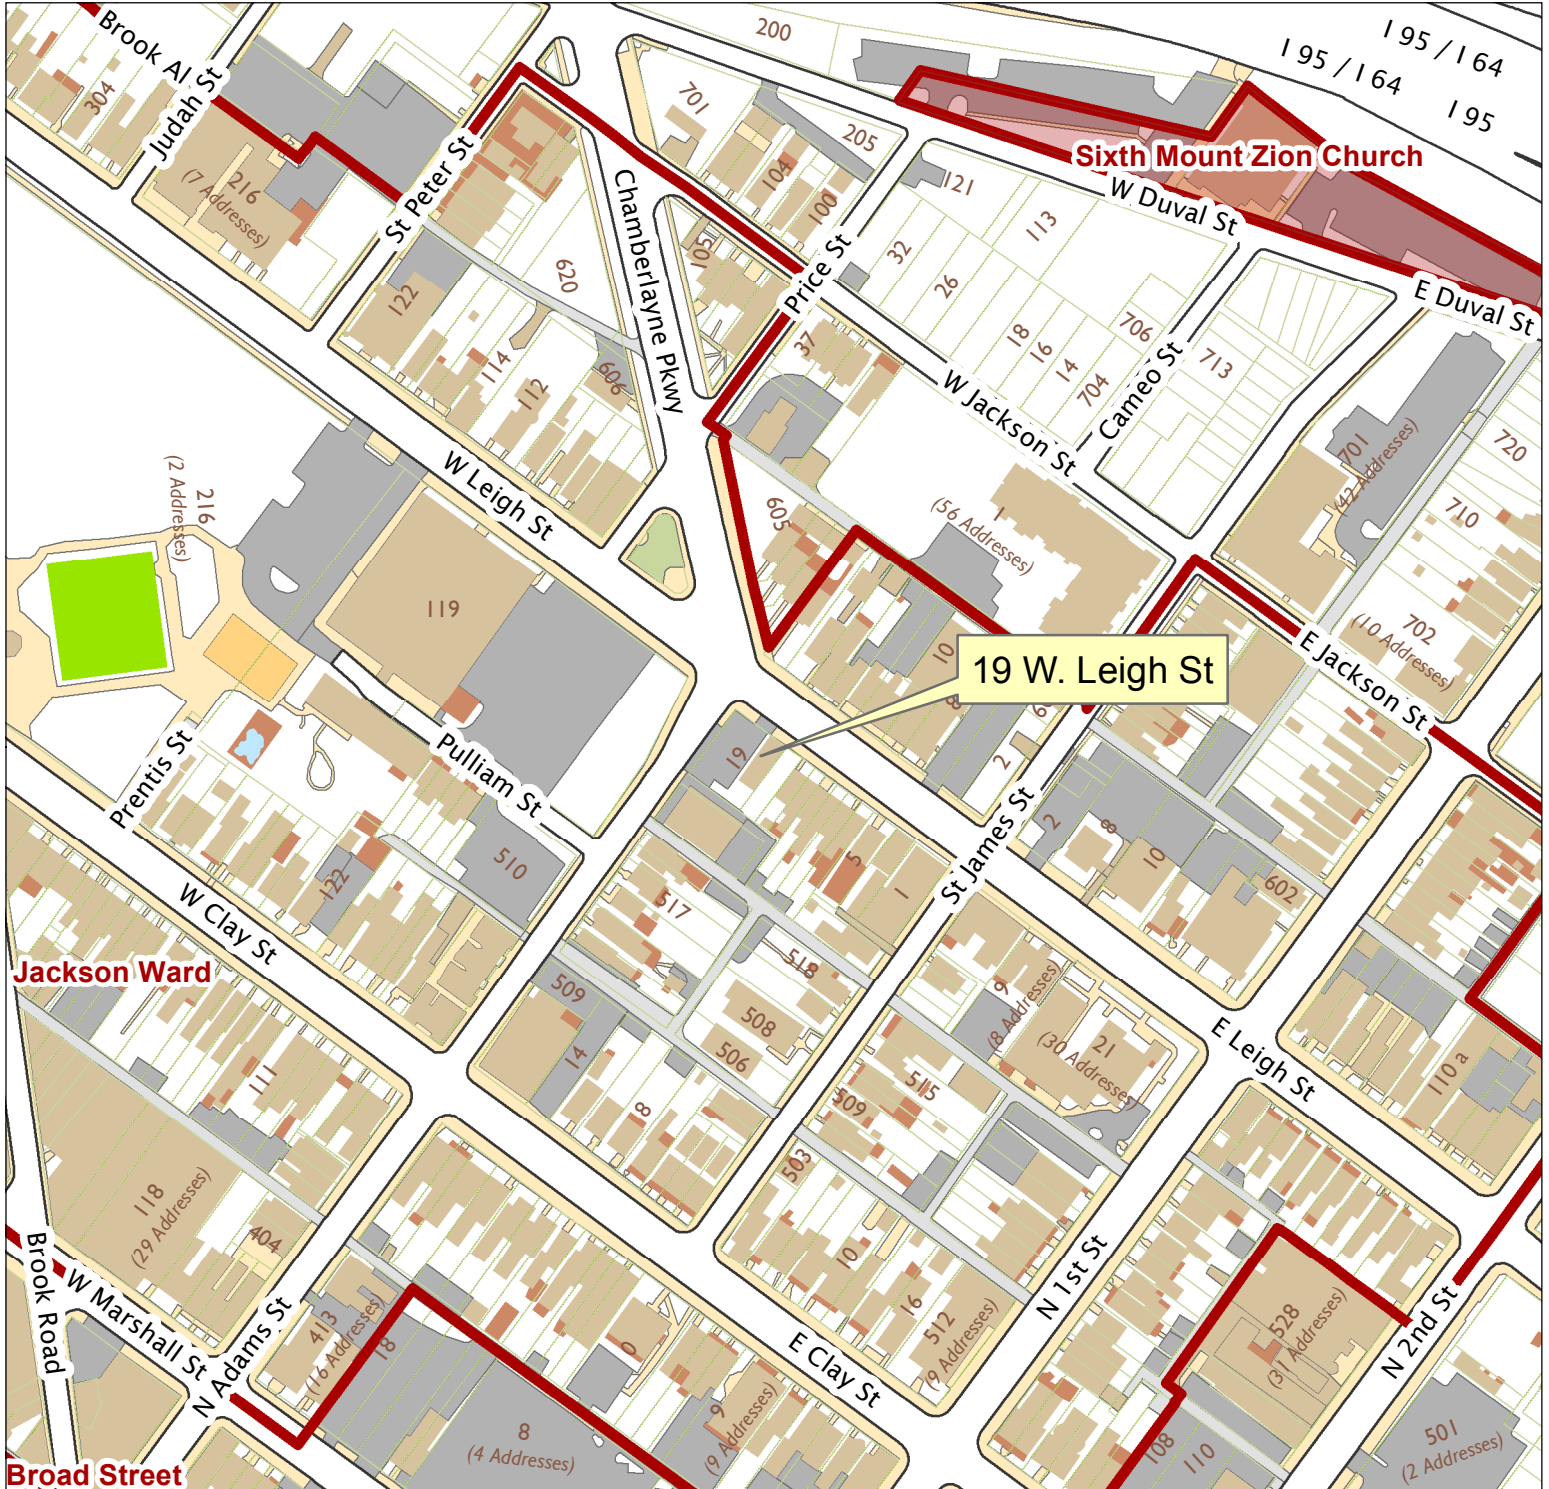

# 19 West Leigh Street

City of Richmond, VA

Geographic Information Systems

Map printed by jonescl2 on 2019.01.08.

Document Path: G:\PDR\Planning & Preservation\CAR\Meetings\00 Current Meeting\Base Maps\Tools\Base Map.mxd

Disclaimer:  
The City of Richmond assumes no liability either for any errors, omissions, or inaccuracies in the information provided regardless of the cause of such or for any decision made, action taken, or action not taken by the user in reliance upon any maps or information provided herein.