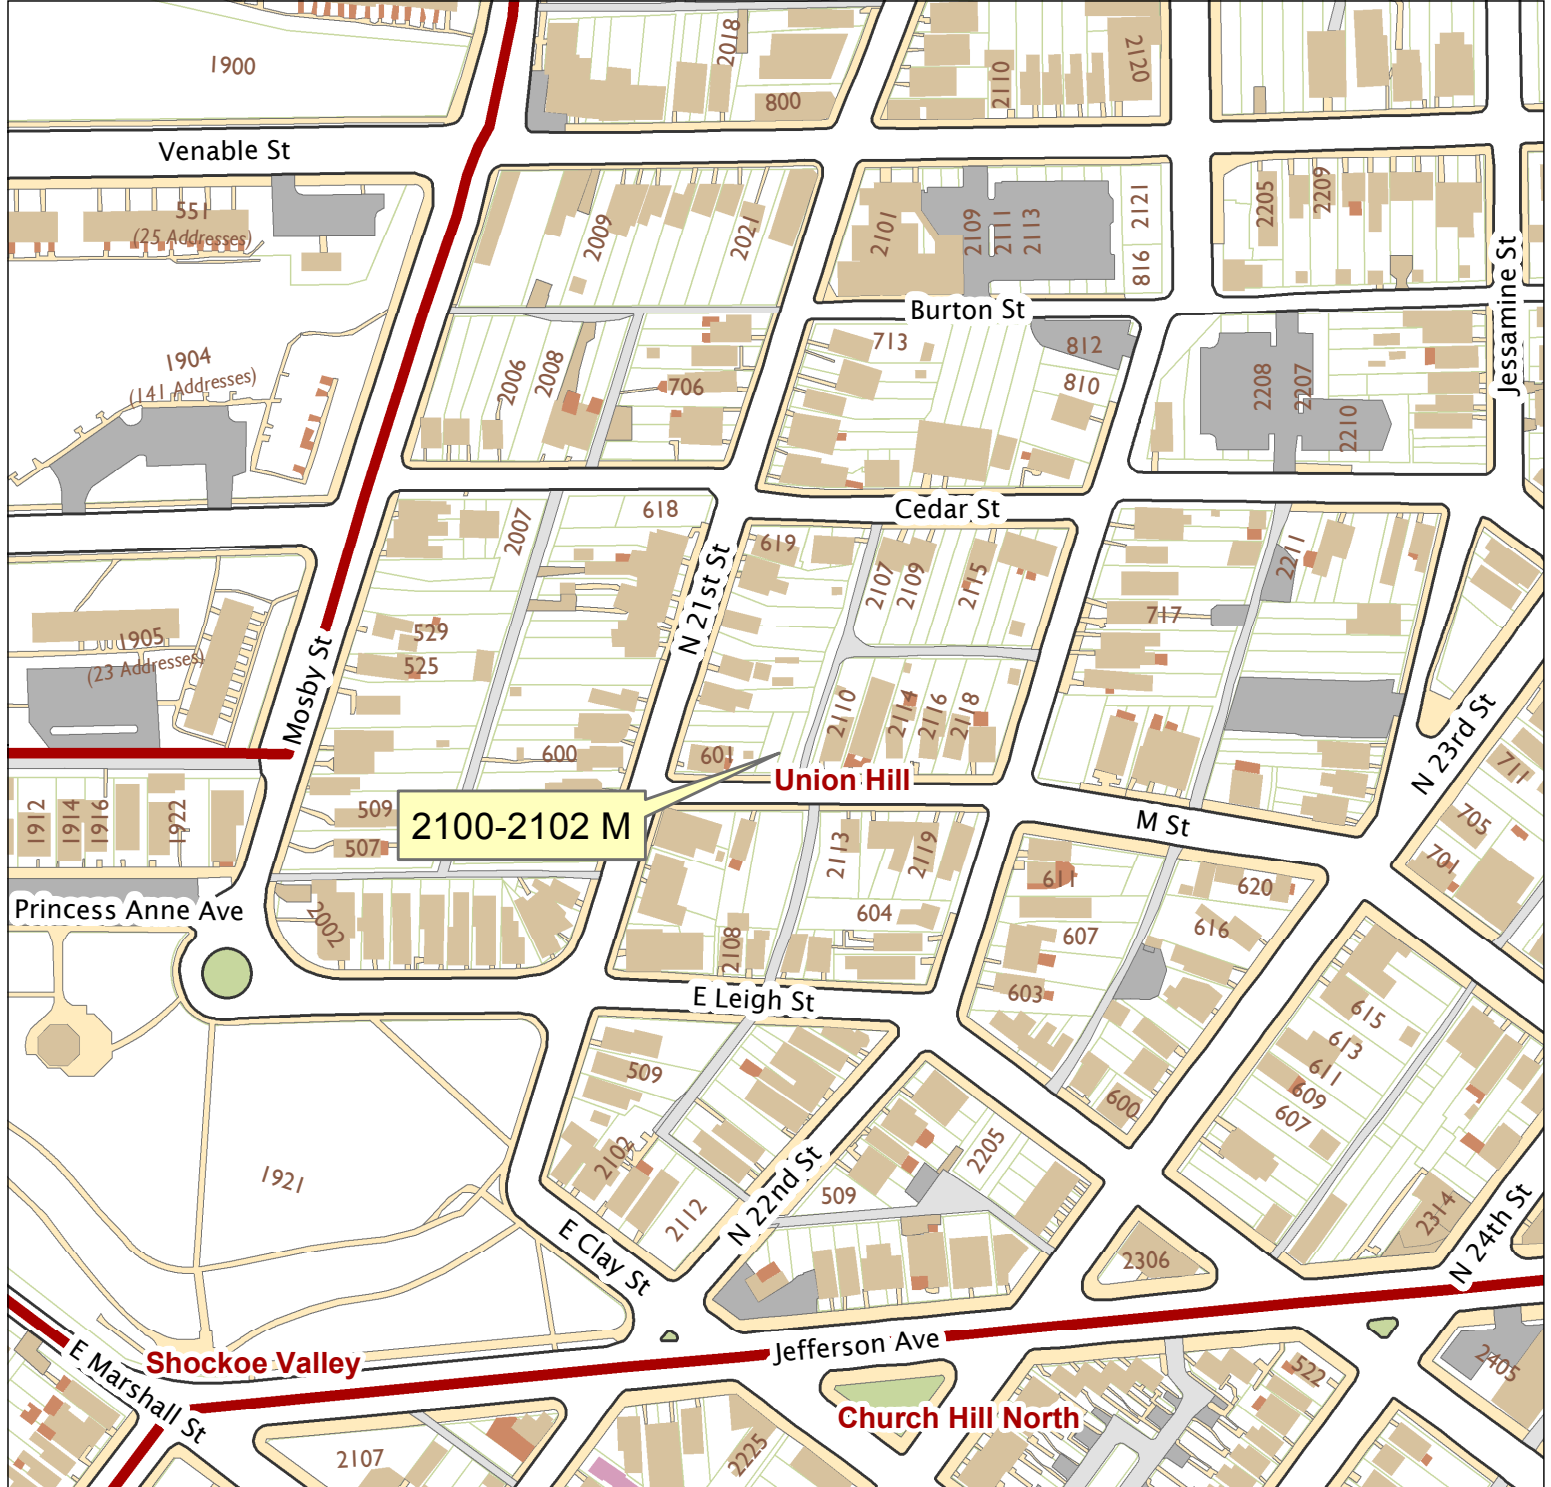

2100-2102 M Street

City of Richmond, VA

Geographic Information Systems

1 inch = 200 feet

Map printed by palmquwd on 2015.05.11.

Document Path: G:\PDR\Planning & Preservation\CAR\Applications\Base Maps\Base Map.mxd

Disclaimer:

The City of Richmond assumes no liability either for any errors, omissions, or inaccuracies in the information provided regardless of the cause of such or for any decision made, action taken, or action not taken by the user in reliance upon any maps or information provided herein.

Location Reference