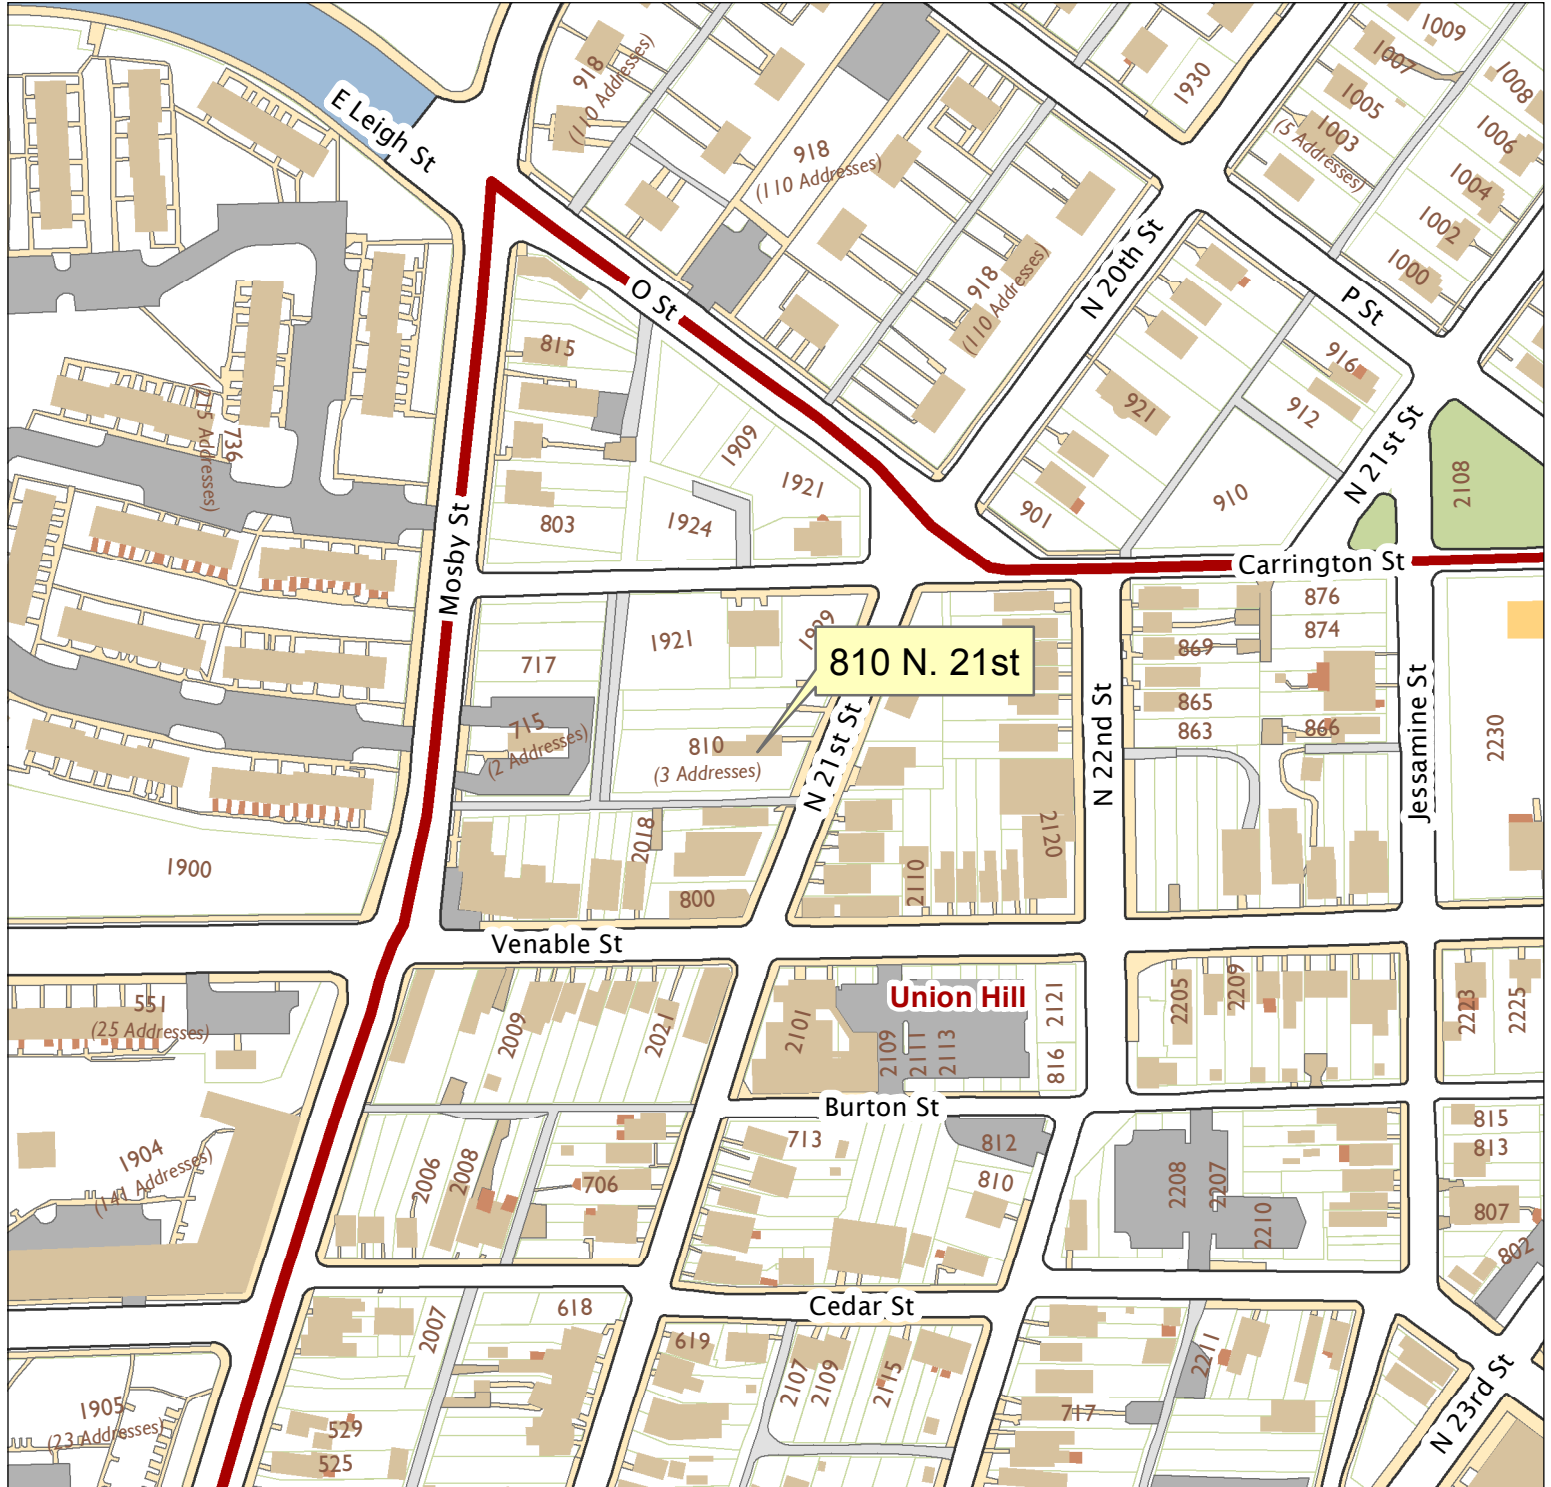

# 810 N. 21st Street

City of Richmond, VA

Geographic Information Systems

1 inch = 200 feet

Map printed by palmquwd on 2016.01.13.

Document Path: G:\PDR\Planning & Preservation\CAR\Applications\Base Maps\Base Map.mxd

**Disclaimer:**

The City of Richmond assumes no liability either for any errors, omissions, or inaccuracies in the information provided regardless of the cause of such or for any decision made, action taken, or action not taken by the user in reliance upon any maps or information provided herein.

**Location Reference**