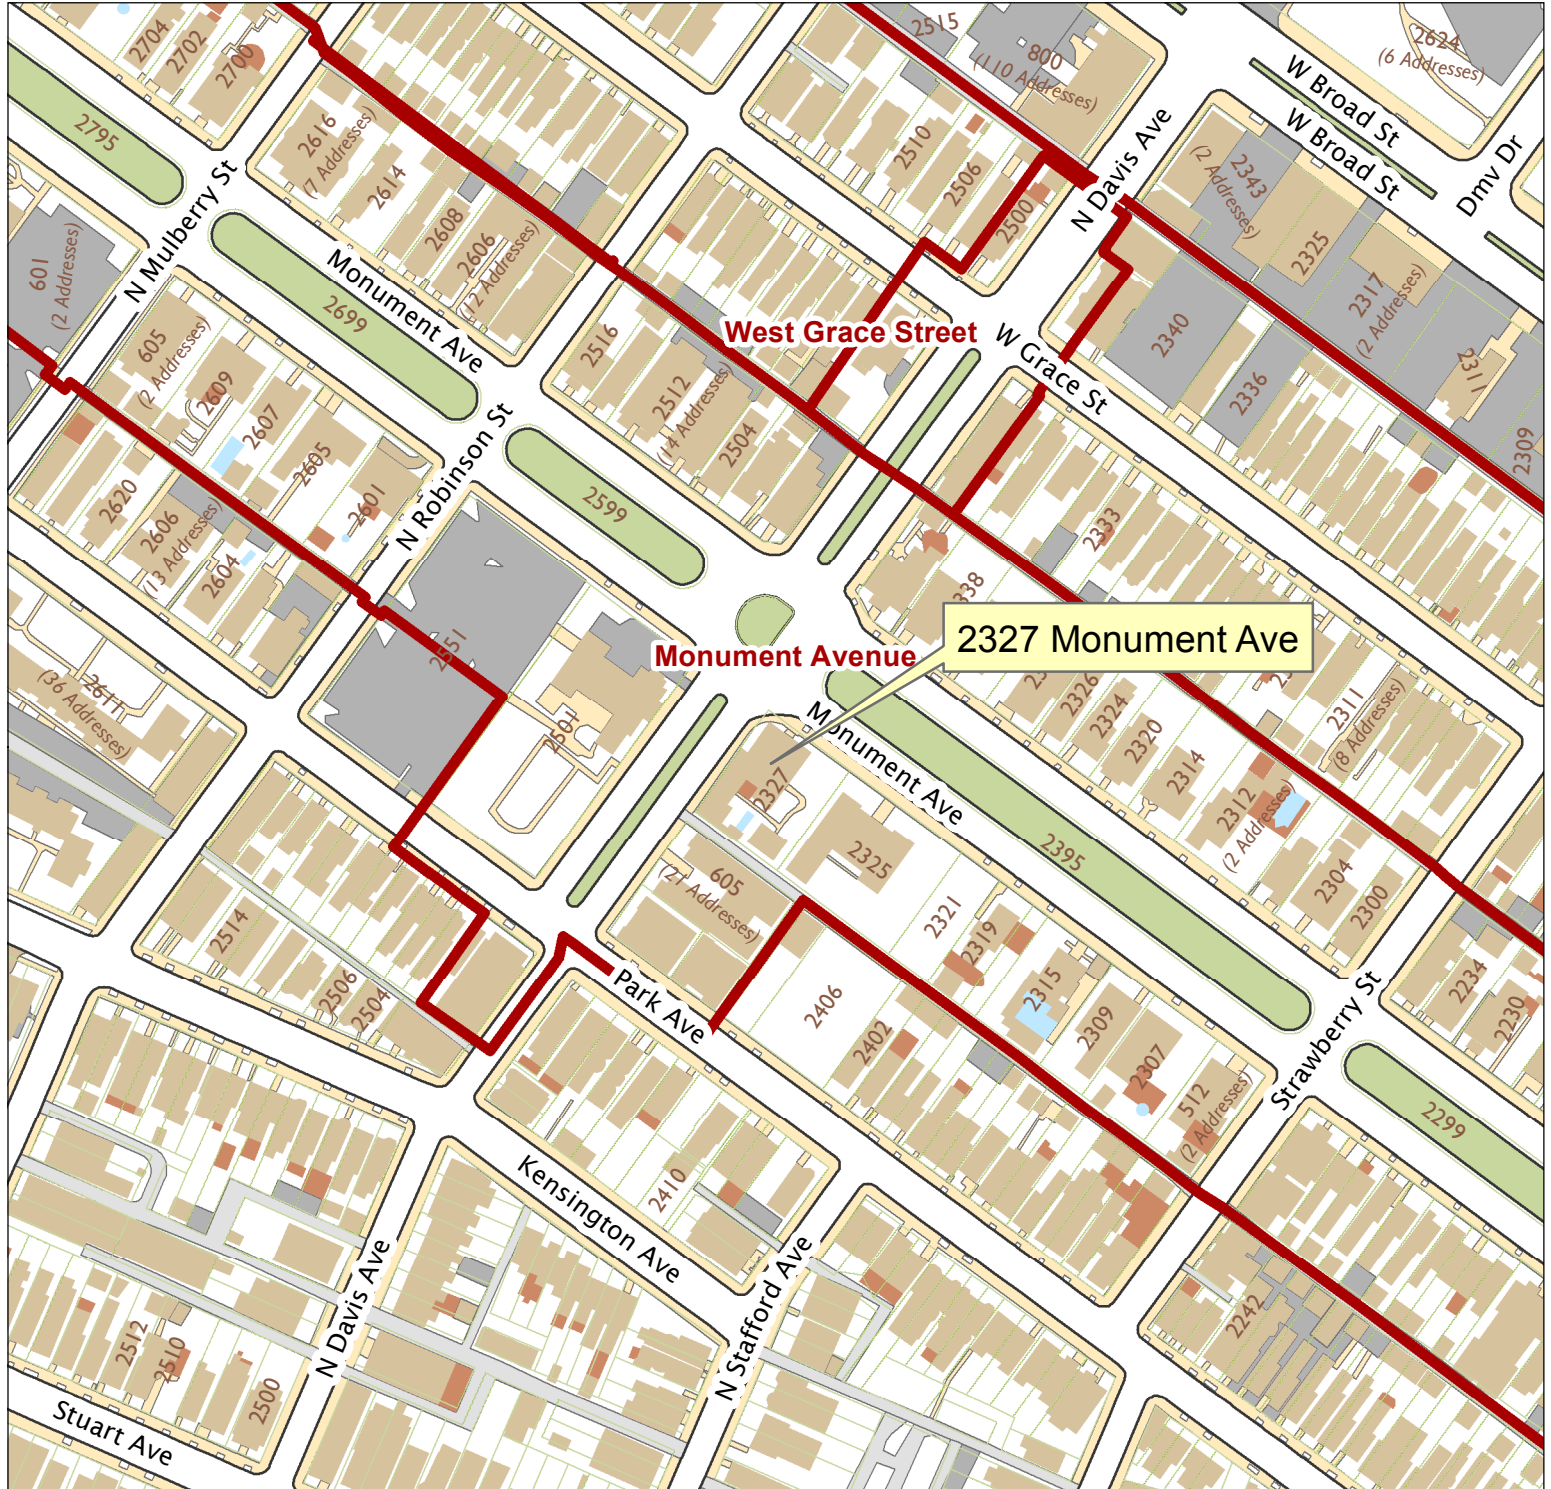

2327 Monument Avenue

City of Richmond, VA

Geographic Information Systems

Map printed by jonesl2 on 2018.11.29.

Document Path: G:\PDR\Planning & Preservation\CAR\Meetings\00 Current Meeting\Base Maps\Tools\Base Map.mxd

Disclaimer:
The City of Richmond assumes no liability either for any errors, omissions, or inaccuracies in the information provided regardless of the cause of such or for any decision made, action taken, or action not taken by the user in reliance upon any maps or information provided herein.