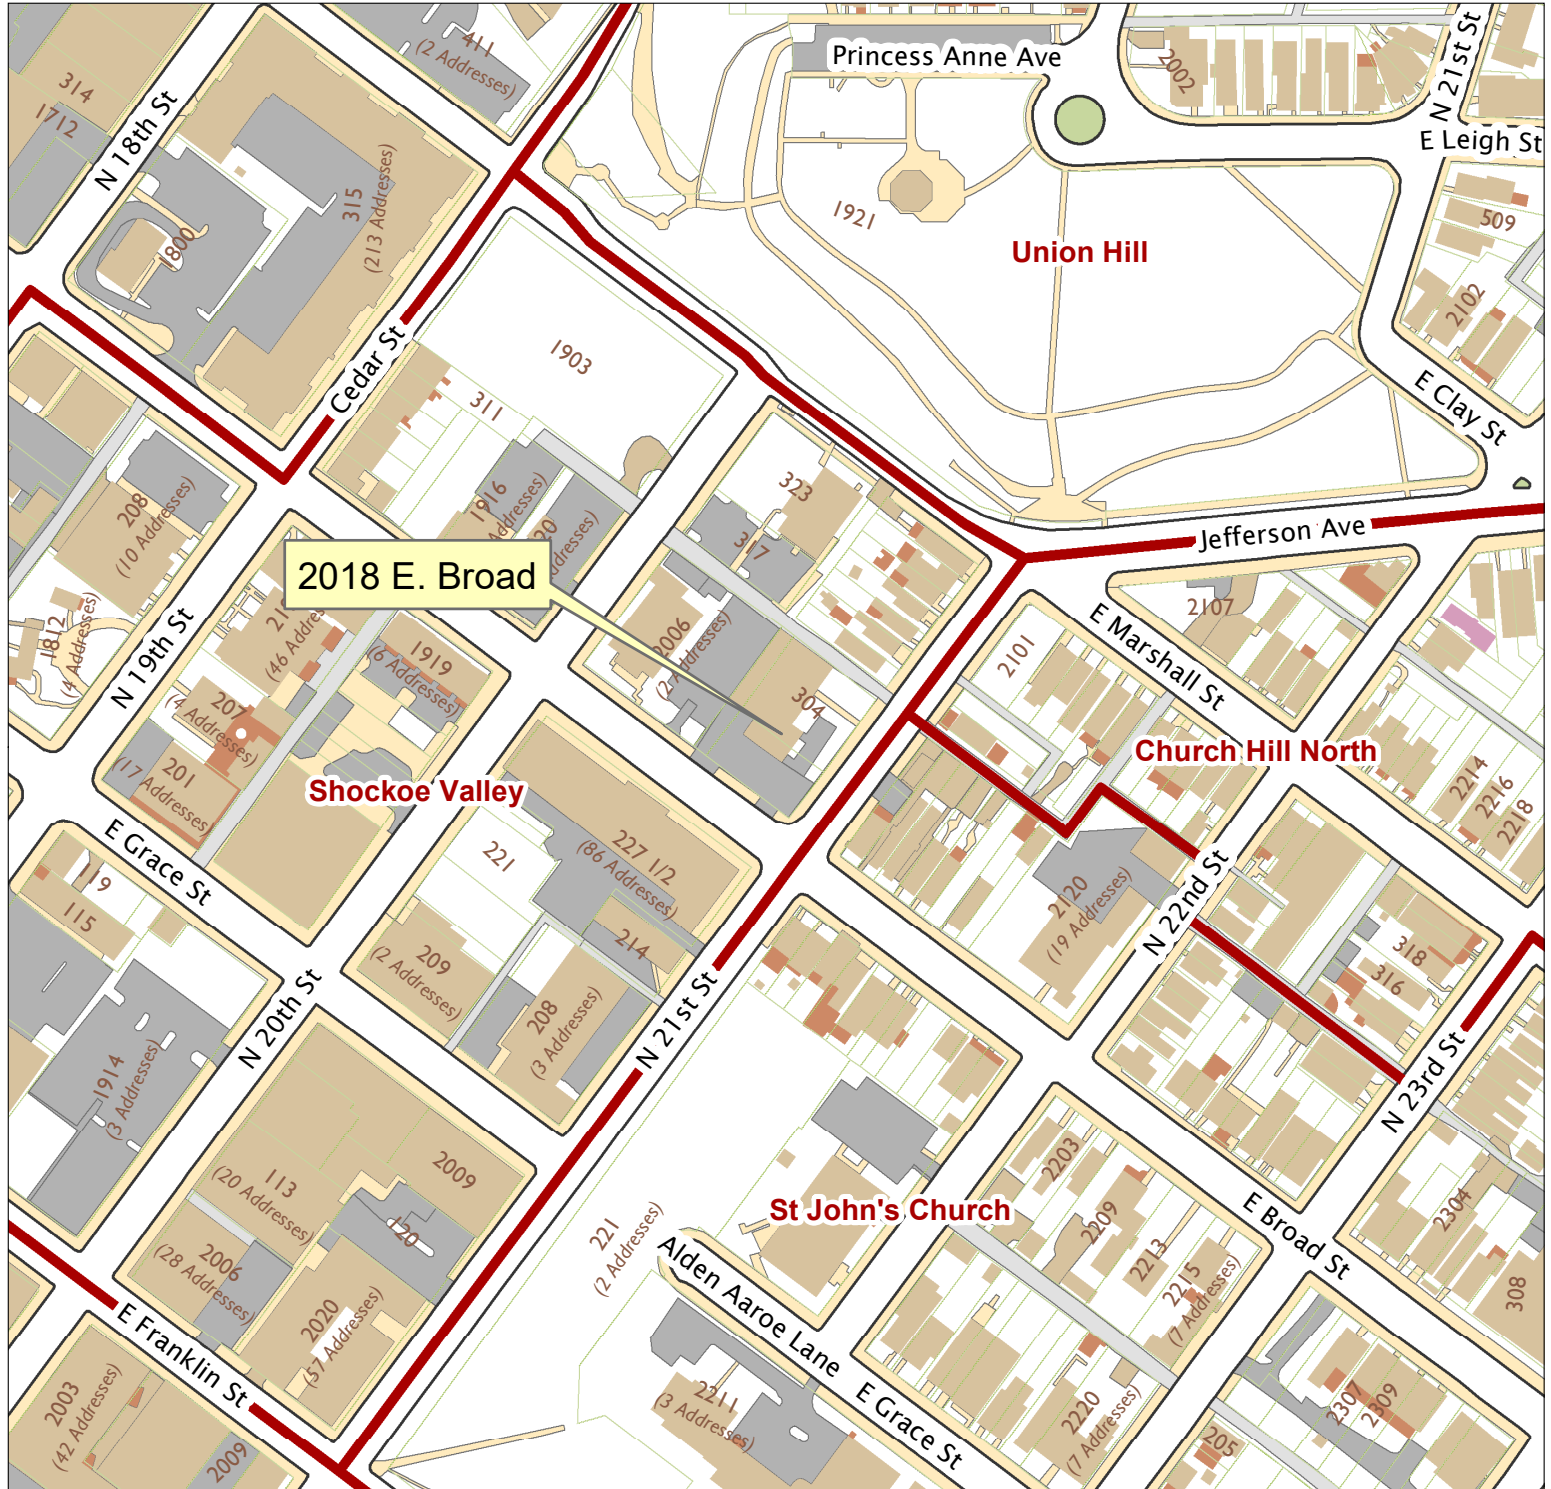

# 2018 E. Broad Street

City of Richmond, VA

Geographic Information Systems

Map printed by jeffricr on 2018.05.09.

Document Path: \\Dit-file02-pv\commdev\$\PDR\Planning & Preservation\CAR\Applications\Base Maps\Base Map.mxd

Disclaimer:  
The City of Richmond assumes no liability either for any errors, omissions, or inaccuracies in the information provided regardless of the cause of such or for any decision made, action taken, or action not taken by the user in reliance upon any maps or information provided herein.