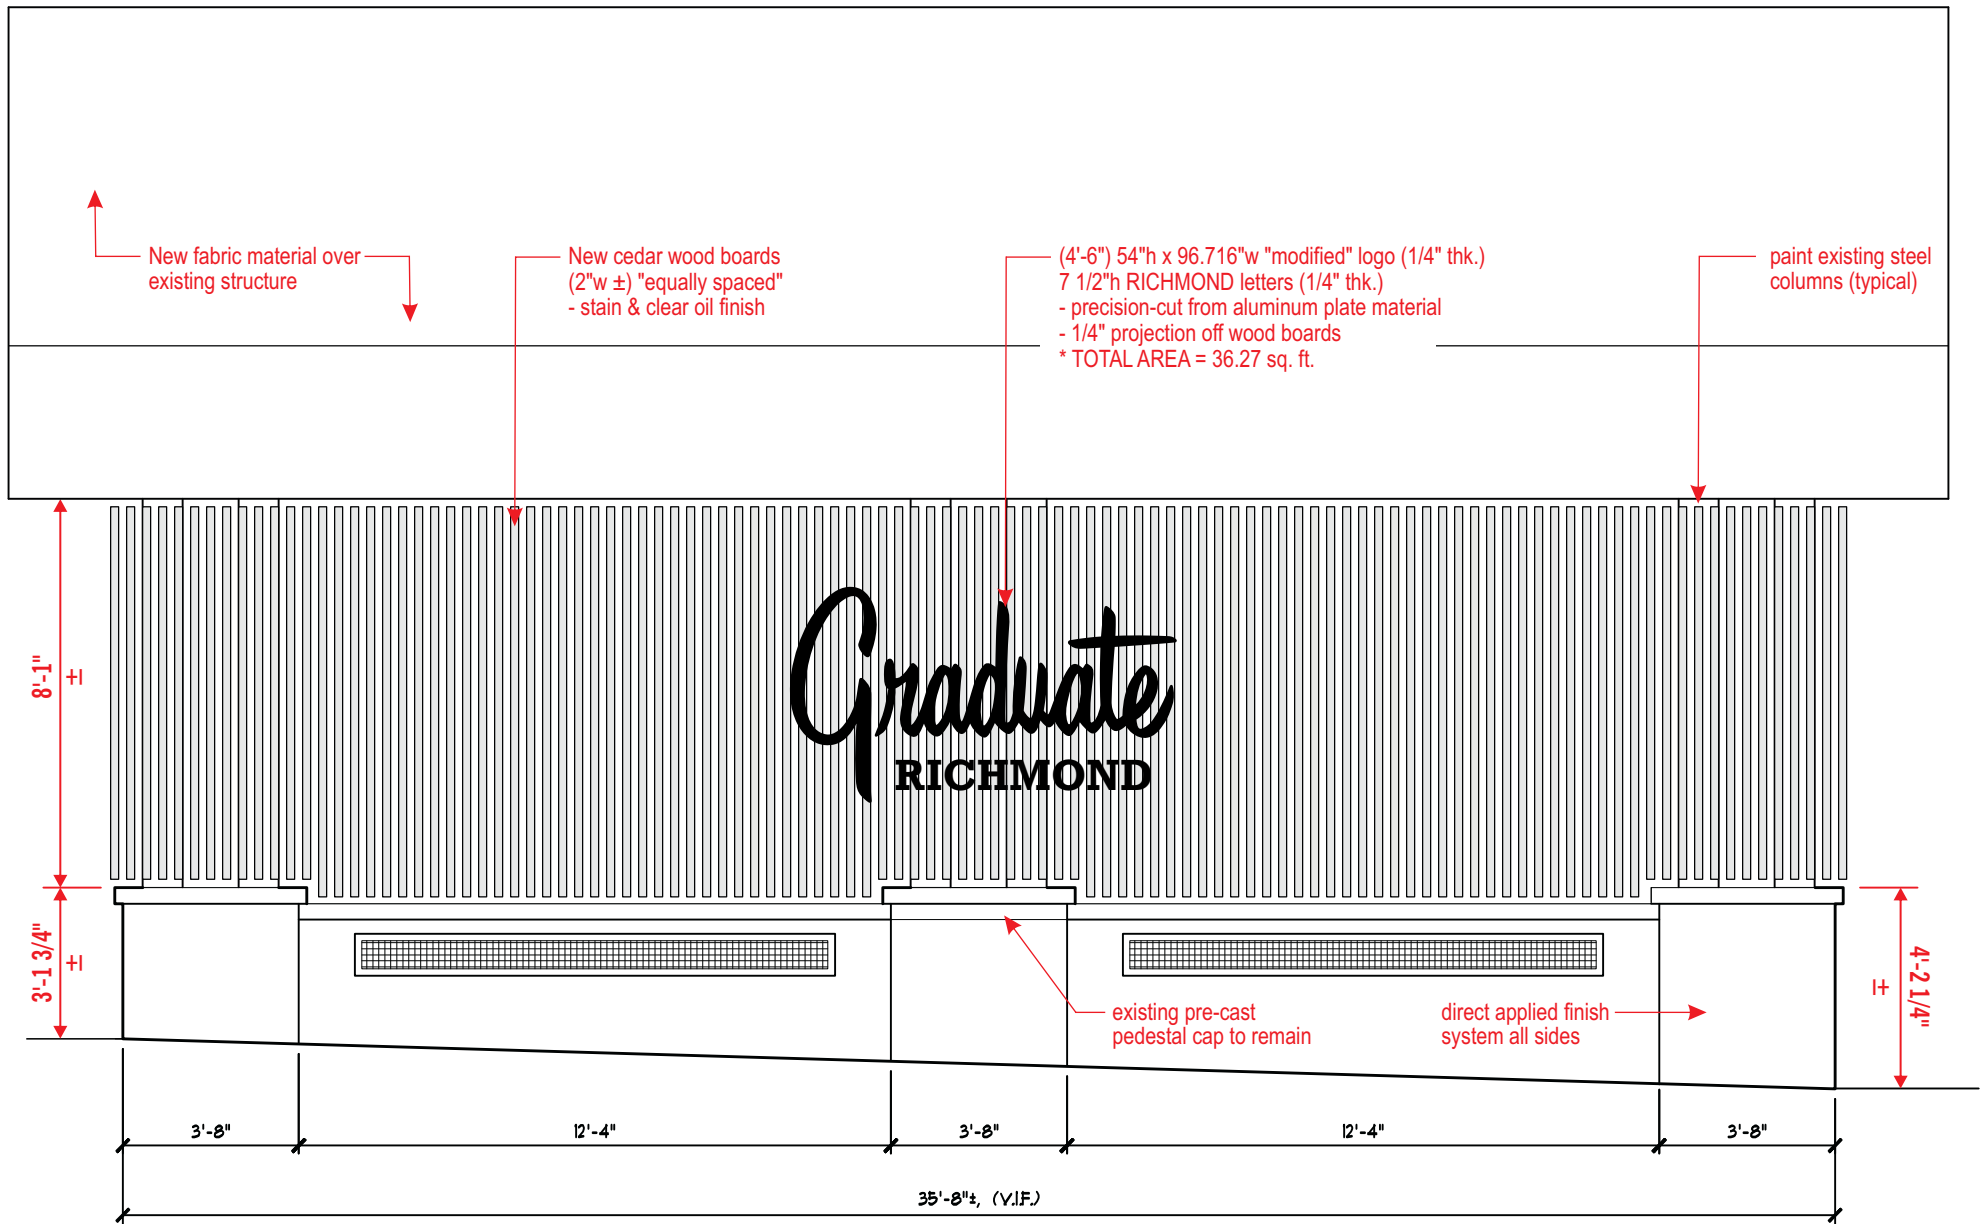

CANOPY WEST ELEVATION (with Logo & Letter placement) — Scale: 1/4" = 1'-0"

CANOPY FRONT ELEVATION (with Logo & Letter placement) — Scale: 1/4" = 1'-0"
NO INTERNAL ILLUMINATION

TOTAL AREA = 36.27 sq. ft.

96.716" width

54" (G)
height

Graduate Logo w/ modified stroke

Scale: 1" = 1'-0"