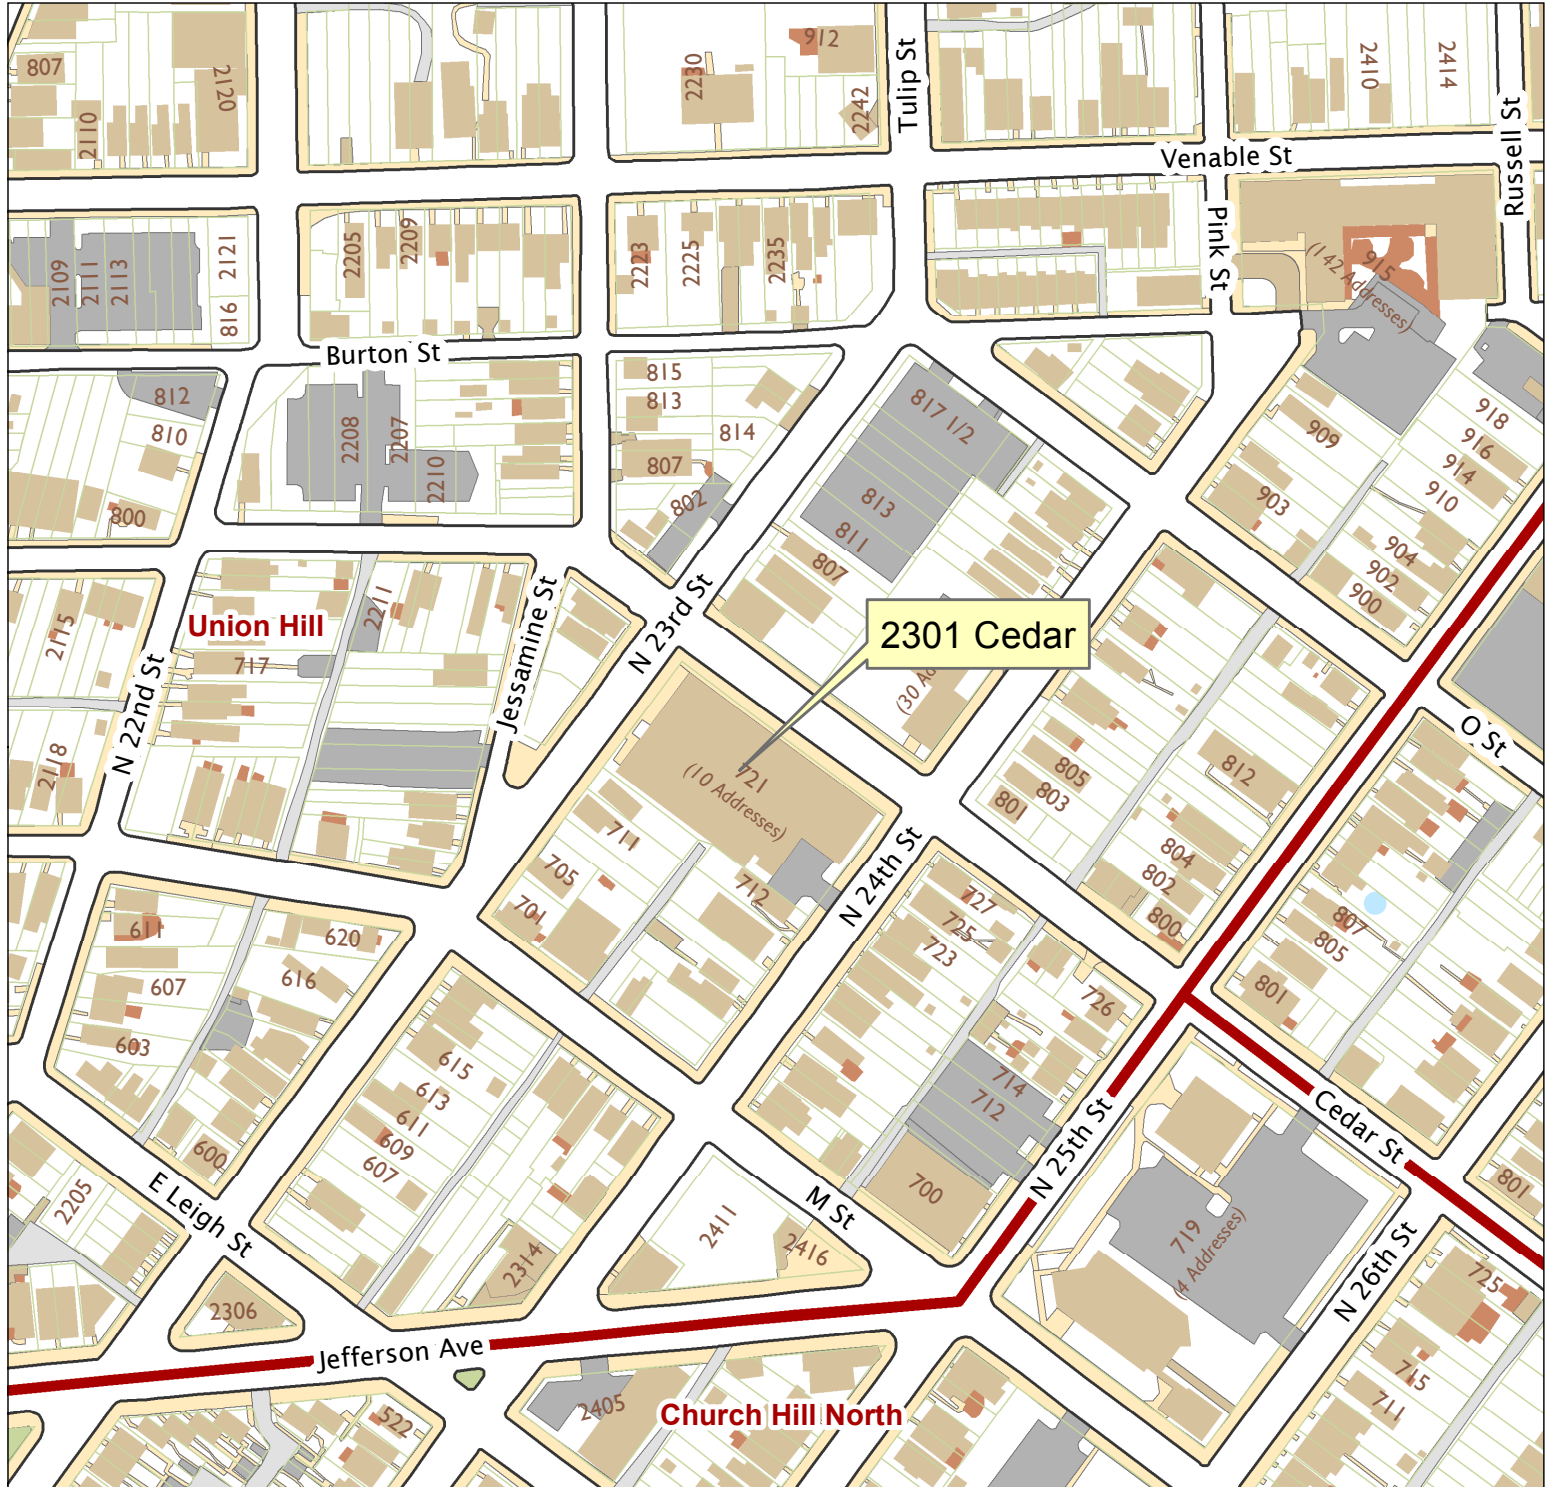

# 2301 Cedar Street

City of Richmond, VA

Geographic Information Systems

1 inch = 200 feet

Map printed by palmquwd on 2016.12.05.

Document Path: G:\PDR\Planning & Preservation\CAR\Applications\Base Maps\Base Map.mxd

**Disclaimer:**

The City of Richmond assumes no liability either for any errors, omissions, or inaccuracies in the information provided regardless of the cause of such or for any decision made, action taken, or action not taken by the user in reliance upon any maps or information provided herein.

Location Reference