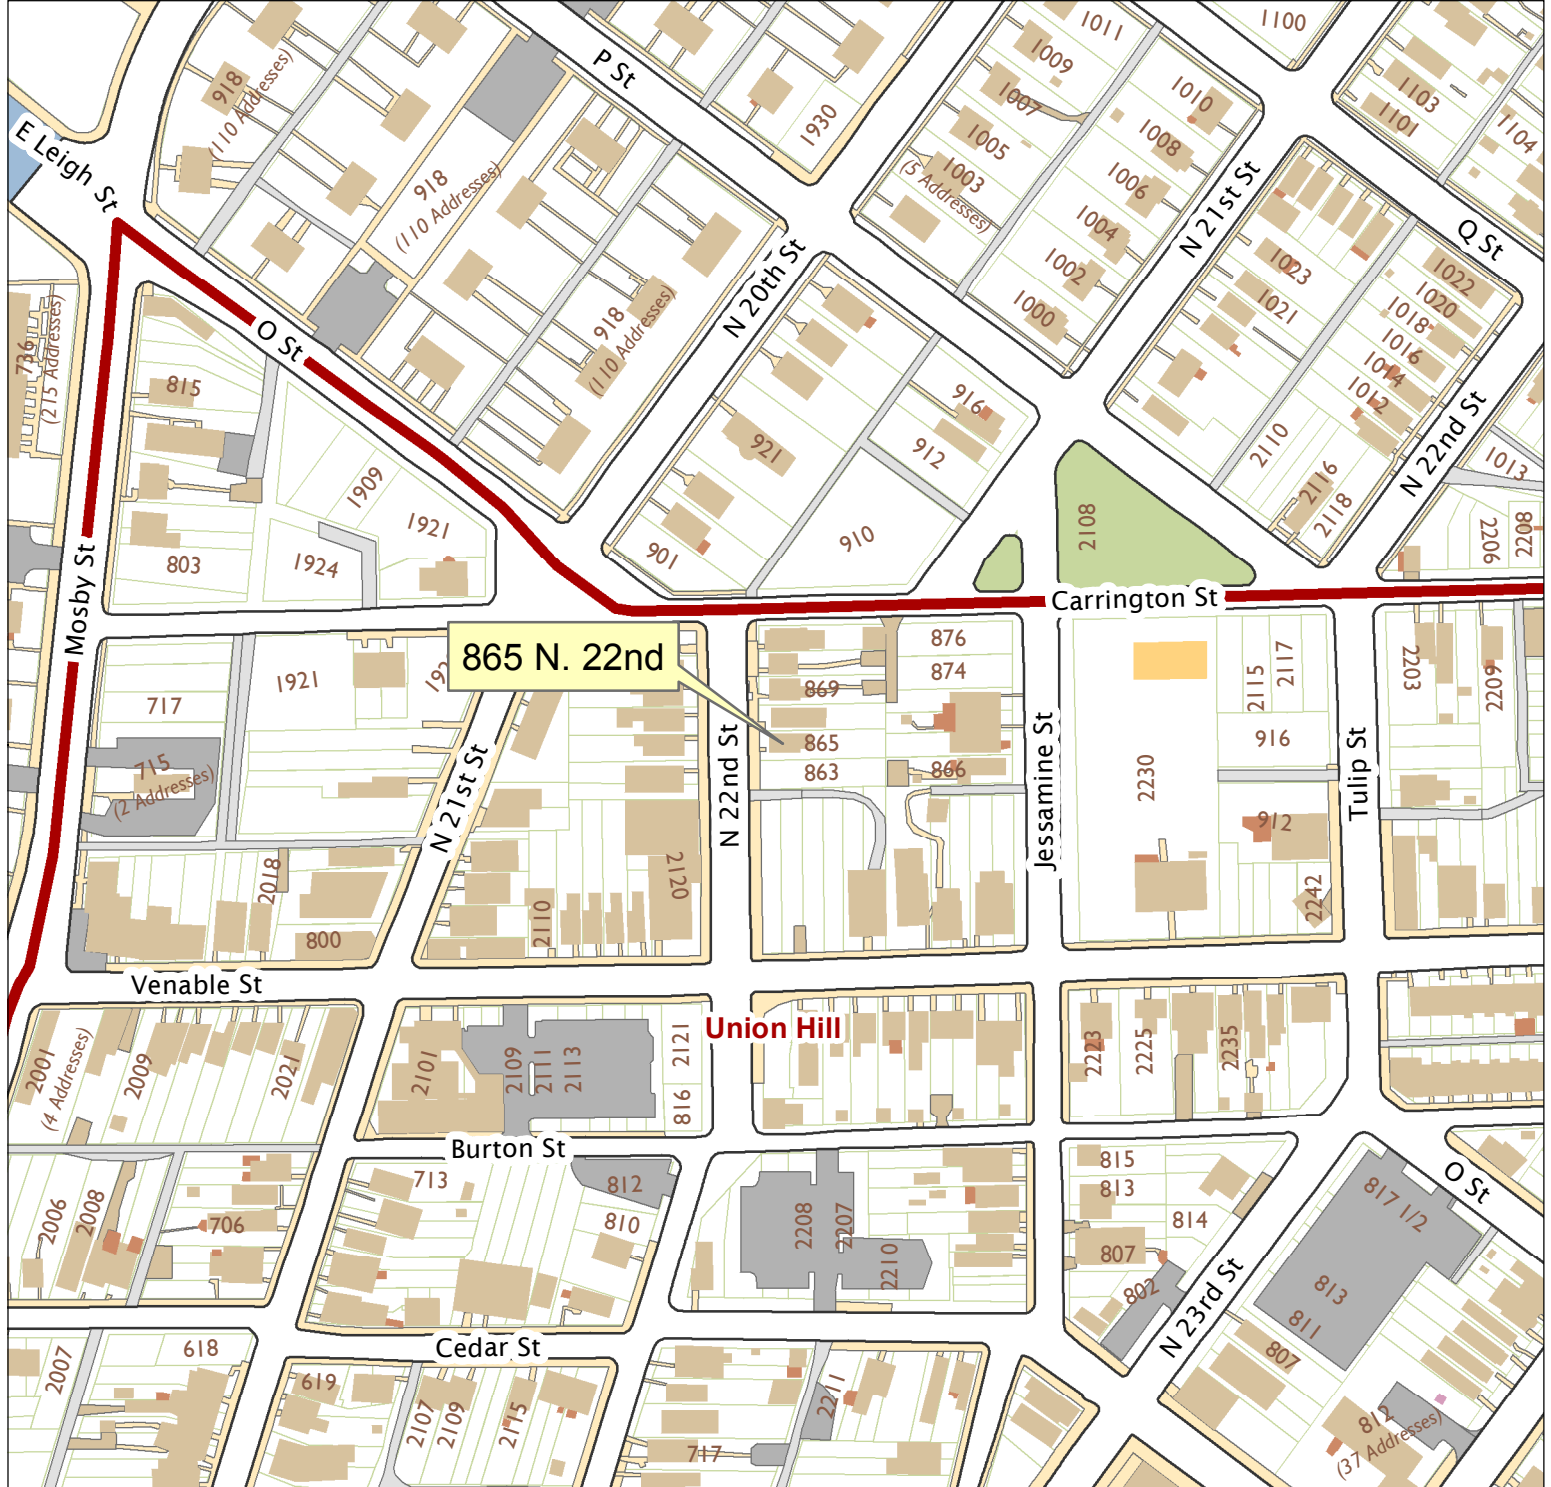

865 N. 22nd Street

City of Richmond, VA

Geographic Information Systems

1 inch = 200 feet

Map printed by palmquwd on 2016.03.10.

Document Path: G:\PDR\Planning & Preservation\CAR\Applications\Base Maps\Base Map.mxd

Disclaimer:

The City of Richmond assumes no liability either for any errors, omissions, or inaccuracies in the information provided regardless of the cause of such or for any decision made, action taken, or action not taken by the user in reliance upon any maps or information provided herein.

Location Reference