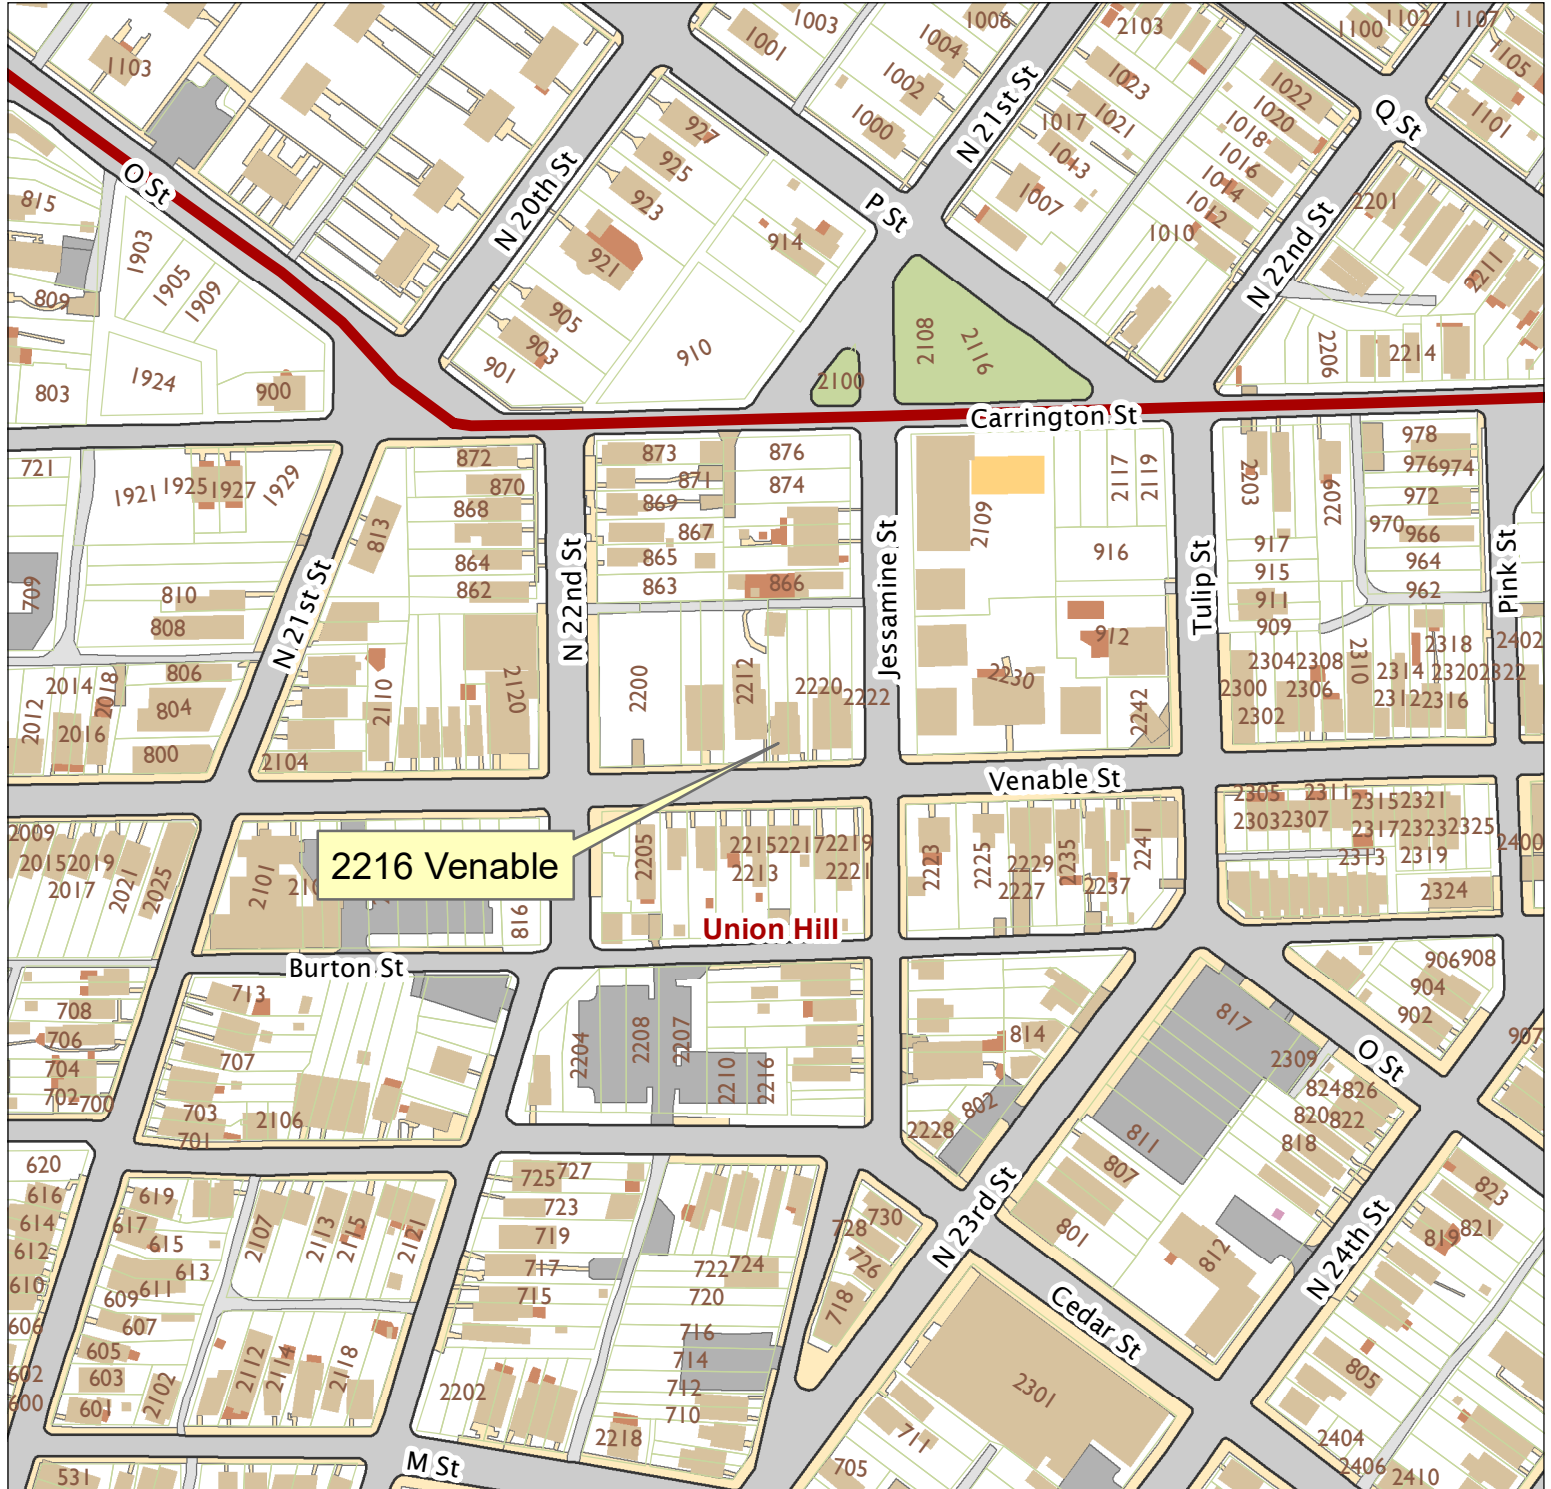

2216 Venable Street

City of Richmond, VA

Geographic Information Systems

1 inch = 200 feet

Map printed by jonescl2 on 2019.03.07.

Document Path: G:\PDR\Planning & Preservation\CAR\Meetings\00 Current Meeting\Base Maps\Tools\Base Map.mxd

Disclaimer:

The City of Richmond assumes no liability either for any errors, omissions, or inaccuracies in the information provided regardless of the cause of such or for any decision made, action taken, or action not taken by the user in reliance upon any maps or information provided herein.

Location Reference