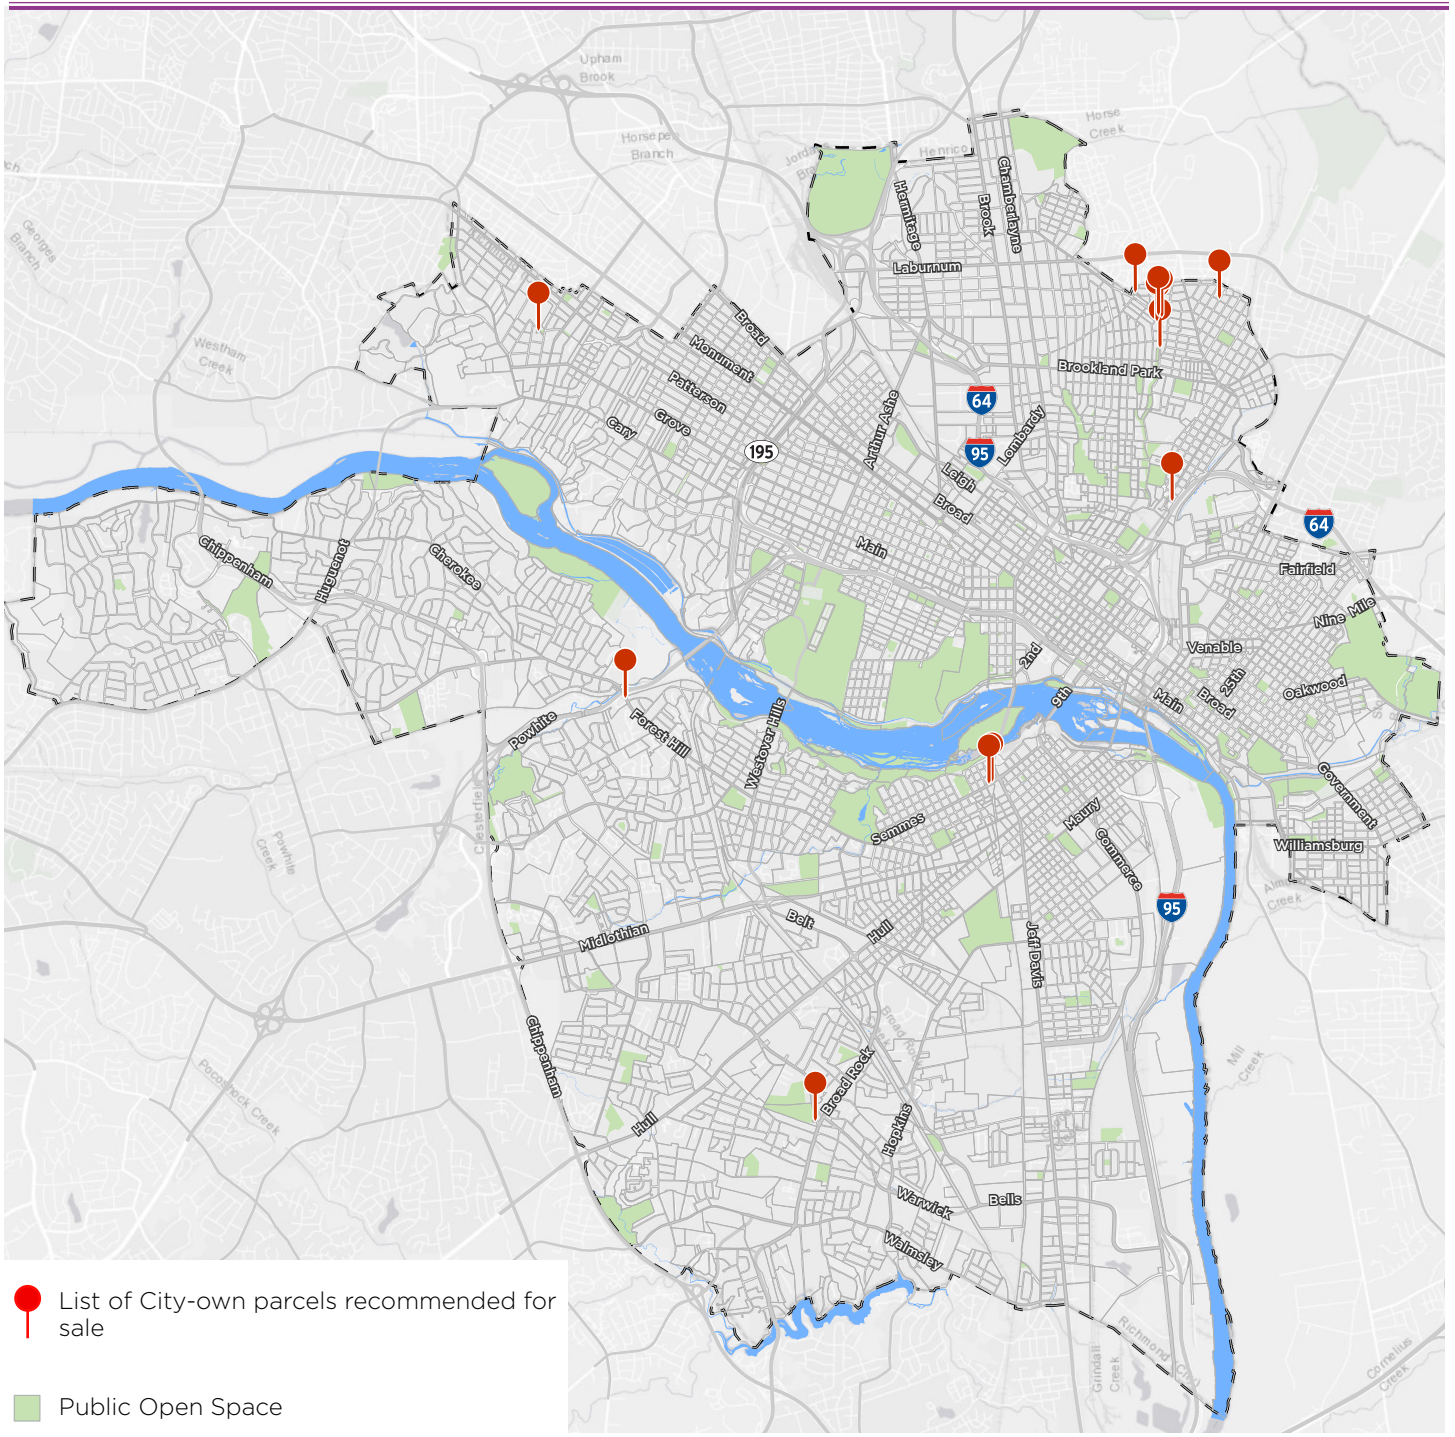

# List of City-own parcels recommended for sale to MWCLT

- List of City-own parcels recommended for sale
- Public Open Space
- Water
- City Boundary

DEPARTMENT OF HOUSING AND COMMUNITY DEVELOPMENT