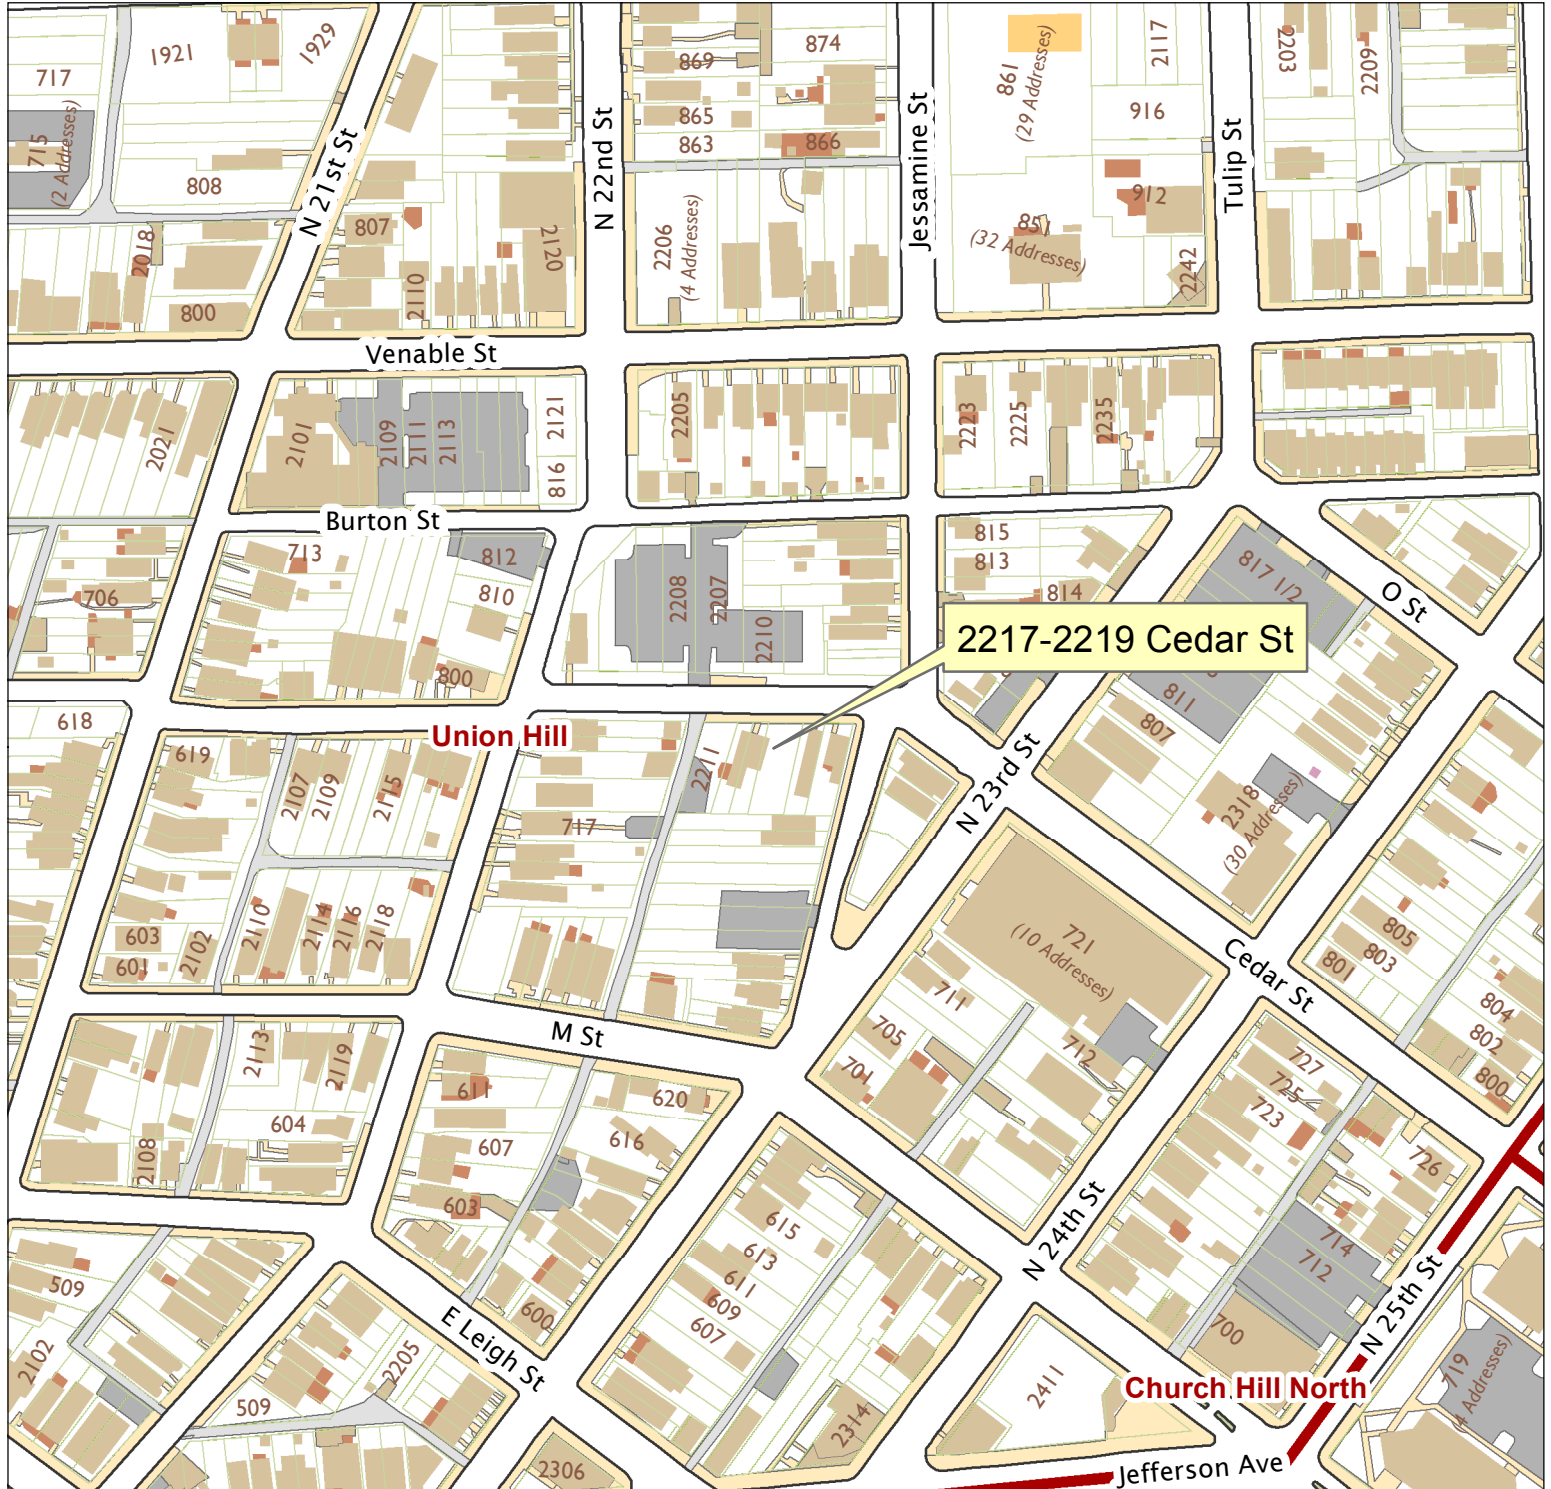

# 2217-2219 Cedar Street

City of Richmond, VA

Geographic Information Systems

1 inch = 200 feet

Map printed by jonescl2 on 2018.11.29.

Document Path: G:\PDR\Planning & Preservation\CAR\Meetings\00 Current Meeting\Base Maps\Tools\Base Map.mxd

**Disclaimer:**

The City of Richmond assumes no liability either for any errors, omissions, or inaccuracies in the information provided regardless of the cause of such or for any decision made, action taken, or action not taken by the user in reliance upon any maps or information provided herein.

Location Reference