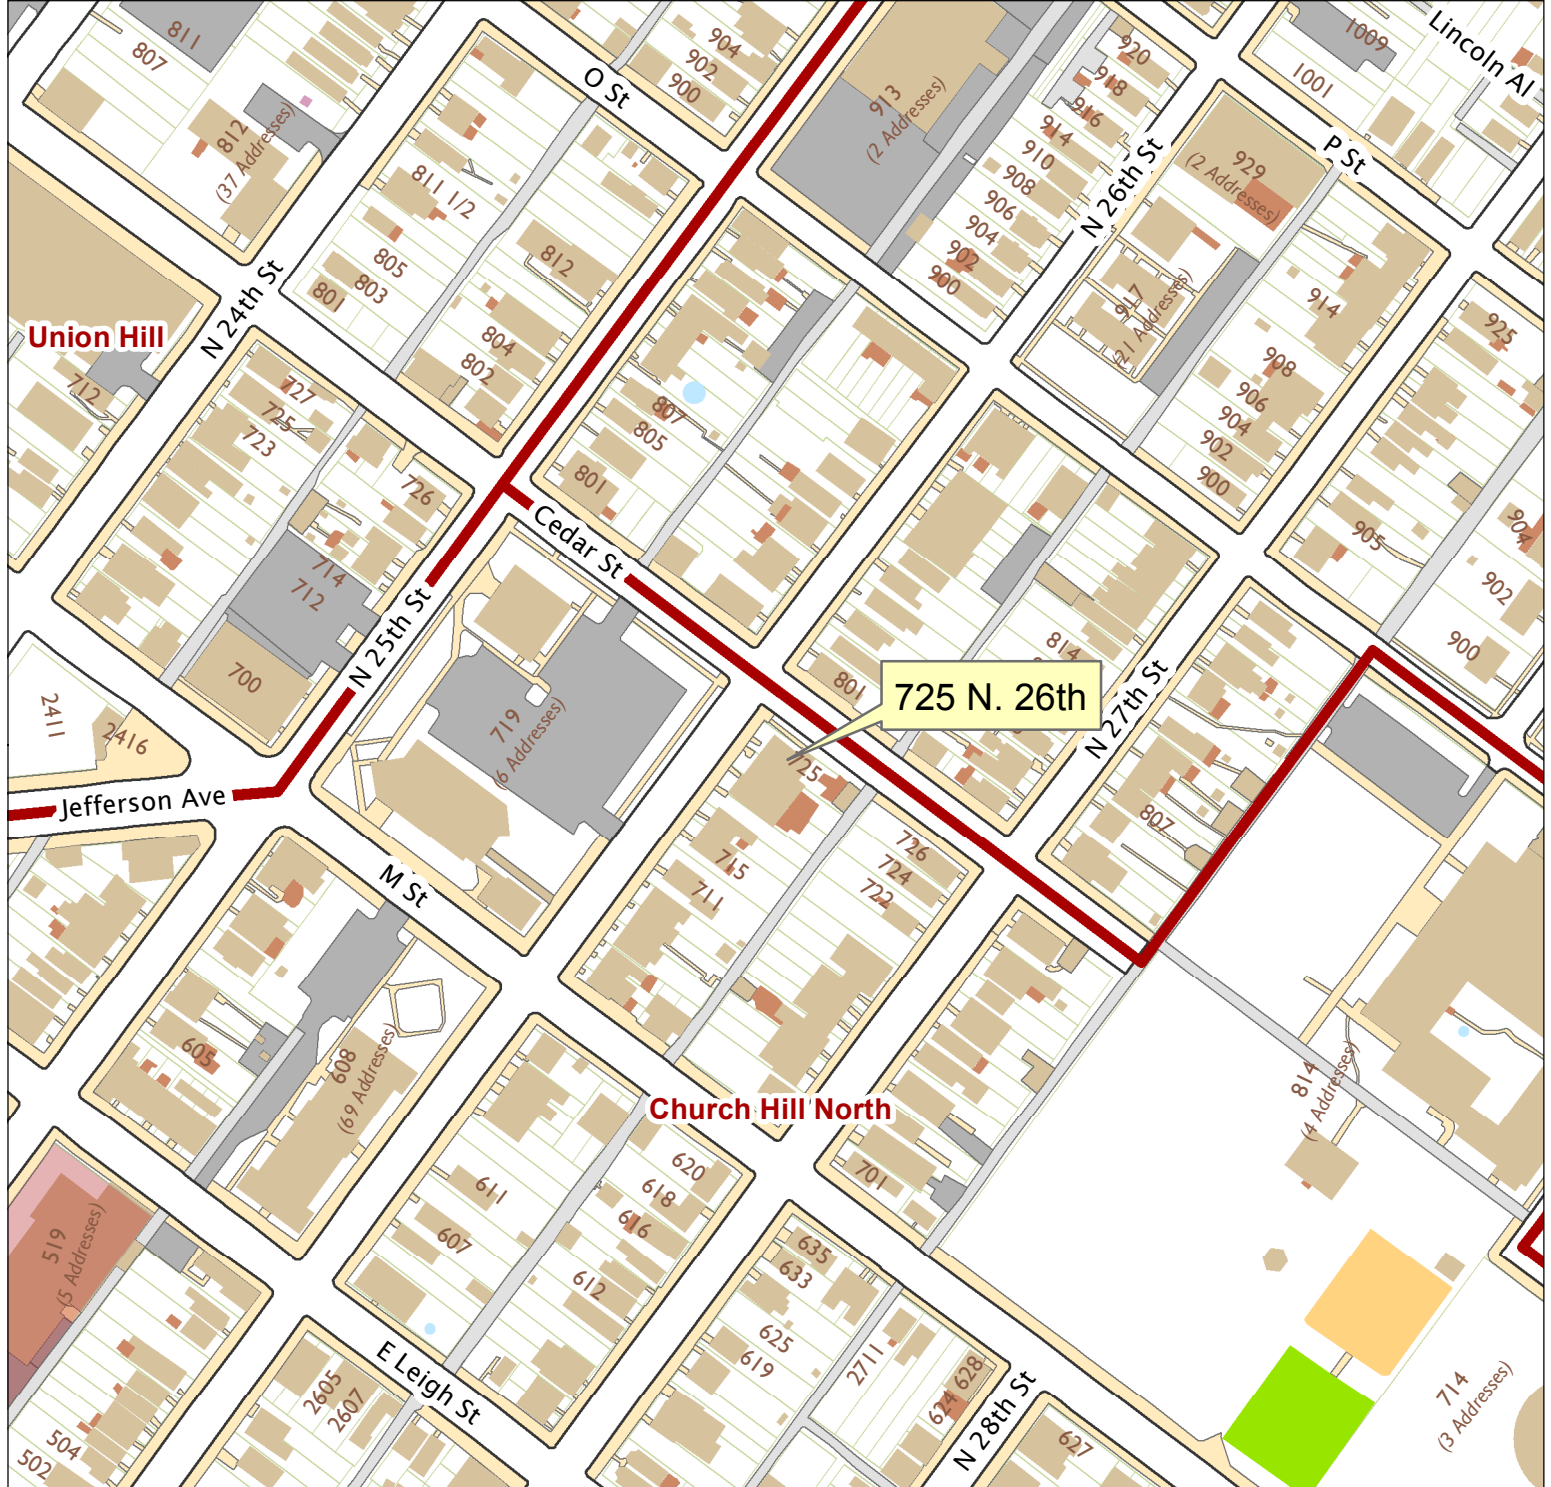

# 725 N. 26th Street

City of Richmond, VA  
Geographic Information Systems

Map printed by palmquwd on 2015.09.10.

Document Path: G:\PDR\Planning & Preservation\CAR\Applications\Base Maps\Base Map.mxd

Disclaimer:  
The City of Richmond assumes no liability either for any errors, omissions, or inaccuracies in the information provided regardless of the cause of such or for any decision made, action taken, or action not taken by the user in reliance upon any maps or information provided herein.